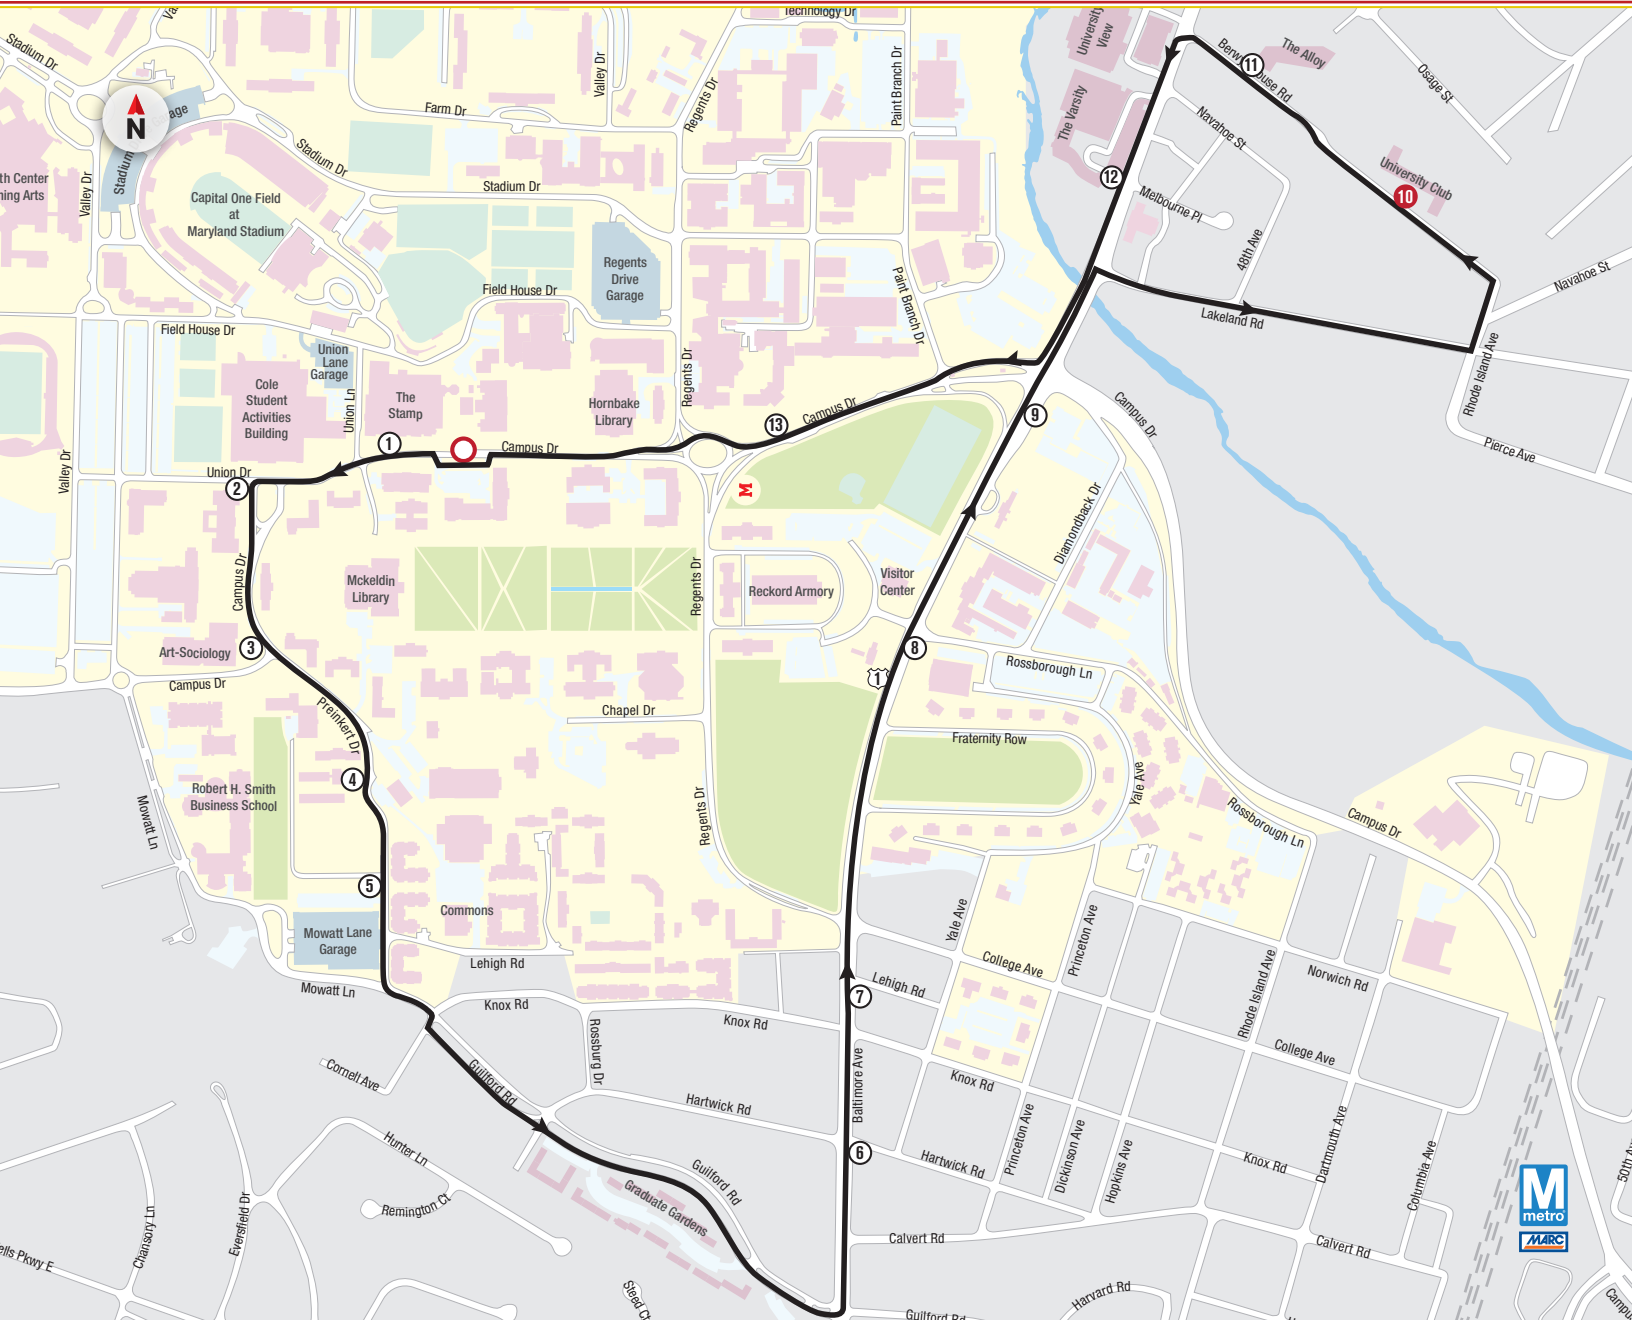

dotsUMD.fyi/terp-ride-app10

DEPART	MON – FRI	ARRIVE
STAMP STUDENT UNION - LOT HP	UNIVERSITY CLUB APARTMENTS	STAMP STUDENT UNION - LOT HP
●	#10	●
AM SERVICE		
7:15	7:31	7:45
7:15 AM-11:55 AM BUSES ARRIVE EVERY 10 MINUTES		
11:55	12:11	12:25
PM SERVICE		
12:05	12:21	12:35
12:05 PM-4:55 PM BUSES ARRIVE EVERY 10 MINUTES		
4:55	5:11	5:25
5:15	5:31	5:45

TRANSPORTATION SERVICES

Shuttle-UM

132 THE VARSITY

STOP ID #	Stop #	Stop Location
1005	●	Stamp Student Union - Lot HP
1007	1	Stamp Student Union
1531	2	Benjamin Building
1535	3	Art/Sociology Building
1539	4	Wicomico Hall
1543	5	Preinkert Drive at Lot MV
2712	6	Baltimore Avenue and Hartwick Road
2714	7	Baltimore Avenue and Knox Road
2636	8	Ritchie Coliseum
2632	9	Baltimore Avenue at The Hotel
2449	10	University Club Apartments
2445	11	The Alloy
2441	12	Baltimore Avenue at The Varsity
1721	13	Campus Drive at M-Circle
1005	●	Stamp Student Union - Lot HP