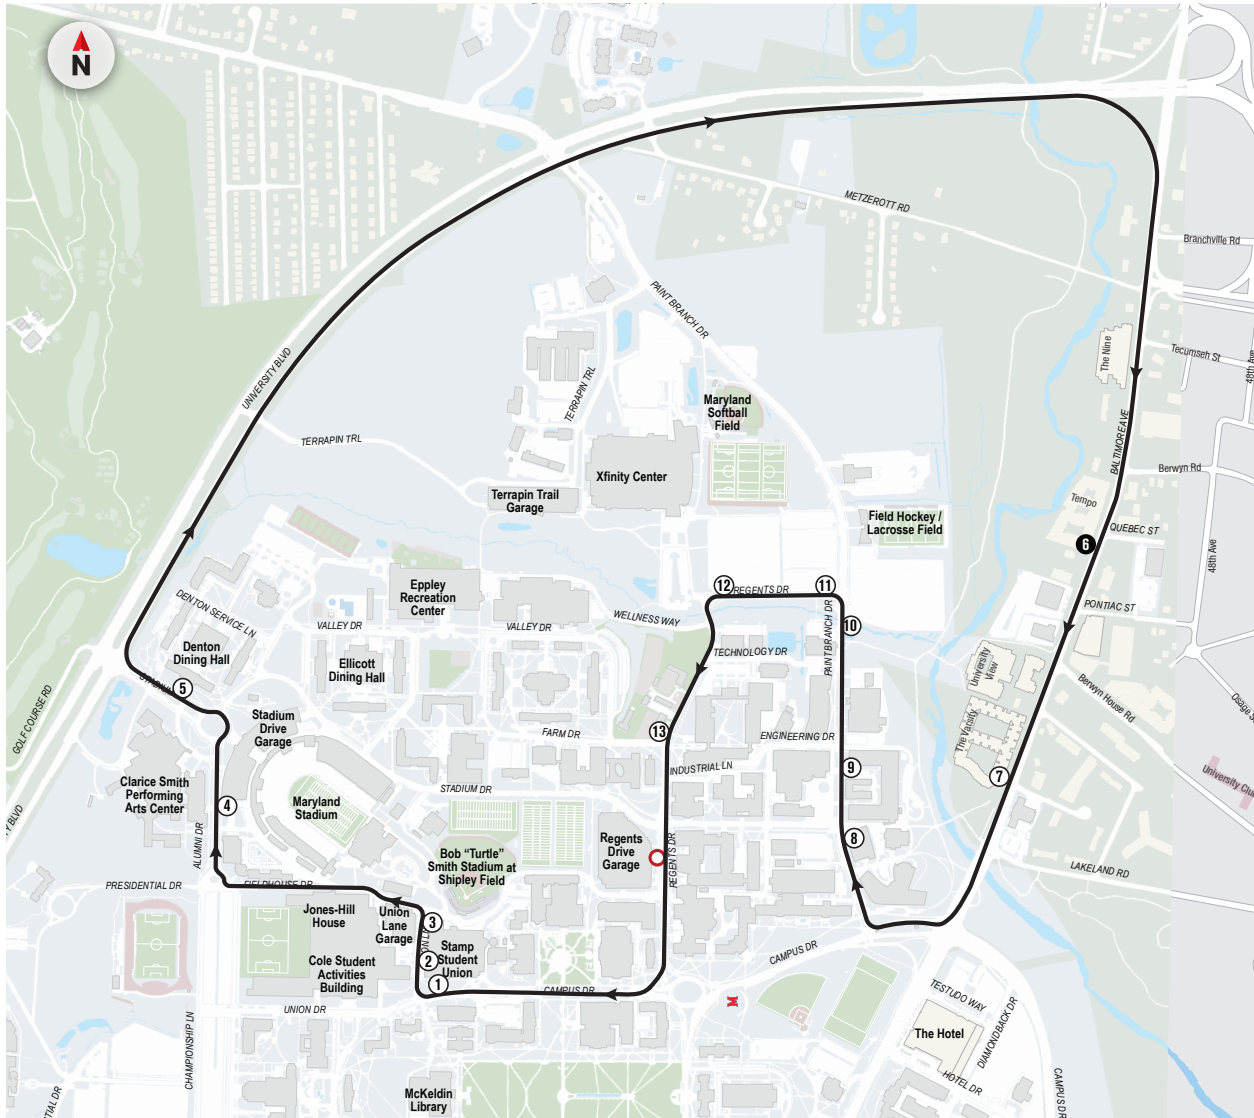

STOP #6 at Tempo Apartments is an approximate time stop. Use the Transit app for real-time bus information.

Operates Monday – Friday during the Fall and Spring semesters when the University is open

PLEASE HAVE UNIVERSITY ID READY TO SHOW DRIVER.

ADA ACCESSIBLE

Our services are ADA accessible. If you require a bus with a wheelchair lift, please call (301) 314-2255 to make arrangements.

NITE RIDE

NITE Ride is a curb-to-curb evening service. Please use NITE Ride when the evening service routes are no longer in service or if your pick-up or destination is not on an evening service route. NITE Ride operates from 5:30 p.m. to 7:30 a.m. seven days a week during the fall and spring semesters. For quickest response, Request a NITE Ride through the Terp Ride app or call (301) 314-NITE (6483).

CONTACT INFORMATION: For immediate assistance: 301.314.2255 Public Relations: 301.314.0183 NITE Ride: 301.314.6483

TRANSPORTATION SERVICES

Shuttle-UM

129 TEMPO

STOP ID #	Stop #	Stop Location
1001	●	Regents Drive Garage
1007	1	Stamp Student Union
1522	2	Hoff Theater
1524	3	Union Lane and Fieldhouse Drive
1342	4	Alumni Drive at Stadium Drive Garage
1313	5	Denton Hall
2421	6	Tempo
2441	7	Baltimore Avenue at The Varsity
1726	8	Glenn L. Martin Wind Tunnel
1102	9	A.V. Williams Building
1106	10	Paint Branch Drive and Technology Drive
1121	11	Regents Drive and Paint Branch Drive
1125	12	Regents Drive at XFINITY Center
1129	13	Regents Drive and Farm Drive
1001	●	Regents Drive Garage