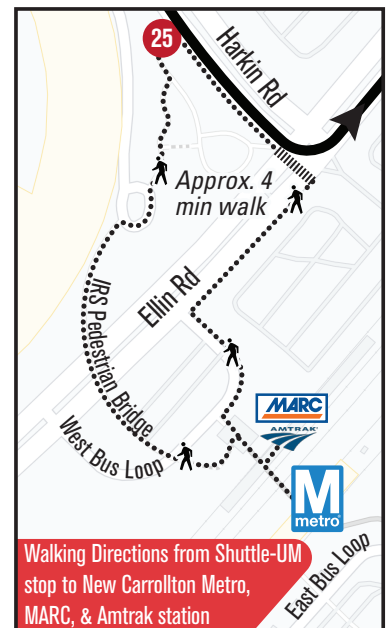

Walking Directions from Shuttle-UM stop to New Carrollton Metro, MARC, & Amtrak station