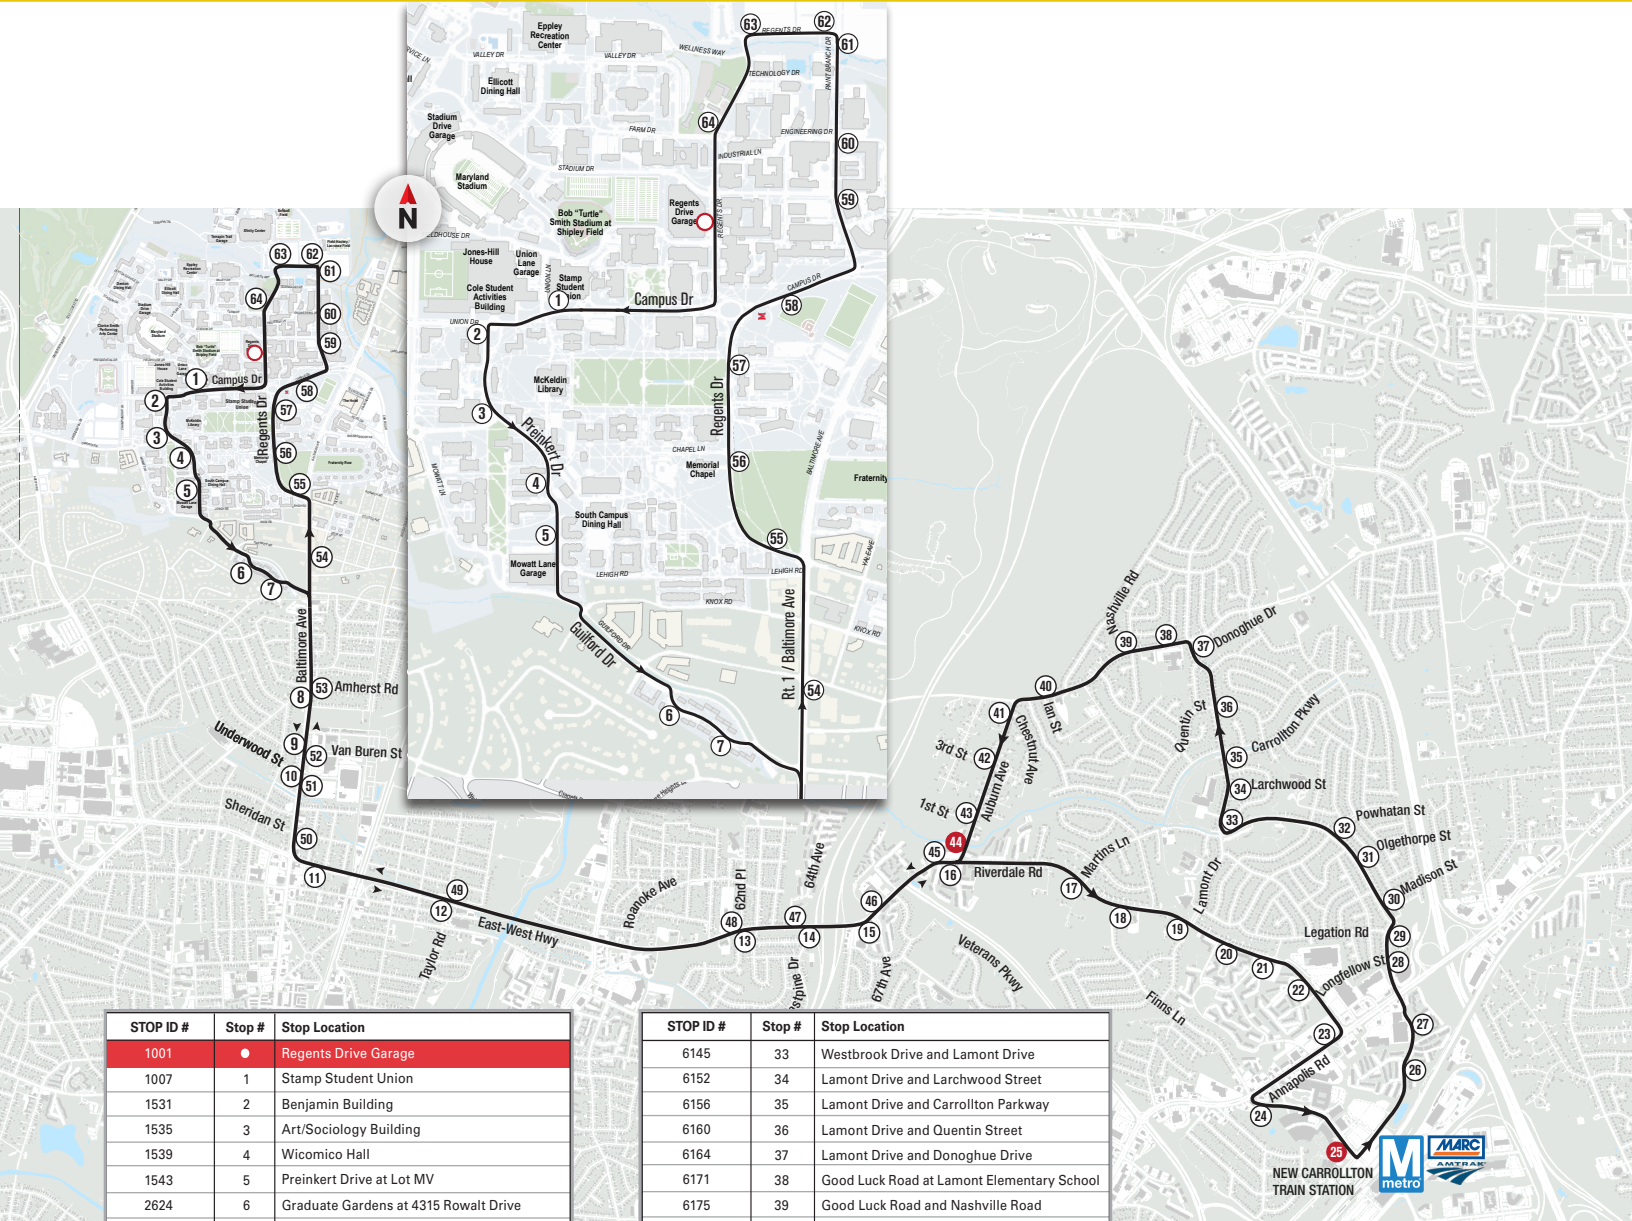

CONTACT INFORMATION: For immediate assistance: 301.314.2255 Public Relations: 301.314.0183 NITE Ride: 301.314.6483

TRANSPORTATION SERVICES

Shuttle-UM

126 NEW CARROLLTON

STOP ID #	Stop #	Stop Location
1001	●	Regents Drive Garage
1007	1	Stamp Student Union
1531	2	Benjamin Building
1535	3	Art/Sociology Building
1539	4	Wicomico Hall
1543	5	Preinkert Drive at Lot MV
2624	6	Graduate Gardens at 4315 Rowalt Drive
2626	7	Graduate Gardens at 4327 Rowalt Drive
5211	8	Baltimore Avenue at University Park Town Hall
5215	9	Baltimore Avenue at Riverdale Park Station
5219	10	Baltimore Avenue and Underwood Street
6012	11	East-West Highway and West Beale Circle
6022	12	East-West Highway and Taylor Road
6032	13	Riverdale Road and 63rd Avenue
6036	14	Riverdale Road and Eastpine Drive
6040	15	Riverdale Road and 67th Avenue
6044	16	Riverdale Road and Auburn Avenue
6048	17	Riverdale Road and Martins Lane
6052	18	Riverdale Road and Finns Lane
6056	19	Riverdale Road and Lamont Drive
6060	20	Riverdale Road at Fountain Club Apartments
6064	21	Riverdale Road and Mahoney Drive
6068	22	Riverdale Road at Heritage Square Apartments
6072	23	Annapolis Road and Riverdale Road
6082	24	Harkins Road and Annapolis Road
6090	25	New Carrollton Metro Station
6112	26	85th Avenue at Lenox Court Apartments
6116	27	85th Avenue at Carrollton Manor Apartments
6120	28	85th Avenue and Longfellow Street
6124	29	85th Avenue and Legation Street
6132	30	Westbrook Drive and Madison Street
6136	31	Westbrook Drive and Oglethorpe Street
6140	32	Westbrook Drive and Powhatan Street