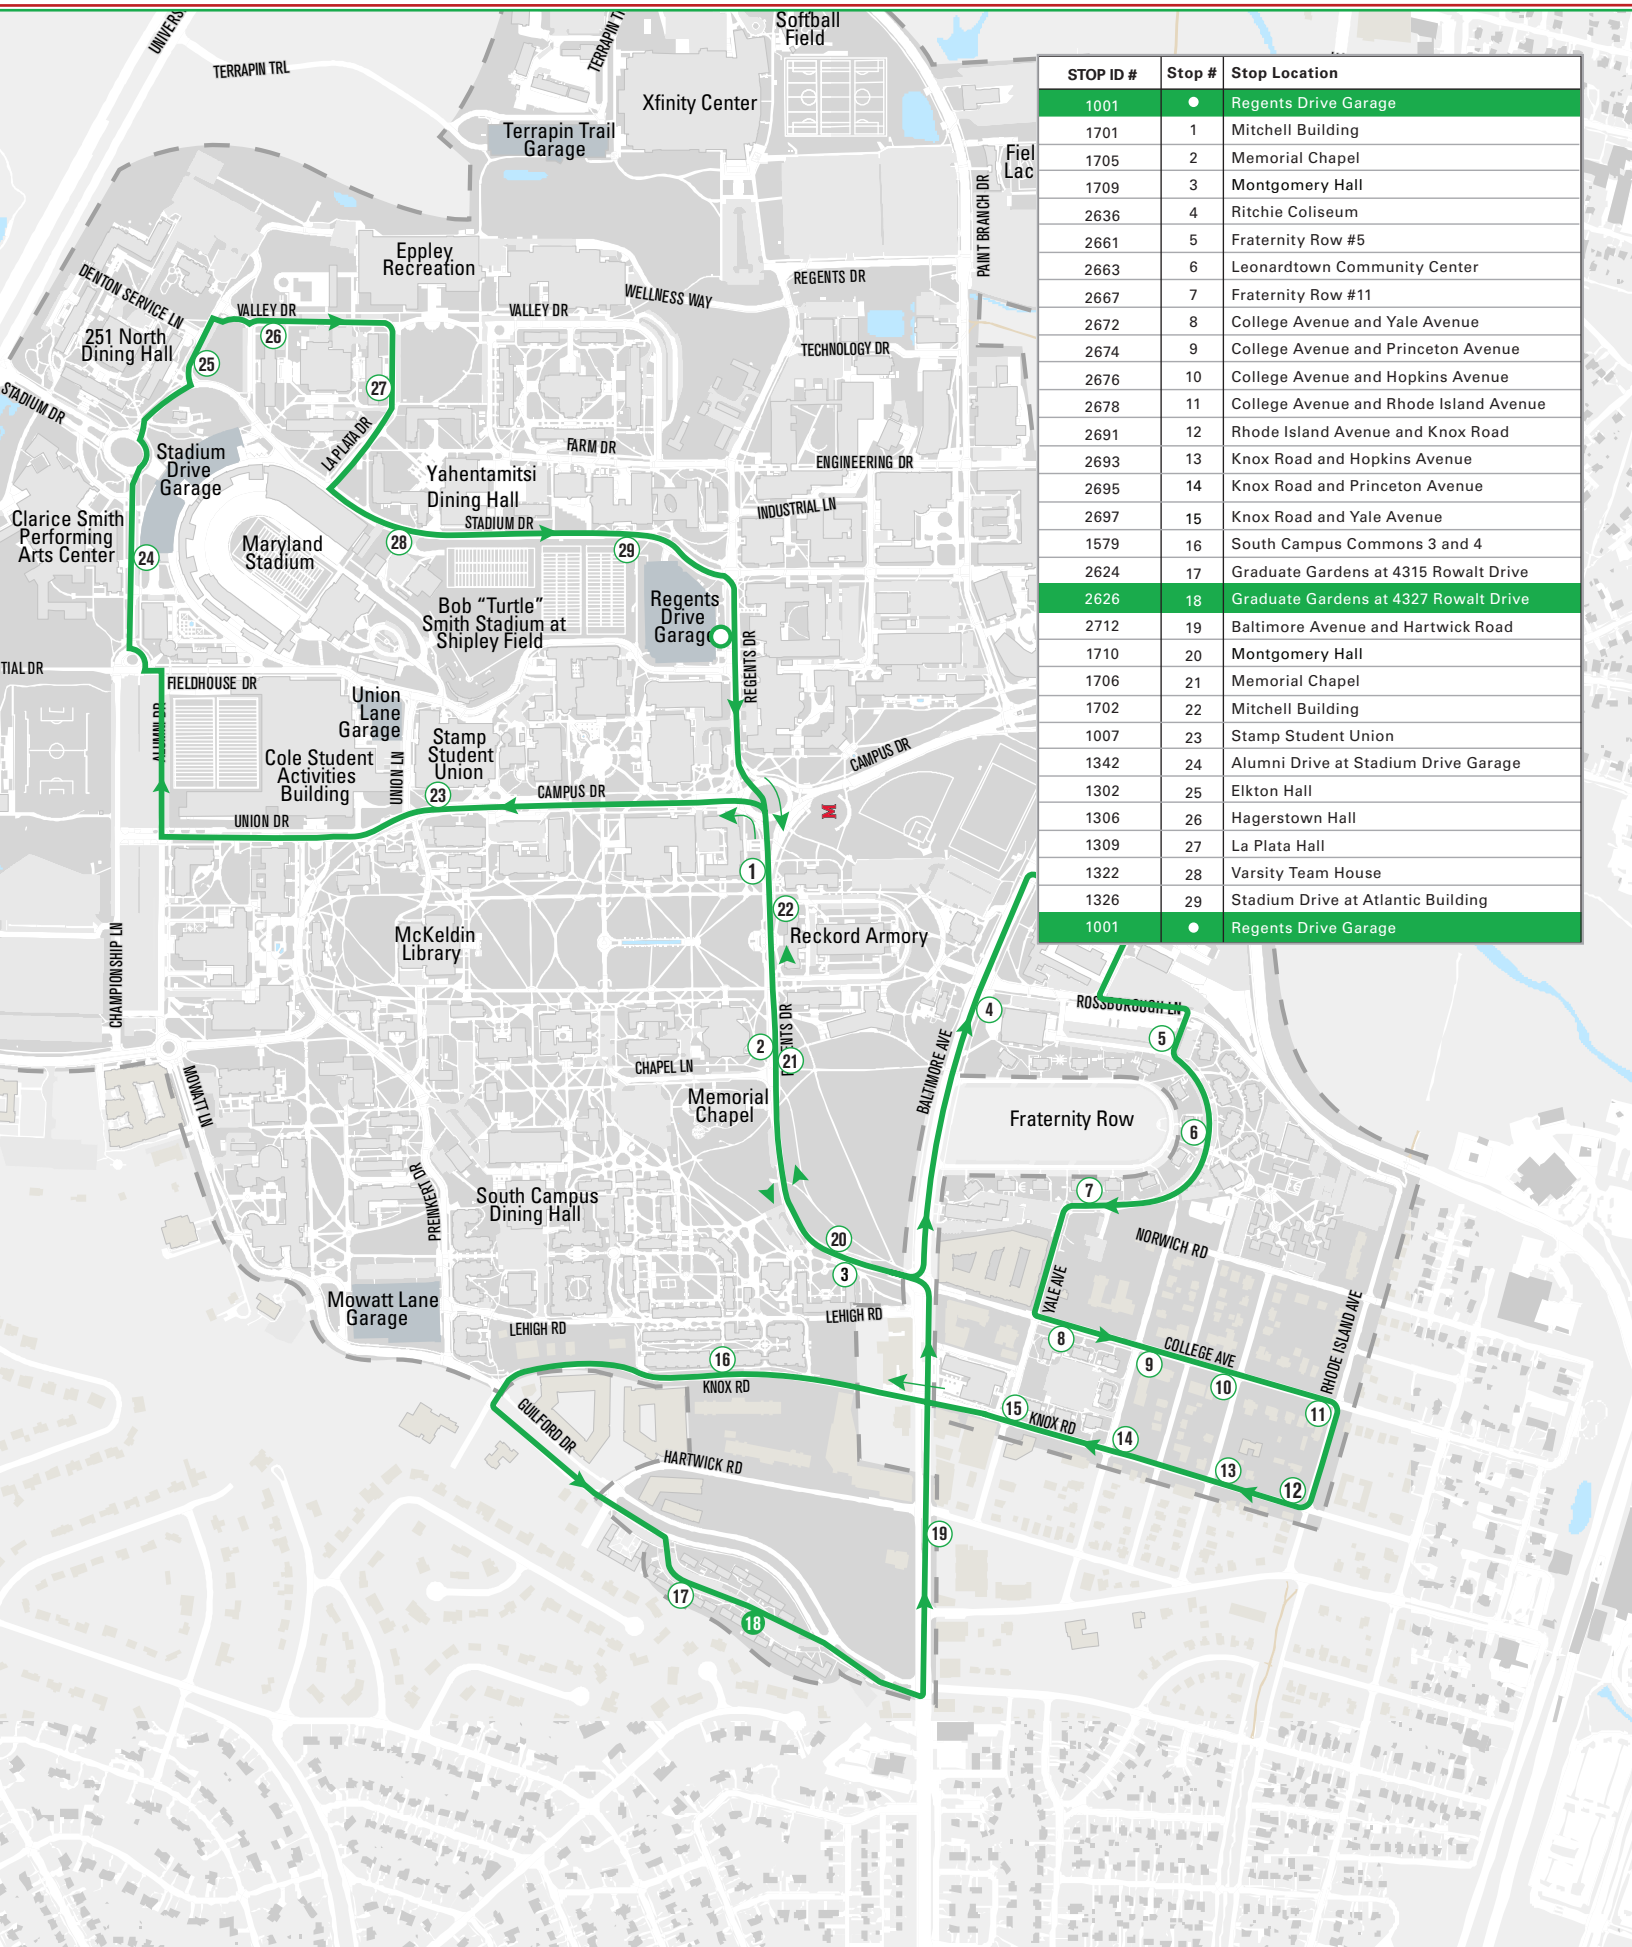

122 GREEN

DEPART	DAILY	ARRIVE
REGENTS DRIVE GARAGE	GRADUATE GARDENS AT 4327 ROWALT DRIVE	REGENTS DRIVE GARAGE
●	#18	●
PM SERVICE		
5:30	5:49	6:09
6:09	6:28	6:48
6:48	7:07	7:27
7:27	7:46	8:06
8:06	8:25	8:45
8:45	9:04	9:24
9:24	9:42	10:01
10:01	10:19	10:38
10:38	10:56	11:15
11:15	11:33	11:52
11:52	12:10	12:29
AM SERVICE		
12:29	12:45	1:04
1:04	1:20	1:39
1:39	1:55	2:14
2:14	2:30	2:49

TRANSPORTATION SERVICES

Shuttle-UM

122 GREEN

STOP ID #	Stop #	Stop Location
1001	●	Regents Drive Garage
1701	1	Mitchell Building
1705	2	Memorial Chapel
1709	3	Montgomery Hall
2636	4	Ritchie Coliseum
2661	5	Fraternity Row #5
2663	6	Leonardt Community Center
2667	7	Fraternity Row #11
2672	8	College Avenue and Yale Avenue
2674	9	College Avenue and Princeton Avenue
2676	10	College Avenue and Hopkins Avenue
2678	11	College Avenue and Rhode Island Avenue
2691	12	Rhode Island Avenue and Knox Road
2693	13	Knox Road and Hopkins Avenue
2695	14	Knox Road and Princeton Avenue
2697	15	Knox Road and Yale Avenue
1579	16	South Campus Commons 3 and 4
2624	17	Graduate Gardens at 4315 Rowalt Drive
2626	18	Graduate Gardens at 4327 Rowalt Drive
2712	19	Baltimore Avenue and Hartwick Road
1710	20	Montgomery Hall
1706	21	Memorial Chapel
1702	22	Mitchell Building
1007	23	Stamp Student Union
1342	24	Alumni Drive at Stadium Drive Garage
1302	25	Elkton Hall
1306	26	Hagerstown Hall
1309	27	La Plata Hall
1322	28	Varsity Team House
1326	29	Stadium Drive at Atlantic Building
1001	●	Regents Drive Garage