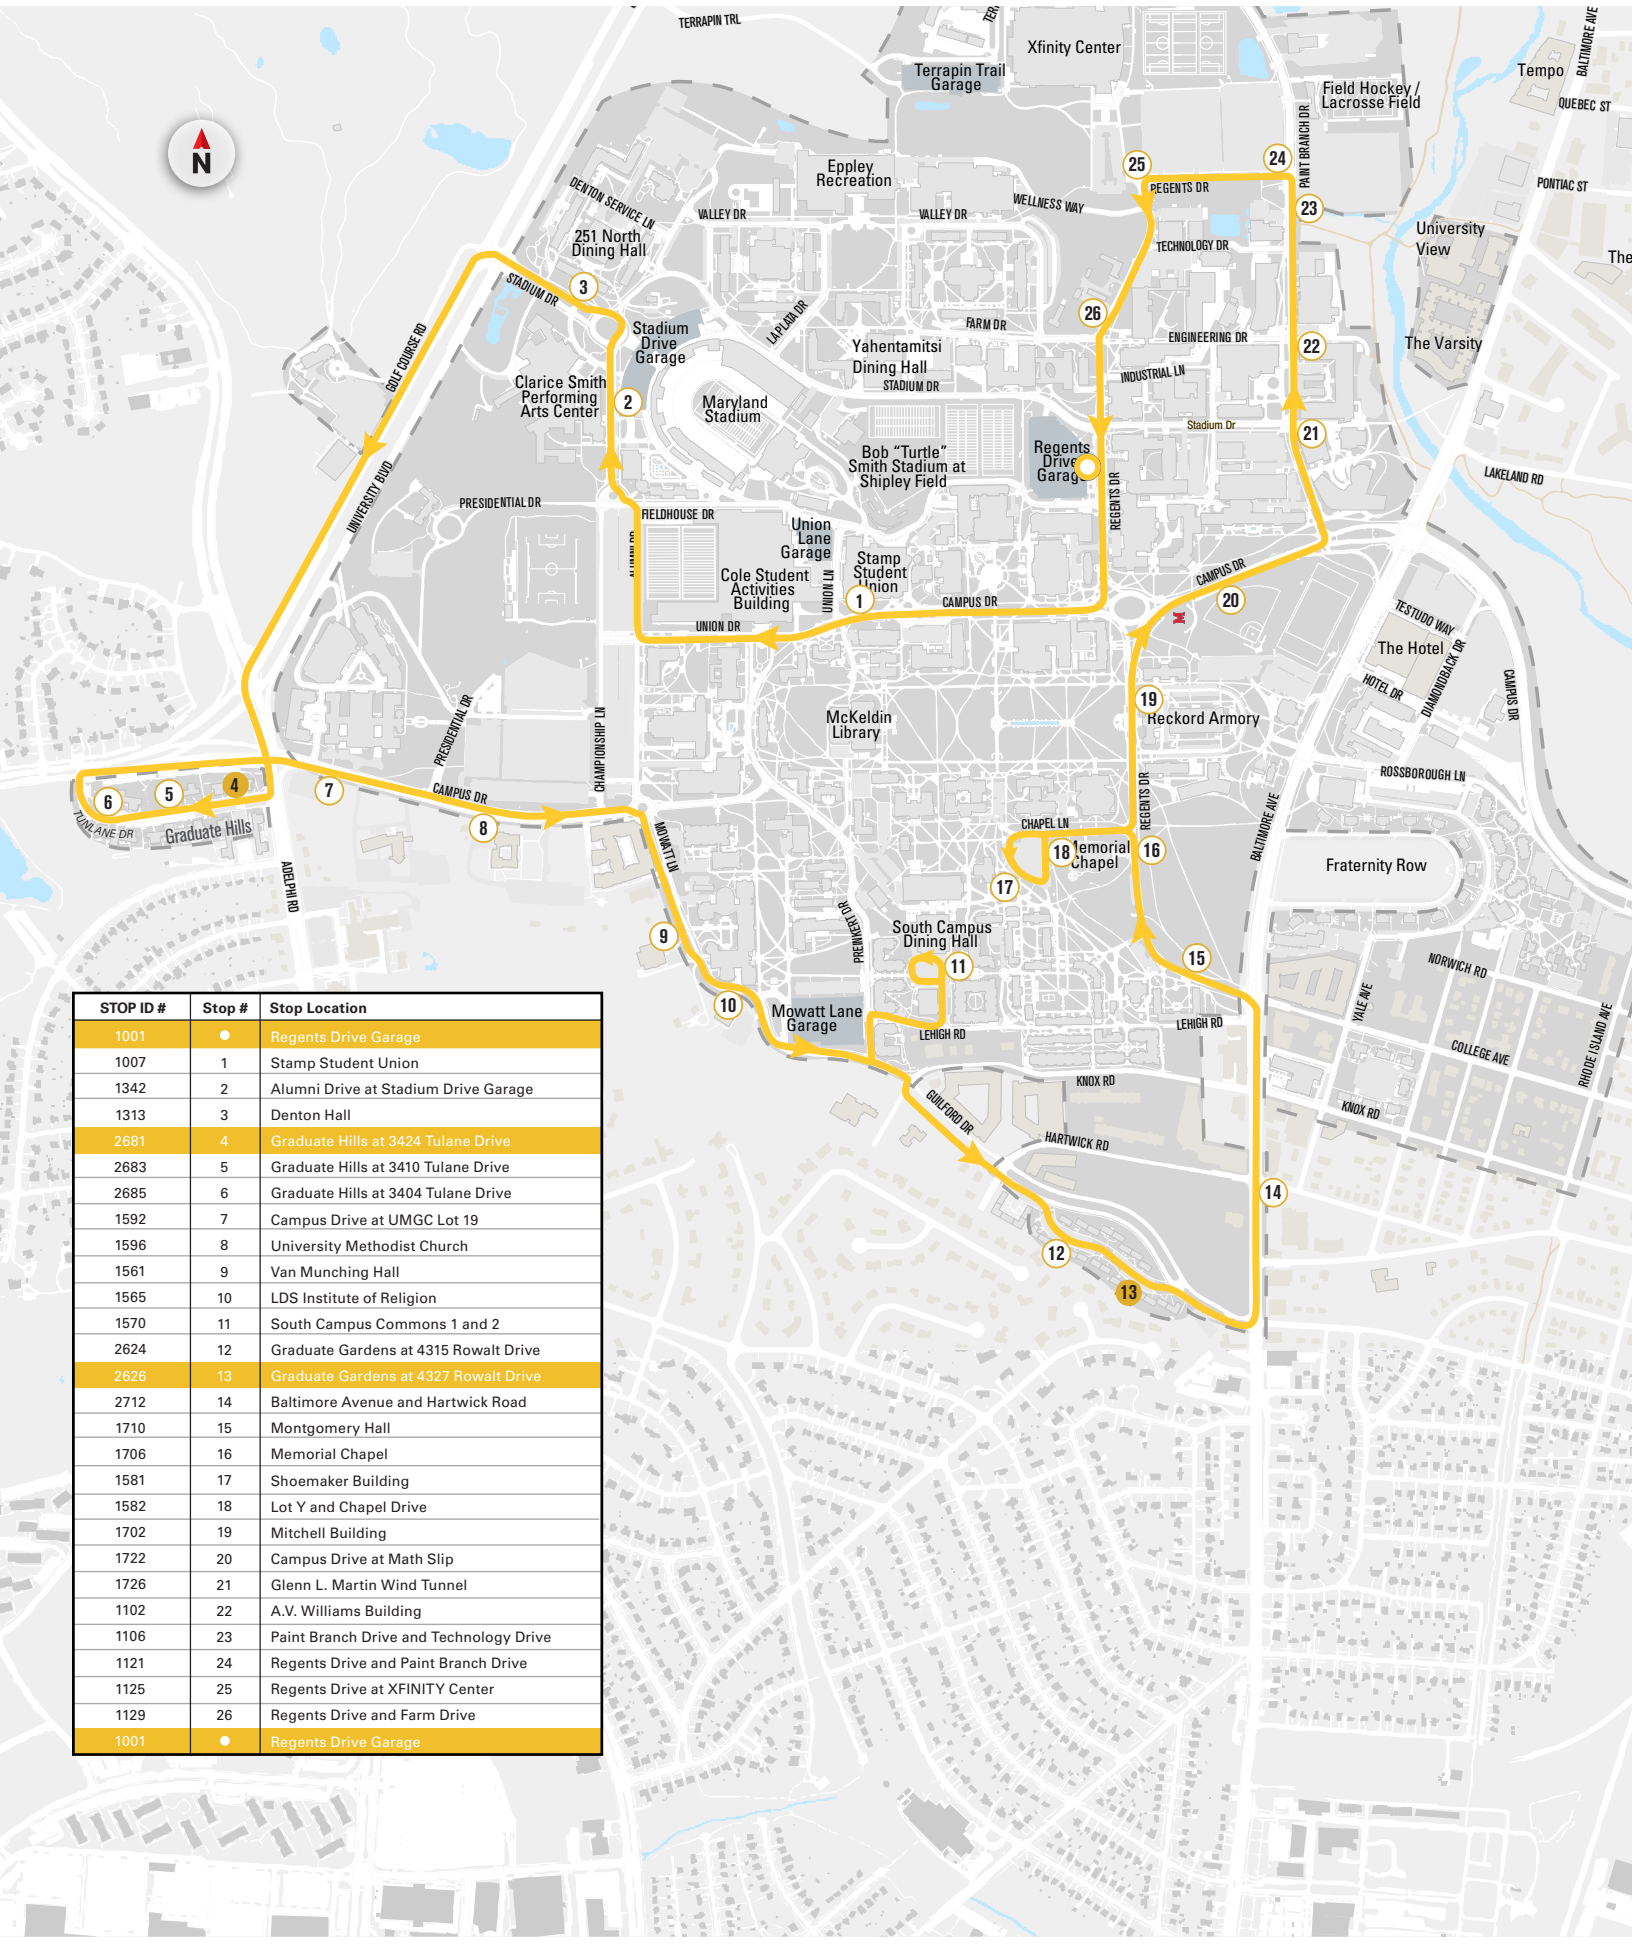

NITE RIDE

NITE Ride is a curb-to-curb evening service. Please use NITE Ride when the evening service routes are no longer in service or if your pick-up or destination is not on an evening service route. NITE Ride operates from 5:30 p.m. to 7:30 a.m. seven days a week during the fall and spring semesters. For quickest response, Request a NITE Ride through the Terp Ride app or call (301) 314-NITE (6483).

CONTACT INFORMATION: For immediate assistance: 301.314.2255 Public Relations: 301.314.0183 NITE Ride: 301.314.6483

TRANSPORTATION SERVICES

Shuttle-UM

118 GOLD

STOP ID #	Stop #	Stop Location
1001	●	Regents Drive Garage
1007	1	Stamp Student Union
1342	2	Alumni Drive at Stadium Drive Garage
1313	3	Denton Hall
2681	4	Graduate Hills at 3424 Tulane Drive
2683	5	Graduate Hills at 3410 Tulane Drive
2685	6	Graduate Hills at 3404 Tulane Drive
1592	7	Campus Drive at UMGC Lot 19
1596	8	University Methodist Church
1561	9	Van Munching Hall
1565	10	LDS Institute of Religion
1570	11	South Campus Commons 1 and 2
2624	12	Graduate Gardens at 4315 Rowalt Drive
2626	13	Graduate Gardens at 4327 Rowalt Drive
2712	14	Baltimore Avenue and Hartwick Road
1710	15	Montgomery Hall
1706	16	Memorial Chapel
1581	17	Shoemaker Building
1582	18	Lot Y and Chapel Drive
1702	19	Mitchell Building
1722	20	Campus Drive at Math Slip
1726	21	Glenn L. Martin Wind Tunnel
1102	22	A.V. Williams Building
1106	23	Paint Branch Drive and Technology Drive
1121	24	Regents Drive and Paint Branch Drive
1125	25	Regents Drive at XFINITY Center
1129	26	Regents Drive and Farm Drive
1001	●	Regents Drive Garage