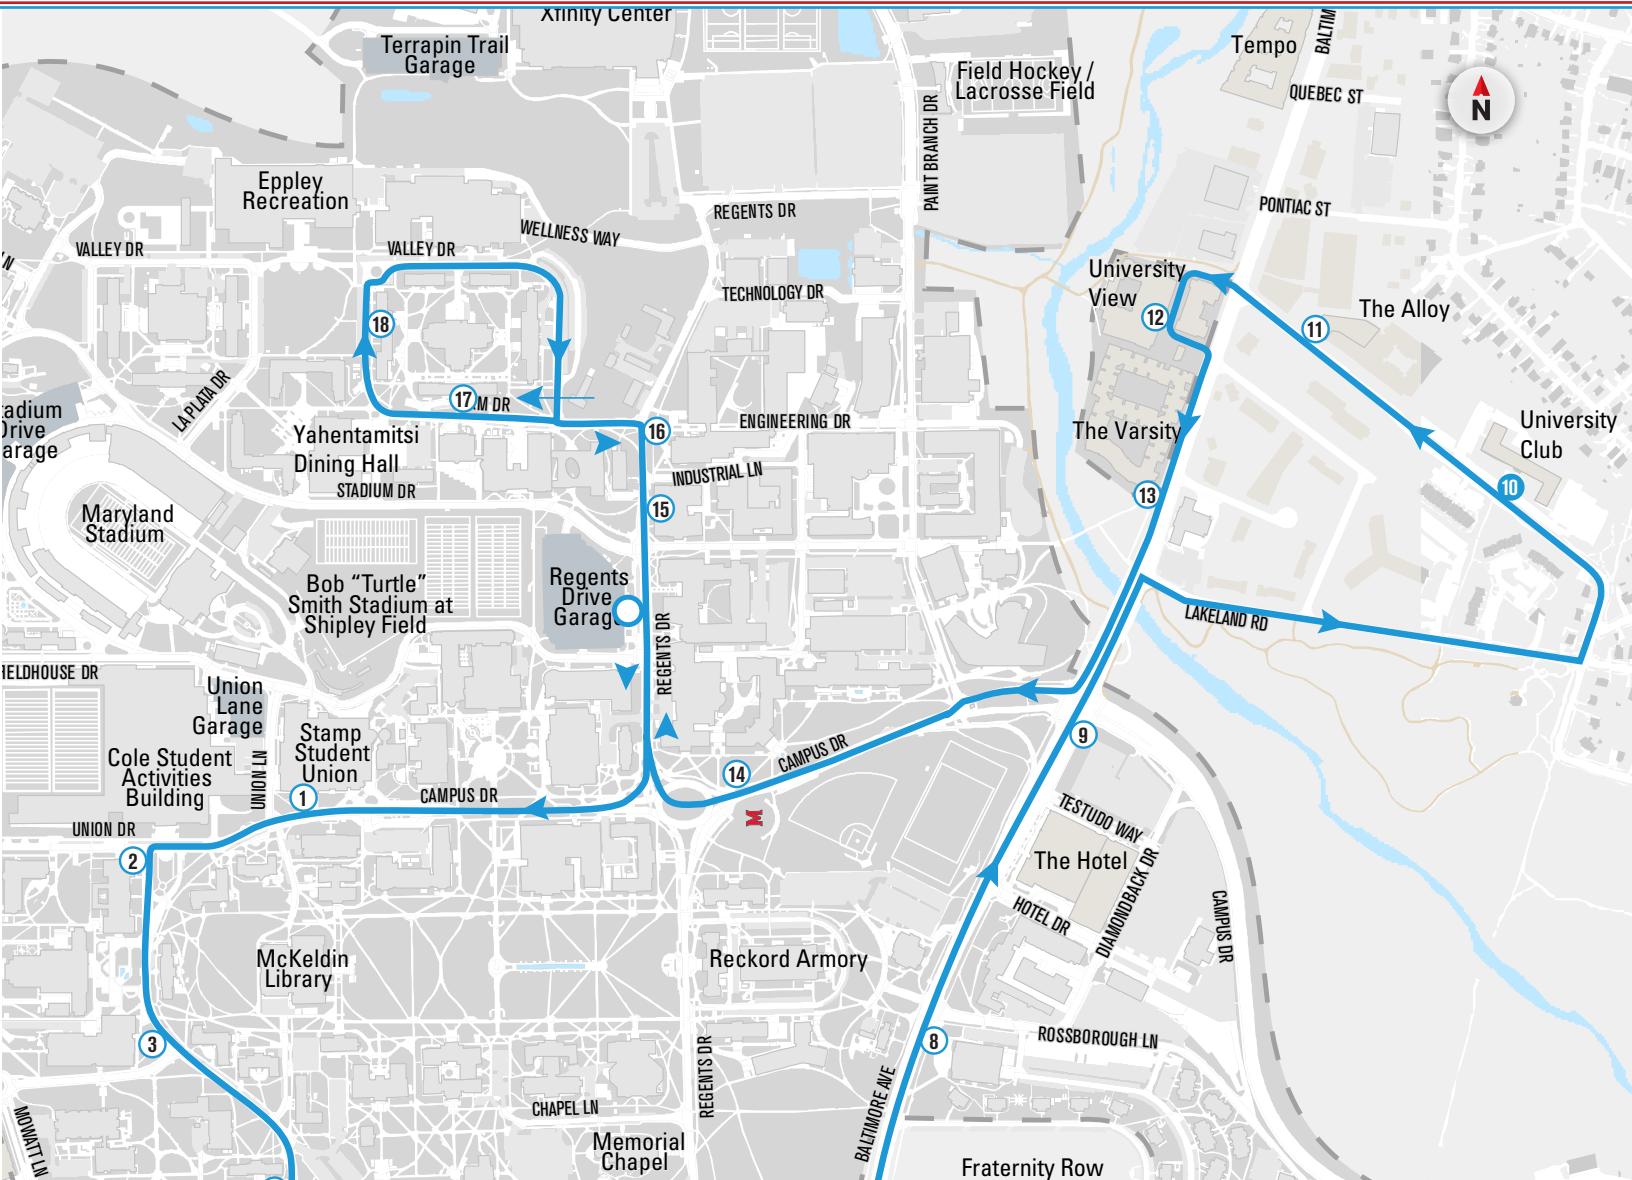

dotsUMD.fyi/terp-ride-app10

Operates daily; Fall and Spring semesters when the University is open

Effective FALL 2024

WALKING ESCORT SERVICE	ADA ACCESSIBLE	NITE RIDE
<p>If you plan to travel a short distance, walking escorts are available through the Department of Public Safety. Call (301) 405-3555 to request an escort.</p> <p><small>This schedule is subject to change. For updates, please check: www.transportation.umd.edu</small></p>	<p>Our services are ADA accessible. If you require a bus with a wheelchair lift, please call (301) 314-2255 to make arrangements.</p>	<p>NITE Ride is a curb-to-curb evening service. Please use NITE Ride when the evening service routes are no longer in service or if your pick-up or destination is not on an evening service route. NITE Ride operates from 5:30 p.m. to 7:30 a.m. seven days a week during the fall and spring semesters. For quickest response, Request a NITE Ride through the Terp Ride app or call (301) 314-NITE (6483).</p>
CONTACT INFORMATION: For immediate assistance: 301.314.2255 Public Relations: 301.314.0183 NITE Ride: 301.314.6483		

TRANSPORTATION SERVICES

Shuttle-UM

117 BLUE

Fraternity Row

STOP ID #	Stop #	Stop Location
1001	●	Regents Drive Garage
1007	1	Stamp Student Union
1531	2	Benjamin Building
1535	3	Art/Sociology Building
1539	4	Wicomico Hall
1543	5	Preinkert Drive at Lot MV
2612	6	College Park Shopping Center
2714	7	Baltimore Avenue and Knox Road
2636	8	Ritchie Coliseum
2632	9	Baltimore Avenue at The Hotel
2449	10	University Club Apartments
2445	11	The Alloy
2430	12	University View
2441	13	Baltimore Avenue at The Varsity
1721	14	Campus Drive at M-Circle
1134	15	Regents Drive and Stadium Drive
1130	16	Regents Drive and Farm Drive
1331	17	Cambridge Hall
1332	18	Cumberland Hall
1001	●	Regents Drive Garage