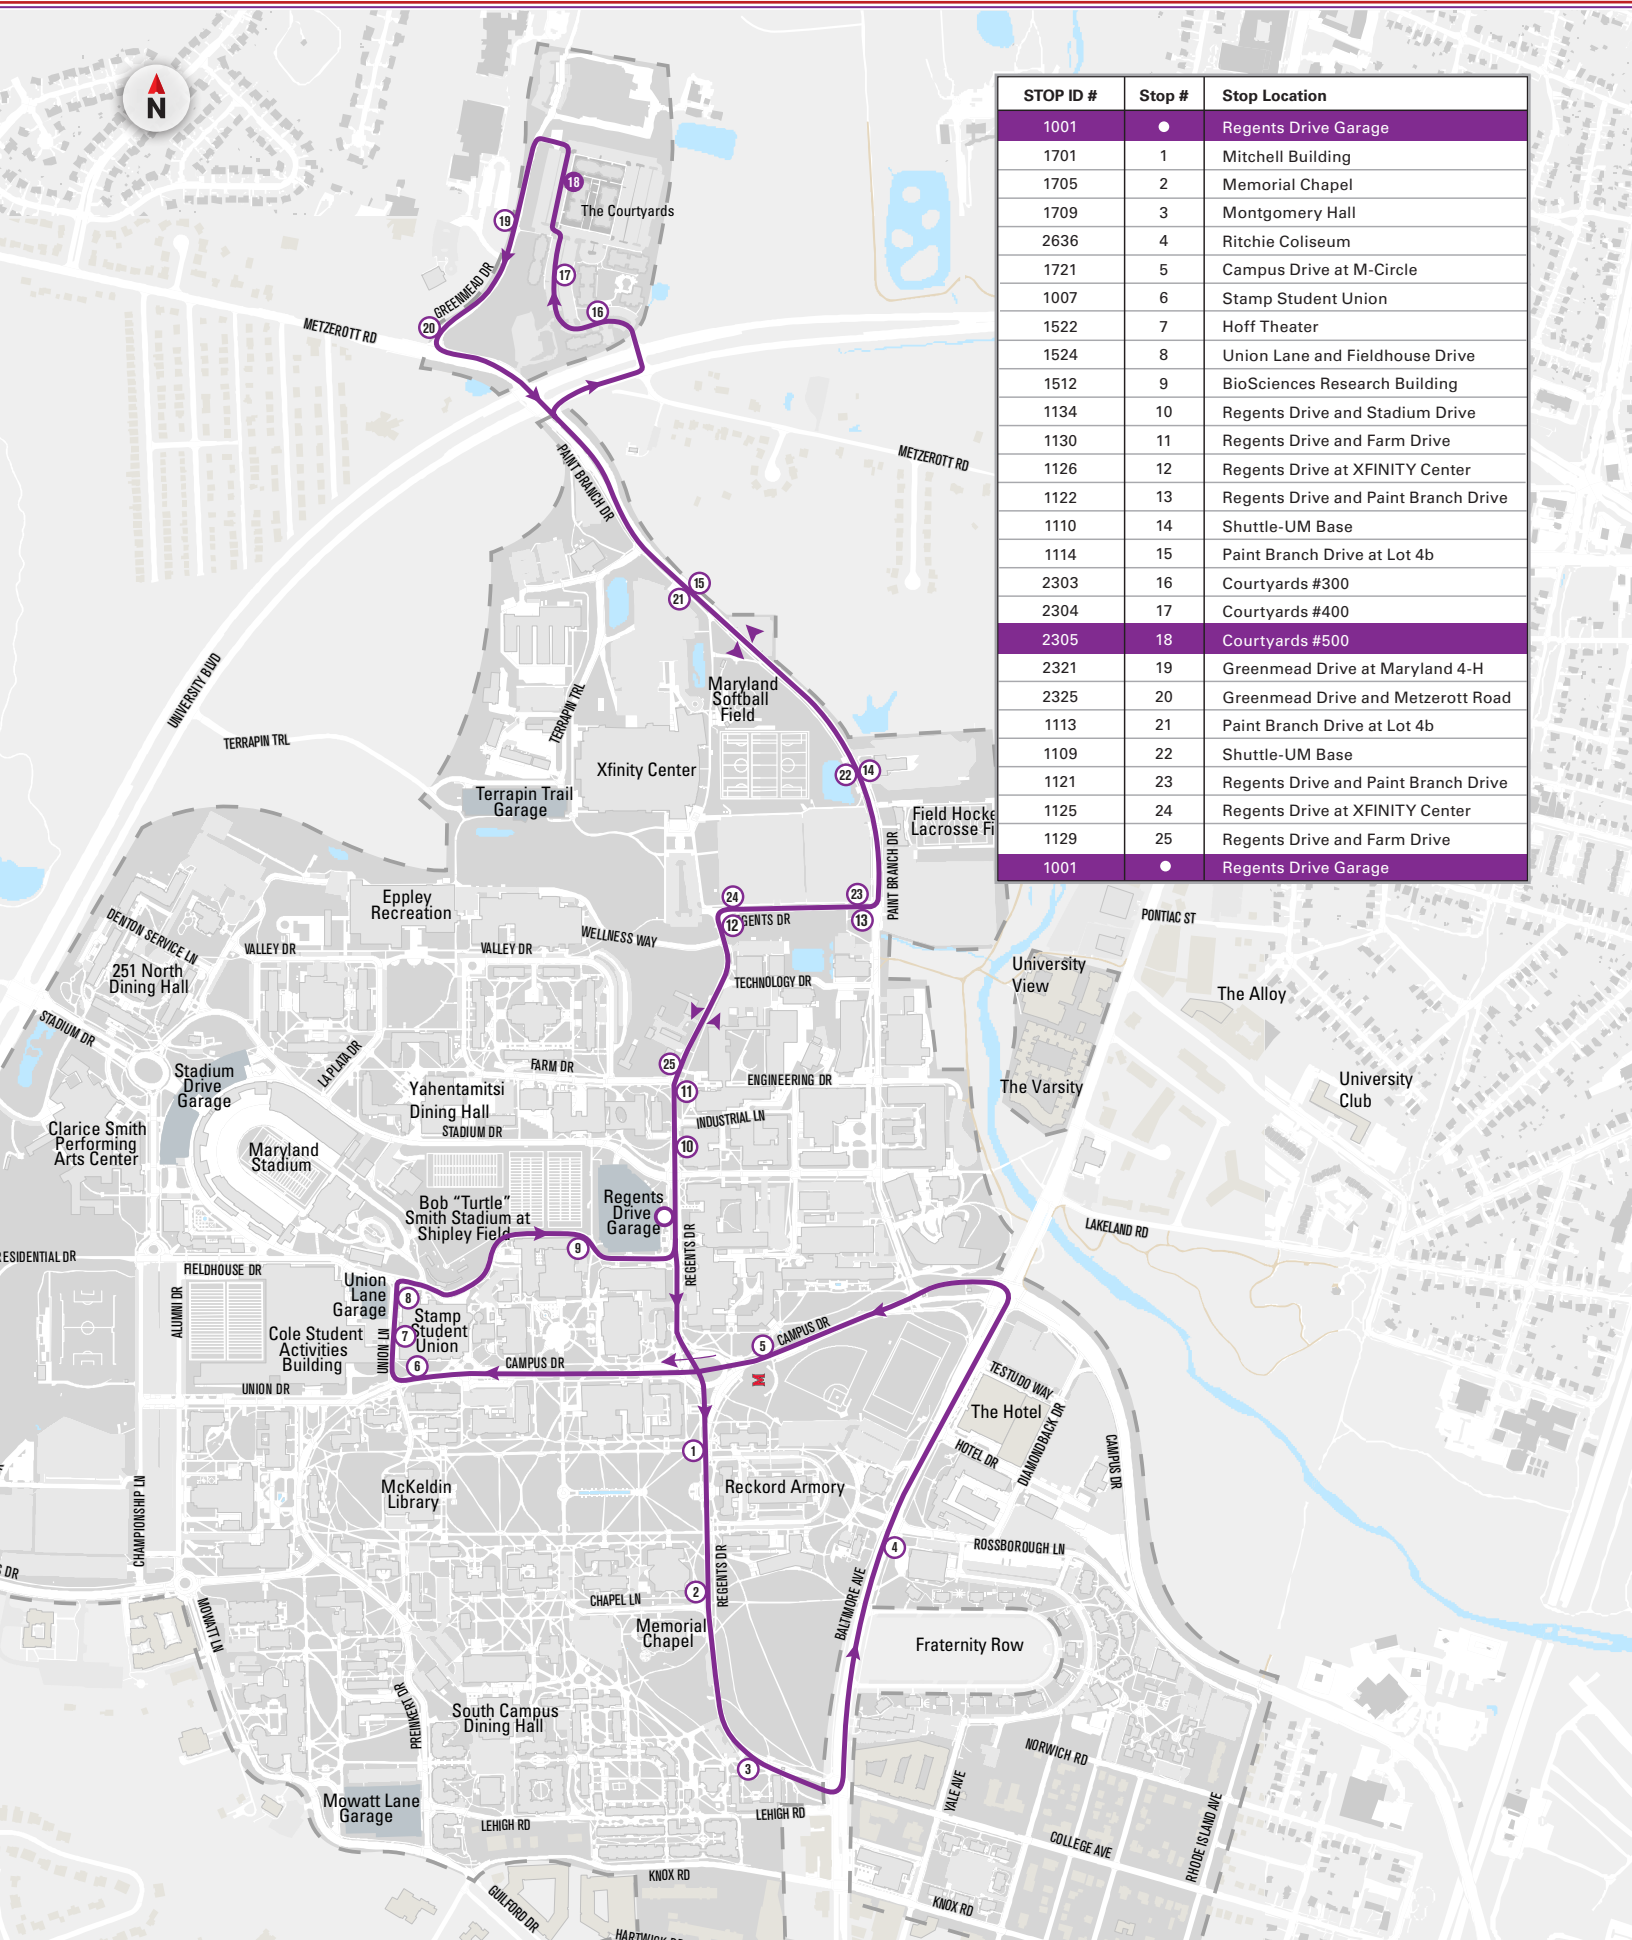

#### NITE RIDE

NITE Ride is a curb-to-curb evening service. Please use NITE Ride when the evening service routes are no longer in service or if your pick-up or destination is not on an evening service route. NITE Ride operates from 5:30 p.m. to 7:30 a.m. seven days a week during the fall and spring semesters. For quickest response, Request a NITE Ride through the Terp Ride app or call (301) 314-NITE (6483).

# 116 PURPLE

STOP ID #	Stop #	Stop Location
1001	●	Regents Drive Garage
1701	1	Mitchell Building
1705	2	Memorial Chapel
1709	3	Montgomery Hall
2636	4	Ritchie Coliseum
1721	5	Campus Drive at M-Circle
1007	6	Stamp Student Union
1522	7	Hoff Theater
1524	8	Union Lane and Fieldhouse Drive
1512	9	BioSciences Research Building
1134	10	Regents Drive and Stadium Drive
1130	11	Regents Drive and Farm Drive
1126	12	Regents Drive at XFINITY Center
1122	13	Regents Drive and Paint Branch Drive
1110	14	Shuttle-UM Base
1114	15	Paint Branch Drive at Lot 4b
2303	16	Courtyards #300
2304	17	Courtyards #400
2305	18	Courtyards #500
2321	19	Greenmead Drive at Maryland 4-H
2325	20	Greenmead Drive and Metzertott Road
1113	21	Paint Branch Drive at Lot 4b
1109	22	Shuttle-UM Base
1121	23	Regents Drive and Paint Branch Drive
1125	24	Regents Drive at XFINITY Center
1129	25	Regents Drive and Farm Drive
1001	●	Regents Drive Garage