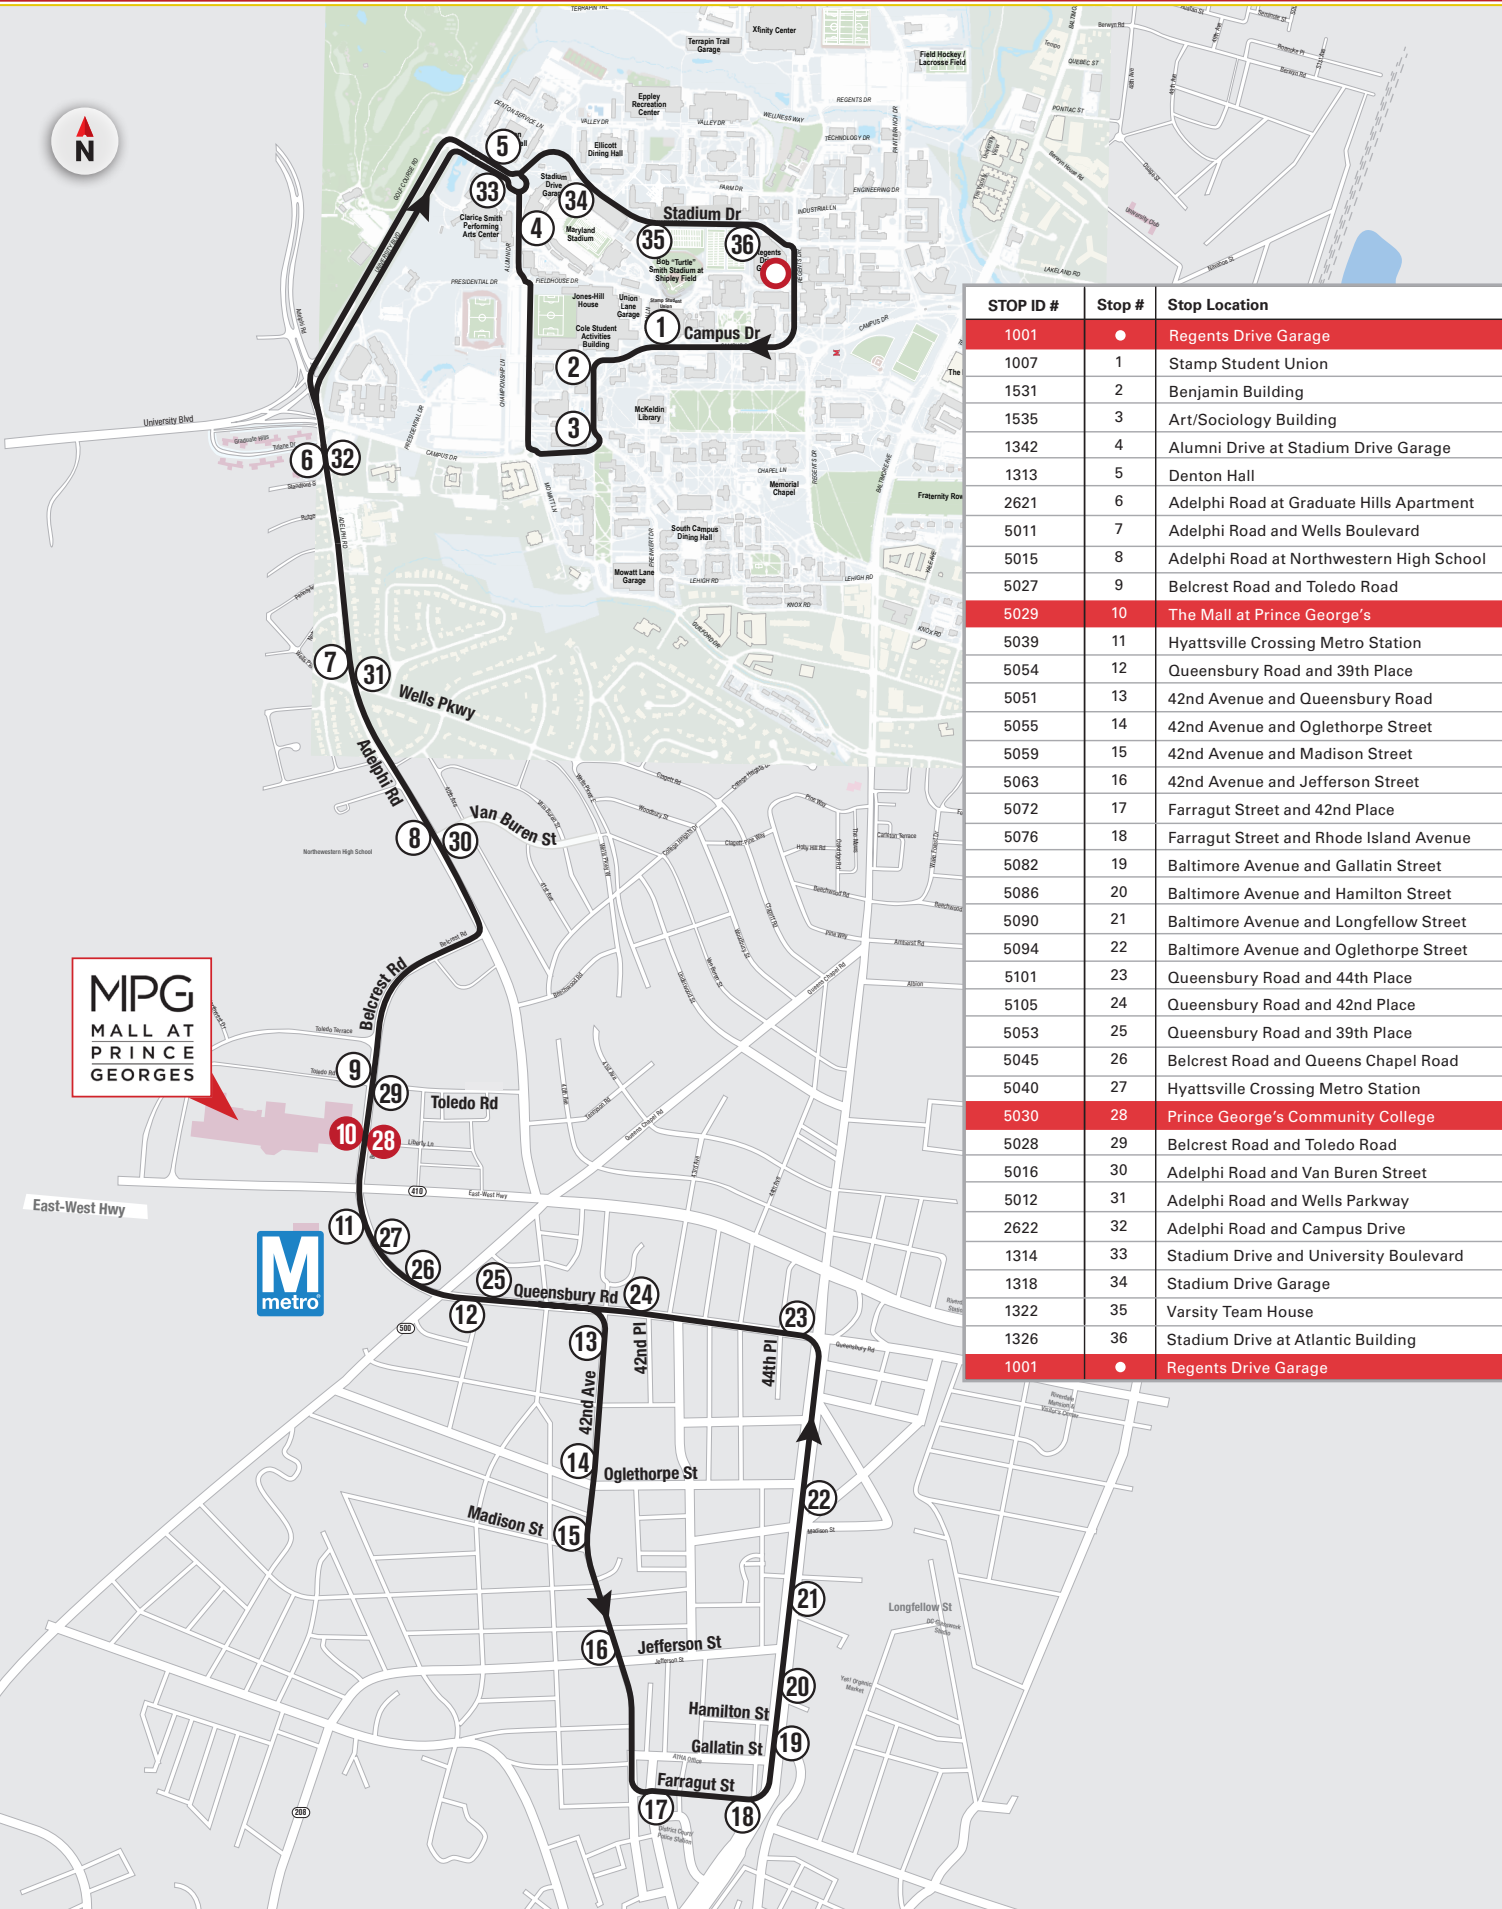

113 HYATTSVILLE

STOP ID #	Stop #	Stop Location
1001	●	Regents Drive Garage
1007	1	Stamp Student Union
1531	2	Benjamin Building
1535	3	Art/Sociology Building
1342	4	Alumni Drive at Stadium Drive Garage
1313	5	Denton Hall
2621	6	Adelphi Road at Graduate Hills Apartment
5011	7	Adelphi Road and Wells Boulevard
5015	8	Adelphi Road at Northwestern High School
5027	9	Belcrest Road and Toledo Road
5029	10	The Mall at Prince George's
5039	11	Hyattsville Crossing Metro Station
5054	12	Queensbury Road and 39th Place
5051	13	42nd Avenue and Queensbury Road
5055	14	42nd Avenue and Oglethorpe Street
5059	15	42nd Avenue and Madison Street
5063	16	42nd Avenue and Jefferson Street
5072	17	Farragut Street and 42nd Place
5076	18	Farragut Street and Rhode Island Avenue
5082	19	Baltimore Avenue and Gallatin Street
5086	20	Baltimore Avenue and Hamilton Street
5090	21	Baltimore Avenue and Longfellow Street
5094	22	Baltimore Avenue and Oglethorpe Street
5101	23	Queensbury Road and 44th Place
5105	24	Queensbury Road and 42nd Place
5053	25	Queensbury Road and 39th Place
5045	26	Belcrest Road and Queens Chapel Road
5040	27	Hyattsville Crossing Metro Station
5030	28	Prince George's Community College
5028	29	Belcrest Road and Toledo Road
5016	30	Adelphi Road and Van Buren Street
5012	31	Adelphi Road and Wells Parkway
2622	32	Adelphi Road and Campus Drive
1314	33	Stadium Drive and University Boulevard
1318	34	Stadium Drive Garage
1322	35	Varsity Team House
1326	36	Stadium Drive at Atlantic Building
1001	●	Regents Drive Garage