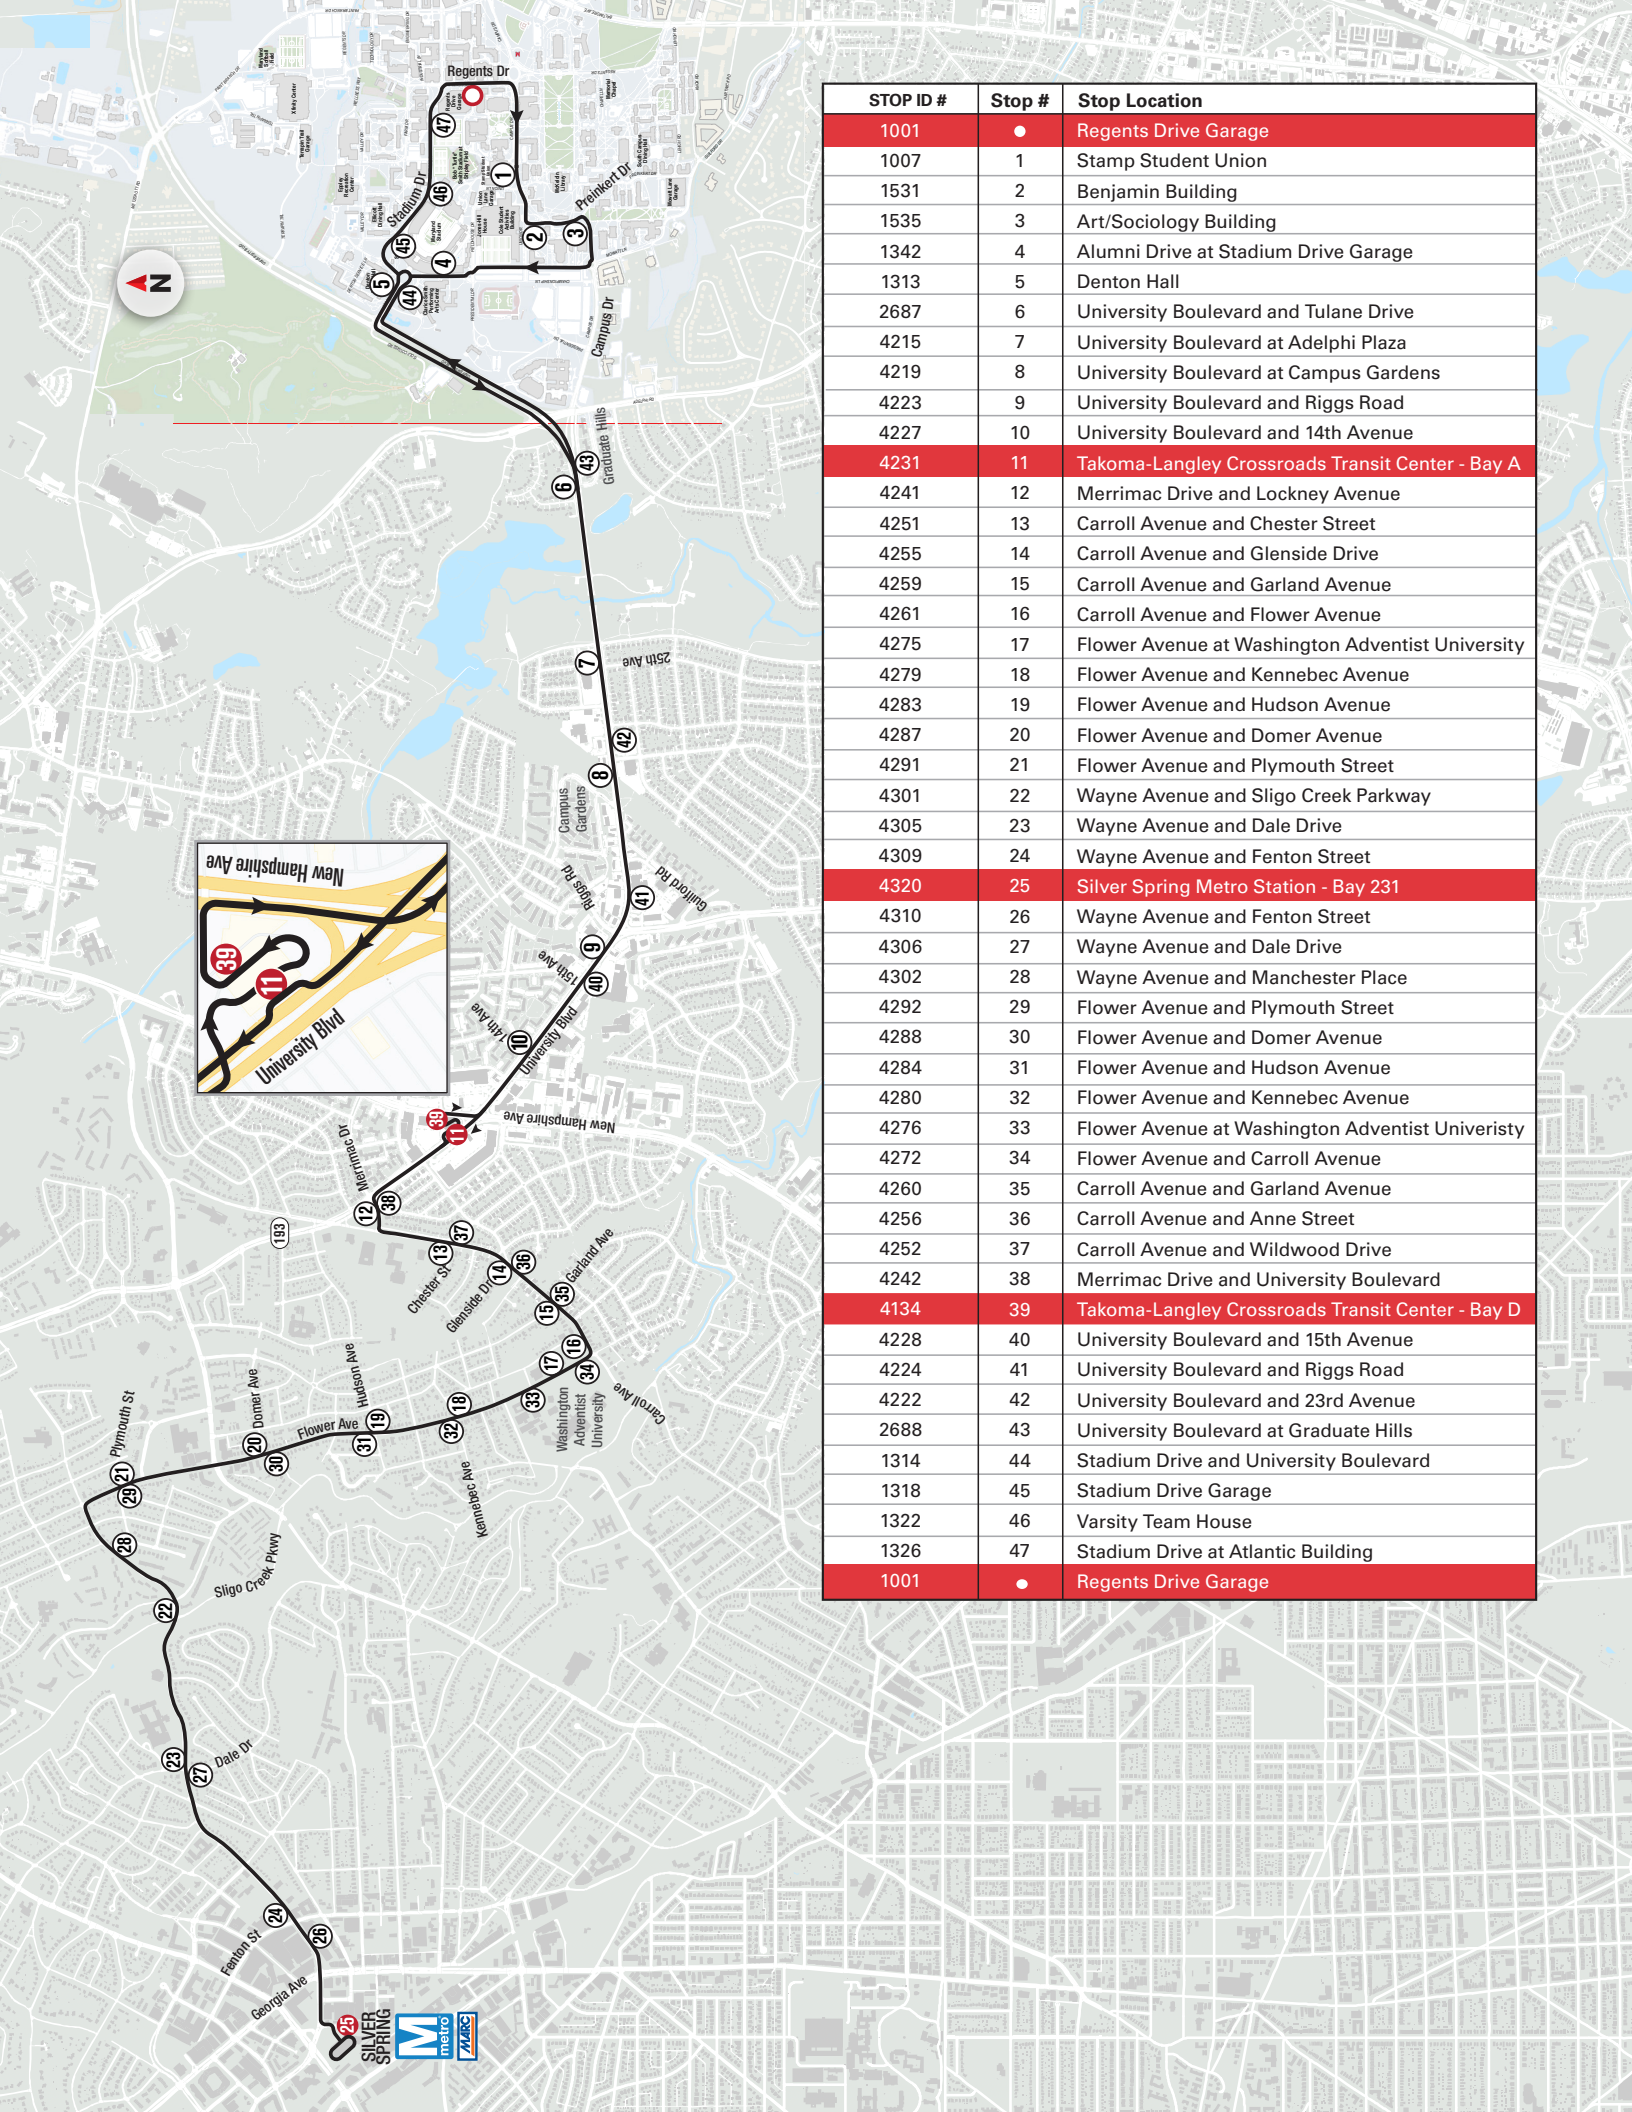

STOP ID #	Stop #	Stop Location
1001	●	Regents Drive Garage
1007	1	Stamp Student Union
1531	2	Benjamin Building
1535	3	Art/Sociology Building
1342	4	Alumni Drive at Stadium Drive Garage
1313	5	Denton Hall
2687	6	University Boulevard and Tulane Drive
4215	7	University Boulevard at Adelphi Plaza
4219	8	University Boulevard at Campus Gardens
4223	9	University Boulevard and Riggs Road
4227	10	University Boulevard and 14th Avenue
4231	11	Takoma-Langley Crossroads Transit Center - Bay A
4241	12	Merrimac Drive and Lockney Avenue
4251	13	Carroll Avenue and Chester Street
4255	14	Carroll Avenue and Glenside Drive
4259	15	Carroll Avenue and Garland Avenue
4261	16	Carroll Avenue and Flower Avenue
4275	17	Flower Avenue at Washington Adventist University
4279	18	Flower Avenue and Kennebec Avenue
4283	19	Flower Avenue and Hudson Avenue
4287	20	Flower Avenue and Domer Avenue
4291	21	Flower Avenue and Plymouth Street
4301	22	Wayne Avenue and Sligo Creek Parkway
4305	23	Wayne Avenue and Dale Drive
4309	24	Wayne Avenue and Fenton Street
4320	25	Silver Spring Metro Station - Bay 231
4310	26	Wayne Avenue and Fenton Street
4306	27	Wayne Avenue and Dale Drive
4302	28	Wayne Avenue and Manchester Place
4292	29	Flower Avenue and Plymouth Street
4288	30	Flower Avenue and Domer Avenue
4284	31	Flower Avenue and Hudson Avenue
4280	32	Flower Avenue and Kennebec Avenue
4276	33	Flower Avenue at Washington Adventist University
4272	34	Flower Avenue and Carroll Avenue
4260	35	Carroll Avenue and Garland Avenue
4256	36	Carroll Avenue and Anne Street
4252	37	Carroll Avenue and Wildwood Drive
4242	38	Merrimac Drive and University Boulevard
4134	39	Takoma-Langley Crossroads Transit Center - Bay D
4228	40	University Boulevard and 15th Avenue
4224	41	University Boulevard and Riggs Road
4222	42	University Boulevard and 23rd Avenue
2688	43	University Boulevard at Graduate Hills
1314	44	Stadium Drive and University Boulevard
1318	45	Stadium Drive Garage
1322	46	Varsity Team House
1326	47	Stadium Drive at Atlantic Building
1001	●	Regents Drive Garage