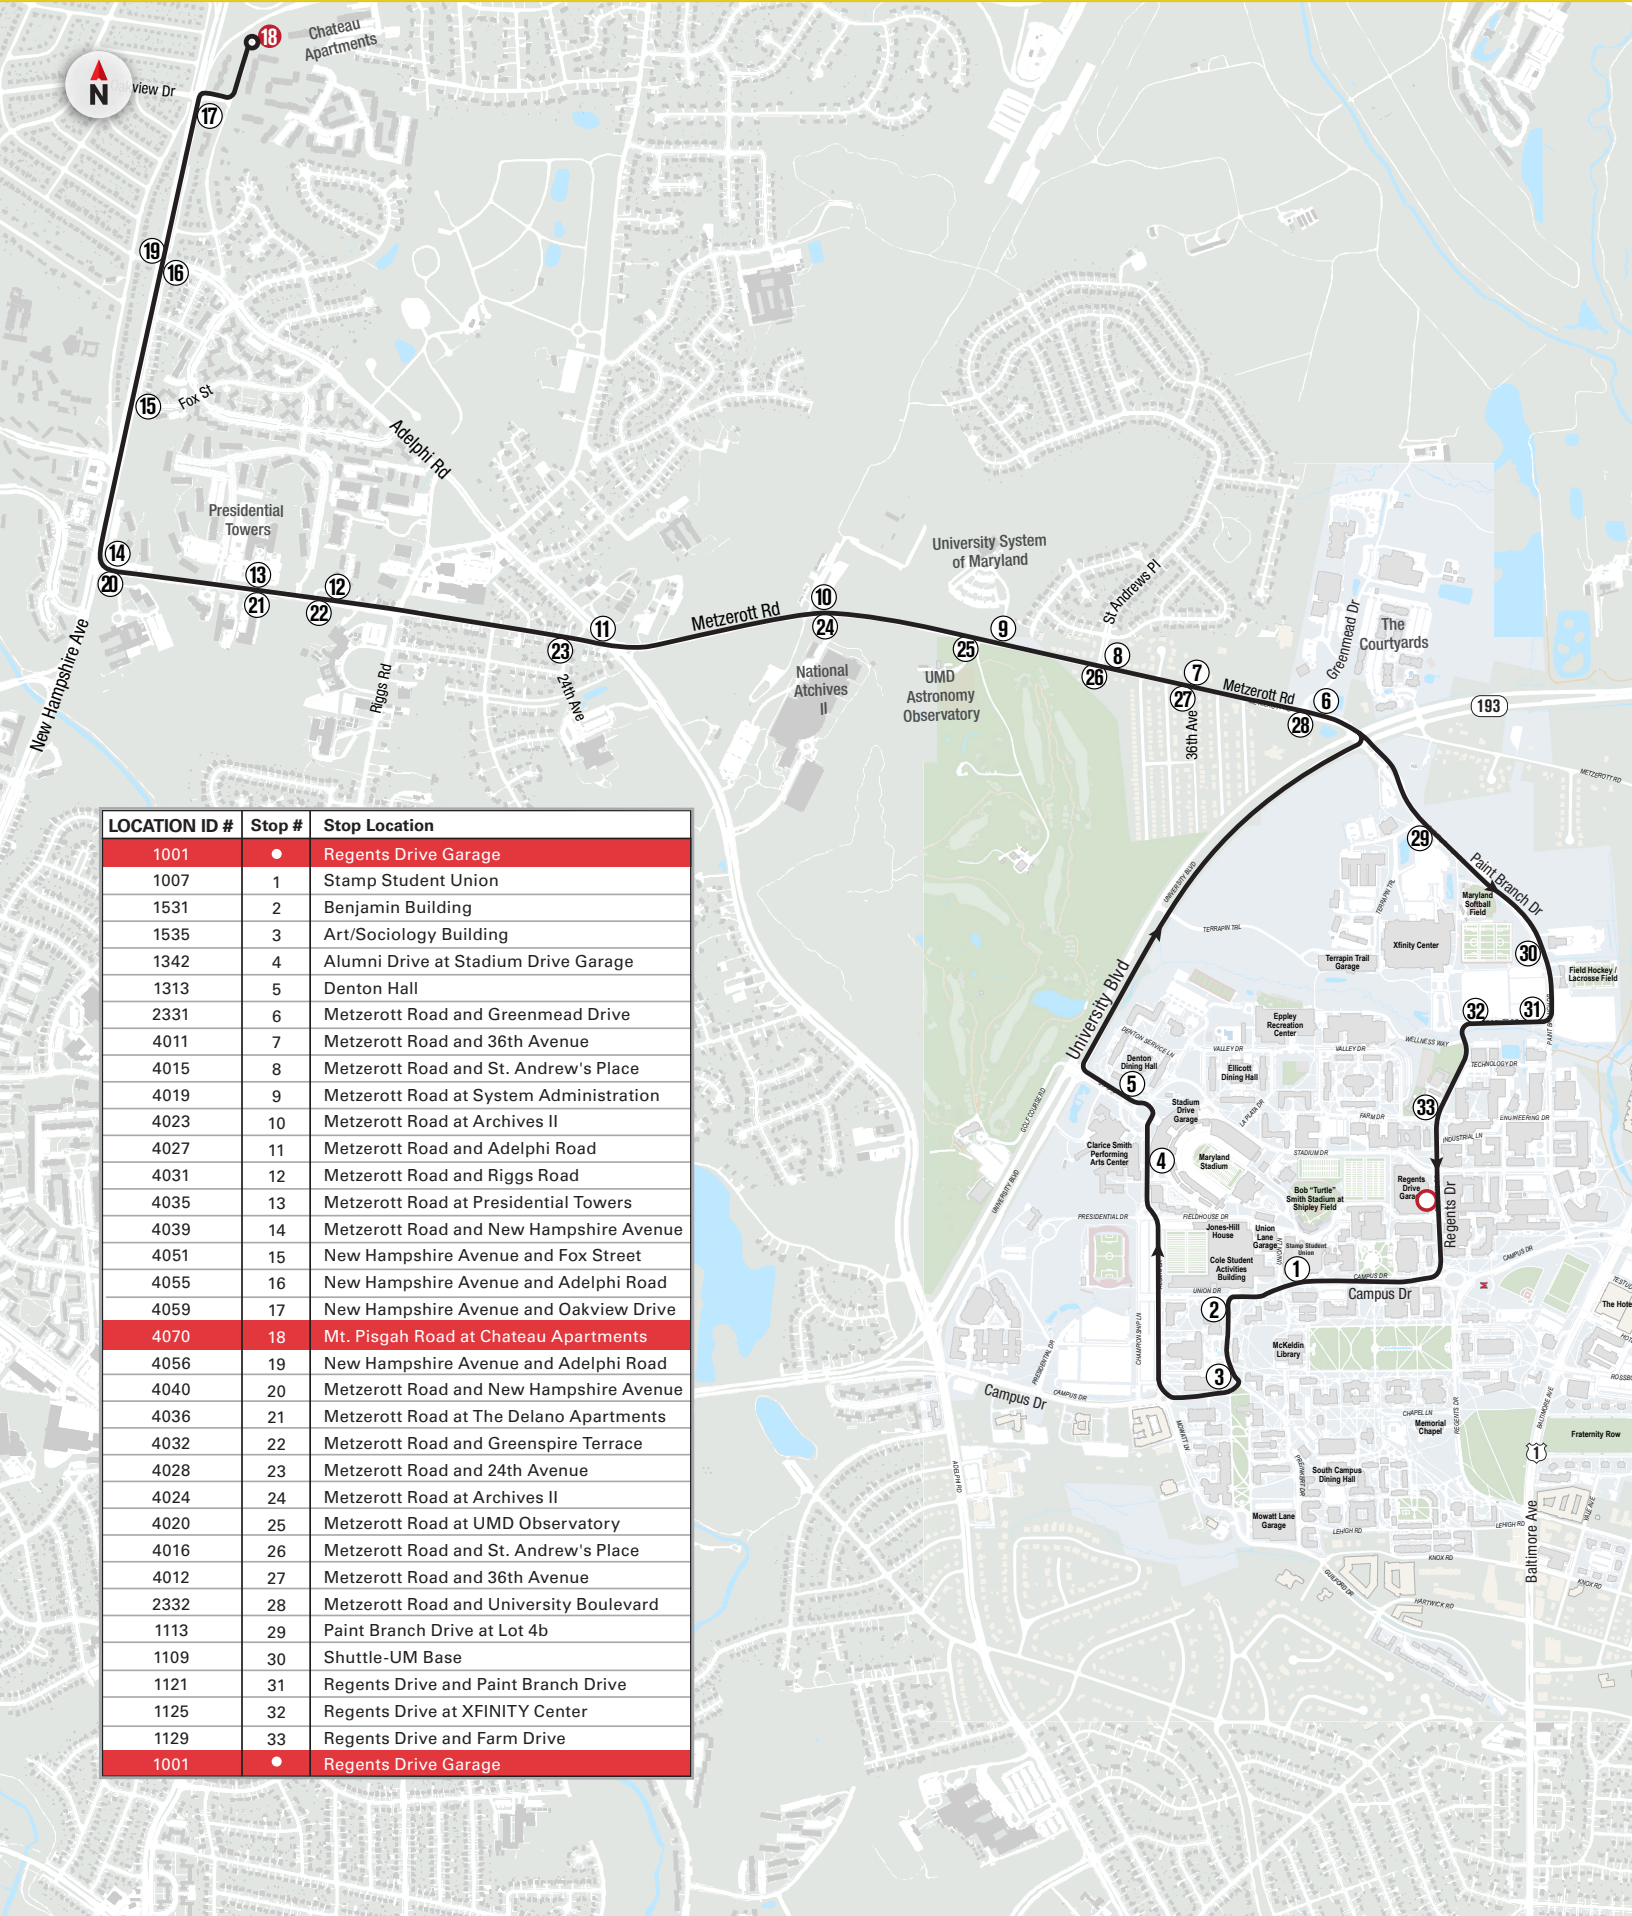

108 ADELPHI

LOCATION ID #	Stop #	Stop Location
1001	●	Regents Drive Garage
1007	1	Stamp Student Union
1531	2	Benjamin Building
1535	3	Art/Sociology Building
1342	4	Alumni Drive at Stadium Drive Garage
1313	5	Denton Hall
2331	6	Metzerott Road and Greenmead Drive
4011	7	Metzerott Road and 36th Avenue
4015	8	Metzerott Road and St. Andrew's Place
4019	9	Metzerott Road at System Administration
4023	10	Metzerott Road at Archives II
4027	11	Metzerott Road and Adelphi Road
4031	12	Metzerott Road and Riggs Road
4035	13	Metzerott Road at Presidential Towers
4039	14	Metzerott Road and New Hampshire Avenue
4051	15	New Hampshire Avenue and Fox Street
4055	16	New Hampshire Avenue and Adelphi Road
4059	17	New Hampshire Avenue and Oakview Drive
4070	18	Mt. Pisgah Road at Chateau Apartments
4056	19	New Hampshire Avenue and Adelphi Road
4040	20	Metzerott Road and New Hampshire Avenue
4036	21	Metzerott Road at The Delano Apartments
4032	22	Metzerott Road and Greenspire Terrace
4028	23	Metzerott Road and 24th Avenue
4024	24	Metzerott Road at Archives II
4020	25	Metzerott Road at UMD Observatory
4016	26	Metzerott Road and St. Andrew's Place
4012	27	Metzerott Road and 36th Avenue
2332	28	Metzerott Road and University Boulevard
1113	29	Paint Branch Drive at Lot 4b
1109	30	Shuttle-UM Base
1121	31	Regents Drive and Paint Branch Drive
1125	32	Regents Drive at XFINITY Center
1129	33	Regents Drive and Farm Drive
1001	●	Regents Drive Garage