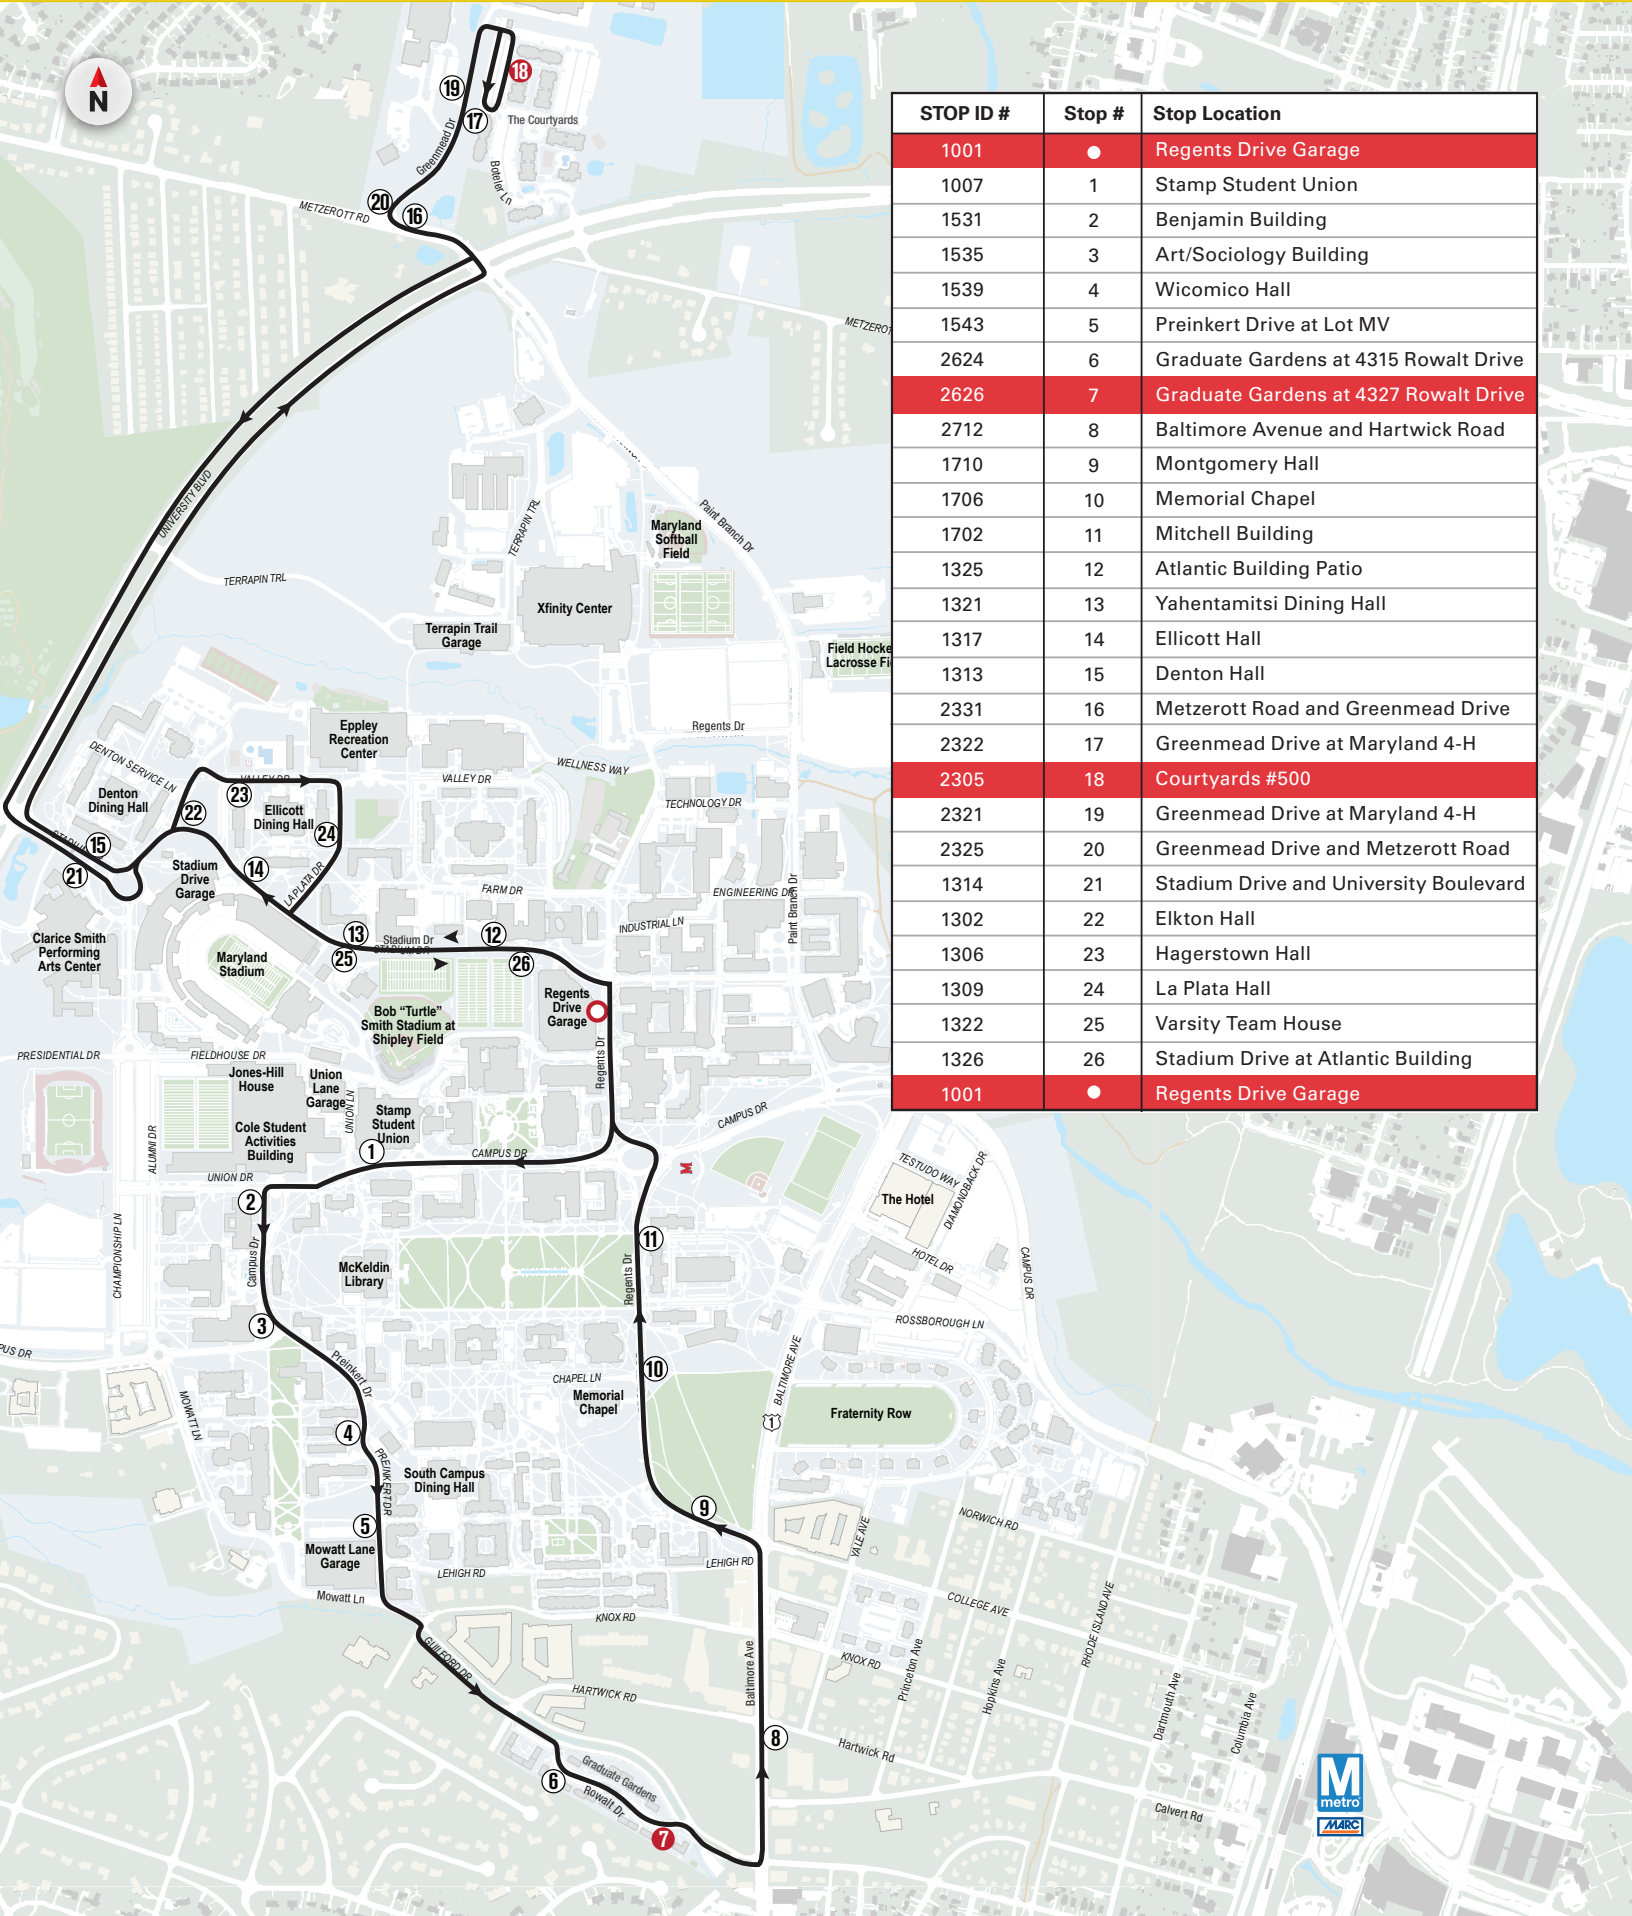

dotsUMD.fyi/terp-ride-app10

DEPART		MON – FRI		ARRIVE	
REGENTS DRIVE GARAGE	GRADUATE GARDENS AT 4327 ROWALT DRIVE	COURTYARDS #500	REGENTS DRIVE GARAGE	REGENTS DRIVE GARAGE	REGENTS DRIVE GARAGE
•	# 7	# 18	•		
AM SERVICE					
-	-	7:36	7:51		
-	-	7:47	8:02		
-	-	7:58	8:13		
7:29	7:47	8:09	8:24		
7:29 AM-11:53 AM BUSES ARRIVE EVERY 11 MINUTES					
11:53	12:11	12:33	12:48		
PM SERVICE					
12:04	12:22	12:44	12:59		
12:04 PM-5:12 PM BUSES ARRIVE EVERY 11 MINUTES					
5:12	5:30	5:52	-		
5:23	5:41	6:03	-		

TRANSPORTATION SERVICES

Shuttle-UM

105 CAMPUS CONNECTOR

STOP ID #	Stop #	Stop Location
1001	●	Regents Drive Garage
1007	1	Stamp Student Union
1531	2	Benjamin Building
1535	3	Art/Sociology Building
1539	4	Wicomico Hall
1543	5	Preinkert Drive at Lot MV
2624	6	Graduate Gardens at 4315 Rowalt Drive
2626	7	Graduate Gardens at 4327 Rowalt Drive
2712	8	Baltimore Avenue and Hartwick Road
1710	9	Montgomery Hall
1706	10	Memorial Chapel
1702	11	Mitchell Building
1325	12	Atlantic Building Patio
1321	13	Yahentamitsi Dining Hall
1317	14	Ellicott Hall
1313	15	Denton Hall
2331	16	Metzerott Road and Greenmead Drive
2322	17	Greenmead Drive at Maryland 4-H
2305	18	Courtyards #500
2321	19	Greenmead Drive at Maryland 4-H
2325	20	Greenmead Drive and Metzerott Road
1314	21	Stadium Drive and University Boulevard
1302	22	Elkton Hall
1306	23	Hagerstown Hall
1309	24	La Plata Hall
1322	25	Varsity Team House
1326	26	Stadium Drive at Atlantic Building
1001	●	Regents Drive Garage