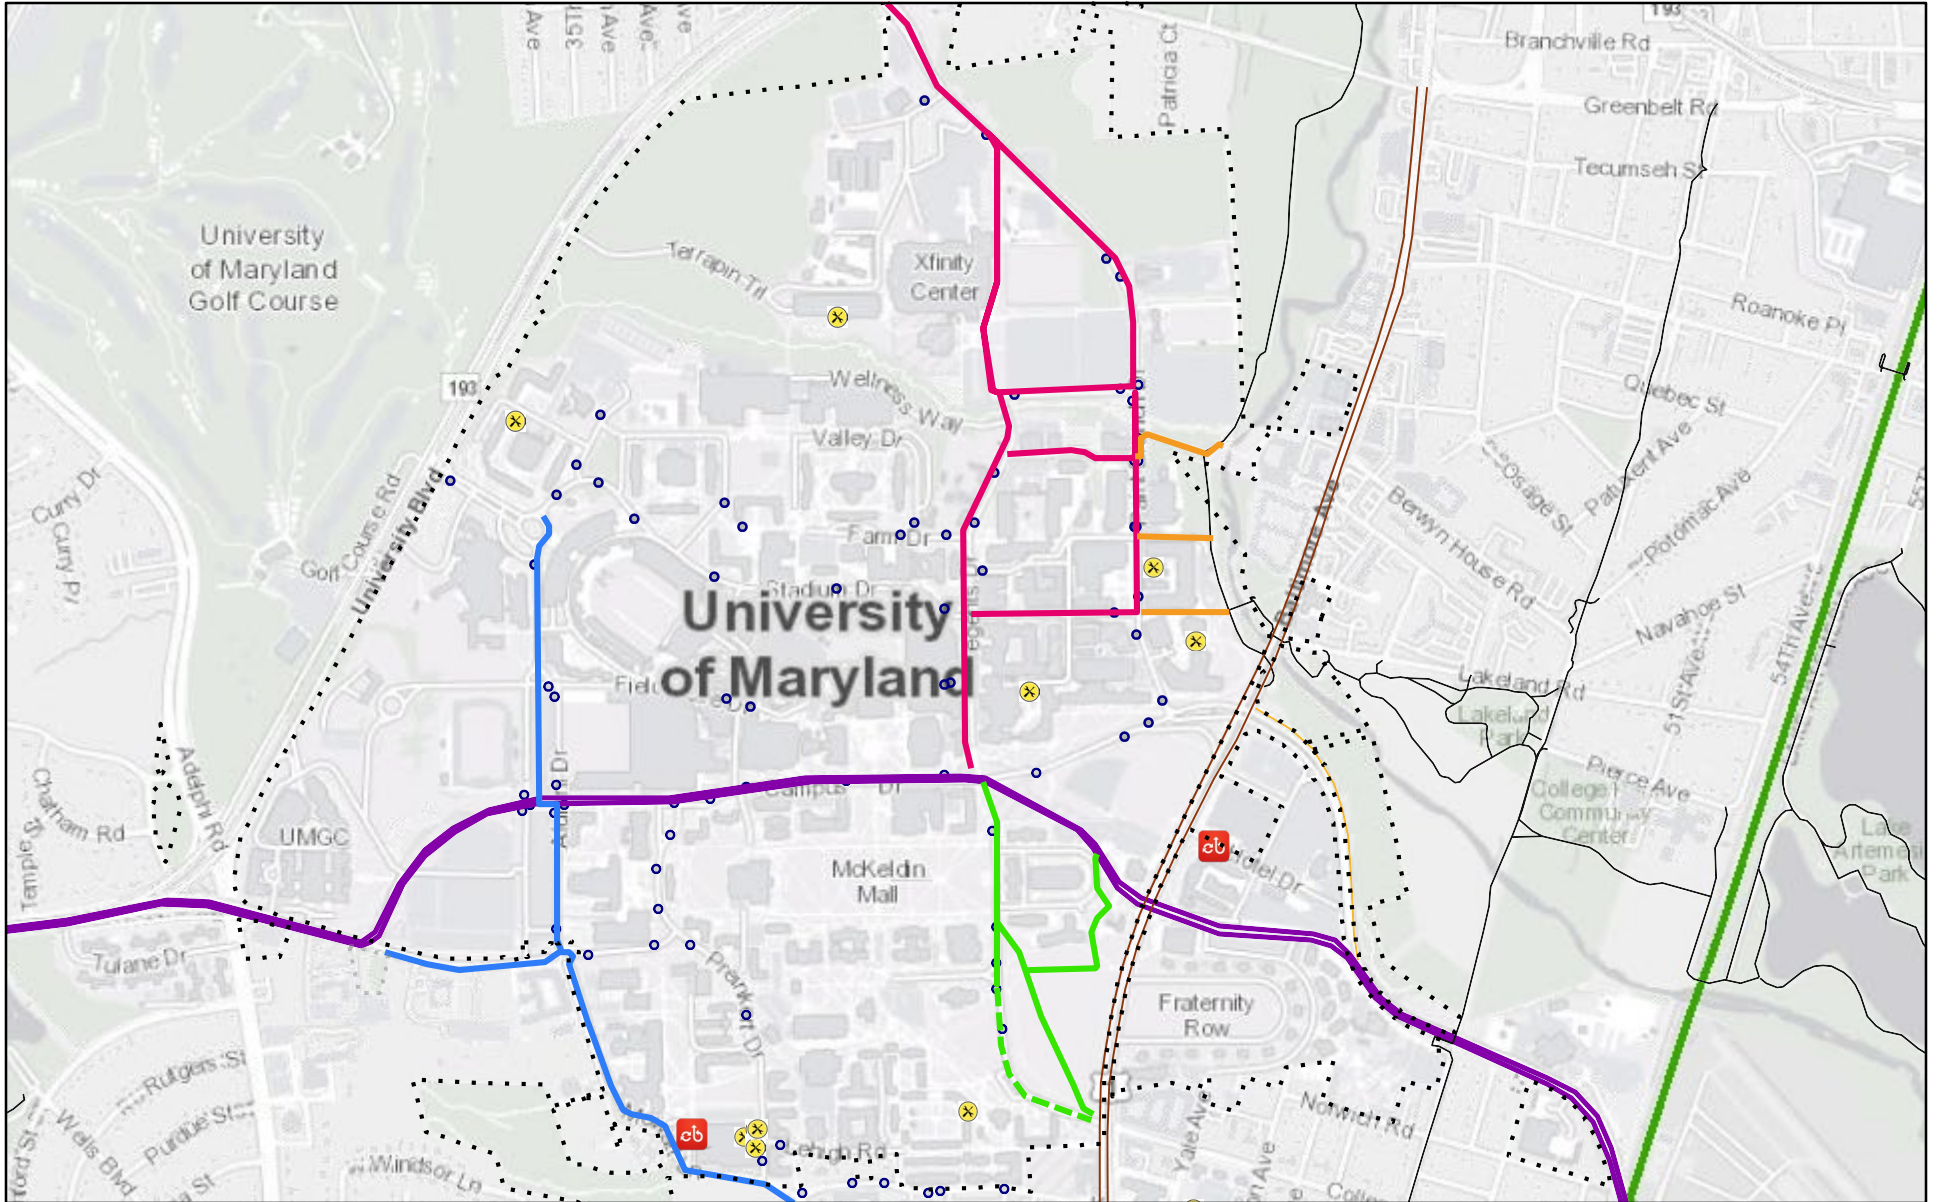

University of Maryland - College Park Campus Bikeways Project Map

March 2024

3/25/2024

UMD Campus Boundary

.....

Campus Bikeways Study Segments

- 1
- 2
- 3
- 4

Area Bike Routes (Planned & Existing)

- Anacostia Trails Network
- Baltimore Ave Bike Lanes (Under construction)
- Campus Drive Sidepath (Planned)

Bike Facilities (Future & Existing)

- ⊗ Bike Repair Stations
- ⊙ Bike Sharrows
- eb Future Capital Bikeshare Station

Transit Rail Facilities (Future & Existing)

- Purple Line Light Rail Alignment
- WMATA Green Line

Planning Data and Resources Team, UMD Facilities Management, University of Maryland, Esri, HERE, University of Maryland, M-NCPPC, MNCPPC,