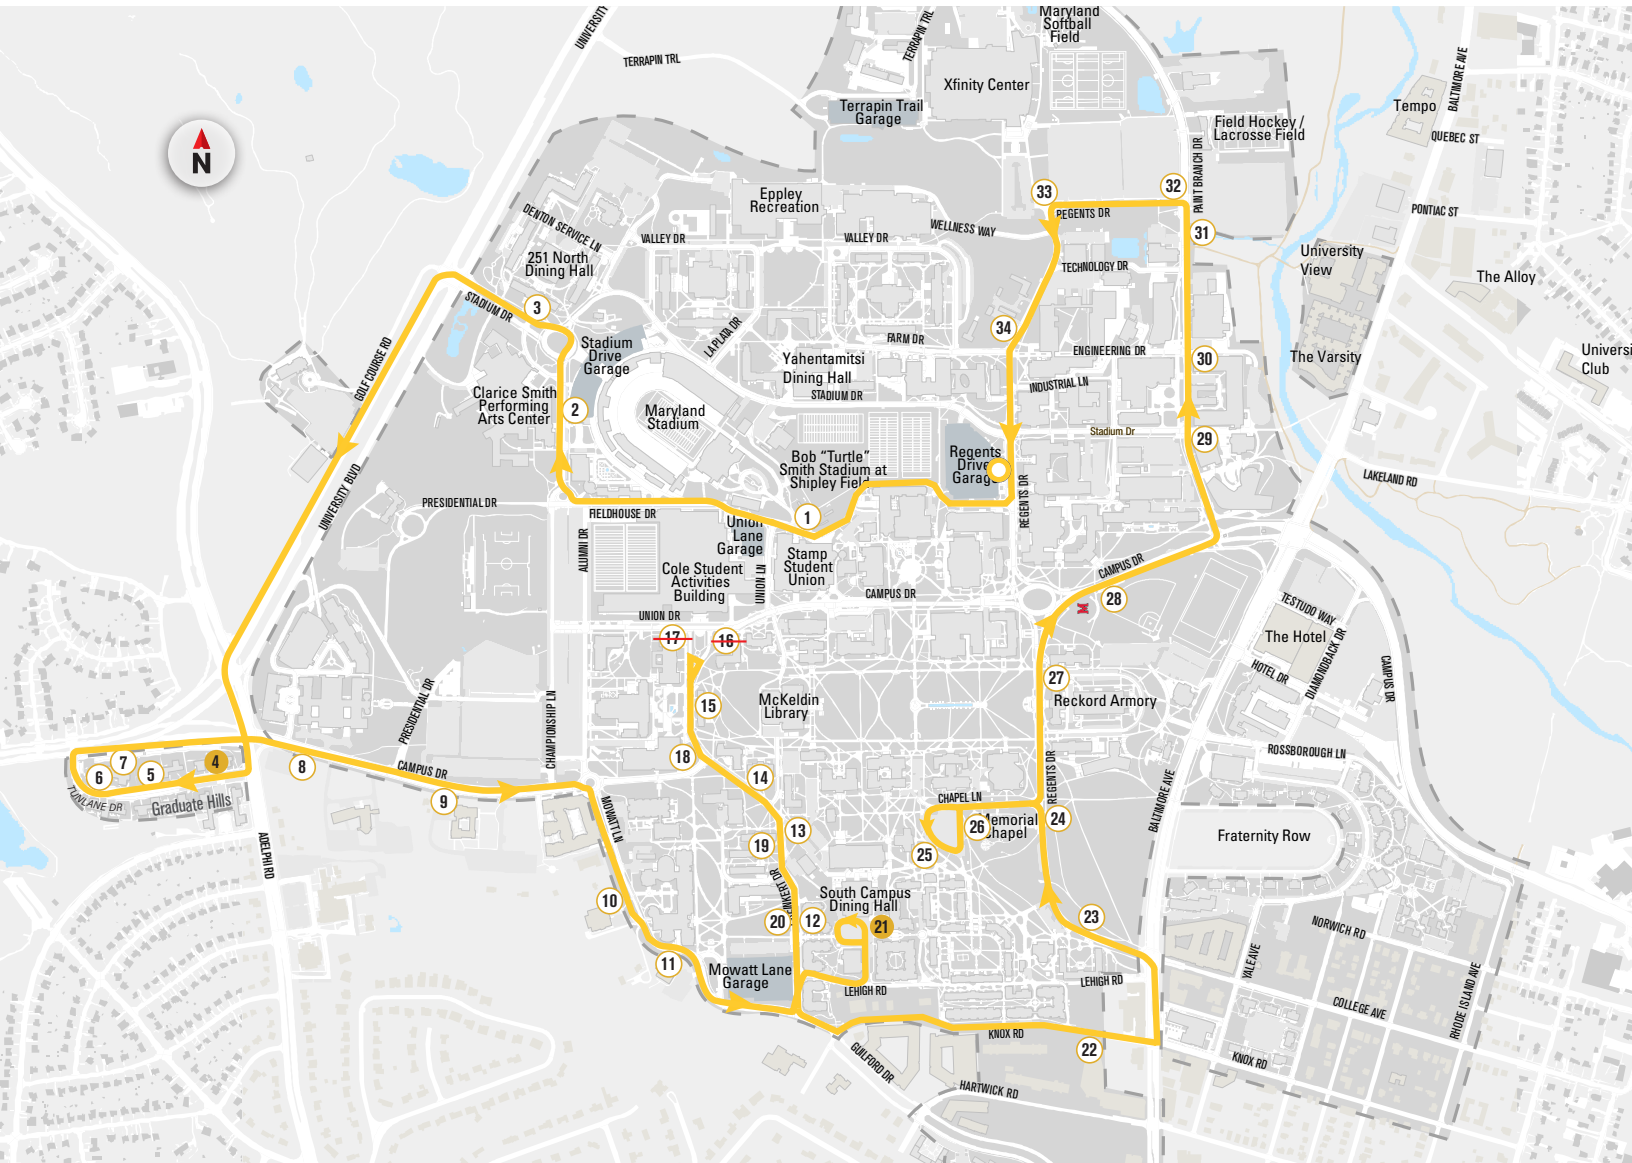

X: This departure will not operate during periods of reduced service. For real-time updates, refer to the Transit app.

Operates daily; Fall and Spring semesters when the University is open

Effective JANUARY 21, 2024

TRANSPORTATION SERVICES

Shuttle-UM

118 GOLD

STOP ID #	Stop #	Stop Location
1001	●	Regents Drive Garage
1515	1	Bob "Turtle" Smith Stadium
1342	2	Alumni Drive at Stadium Drive Garage
1313	3	Denton Hall
2681	4	Graduate Hills at 3424 Tulane Drive
2683	5	Graduate Hills at 3410 Tulane Drive
2685	6	Graduate Hills at 3404 Tulane Drive
2688	7	University Boulevard at Graduate Hills
1592	8	Campus Drive at UMGCC Lot 19
1596	9	University Methodist Church
1561	10	Van Munching Hall
1565	11	LDS Institute of Religion
1544	12	South Campus Commons 5 and 6
1540	13	Preinkert Drive at Lot A
1536	14	Somerset Hall
1554	15	Anne Arundel Hall
1552	16	Dorchester Hall
1531	17	Benjamin Building

STOP ID #	Stop #	Stop Location
1535	18	Art/Sociology Building
1539	19	Wicomico Hall
1543	20	Preinkert Drive at Lot MV
1570	21	South Campus Commons 1 and 2
2612	22	College Park Shopping Center
1710	23	Montgomery Hall
1706	24	Memorial Chapel
1581	25	Shoemaker Building
1582	26	Lot Y and Chapel Drive
1702	27	Mitchell Building
1722	28	Campus Drive at Math Slip
1726	29	Glenn L. Martin Wind Tunnel
1102	30	A.V. Williams Building
1106	31	Paint Branch Drive and Technology Drive
1121	32	Regents Drive and Paint Branch Drive
1125	33	Regents Drive at XFINITY Center
1129	34	Regents Drive and Farm Drive
1001	●	Regents Drive Garage