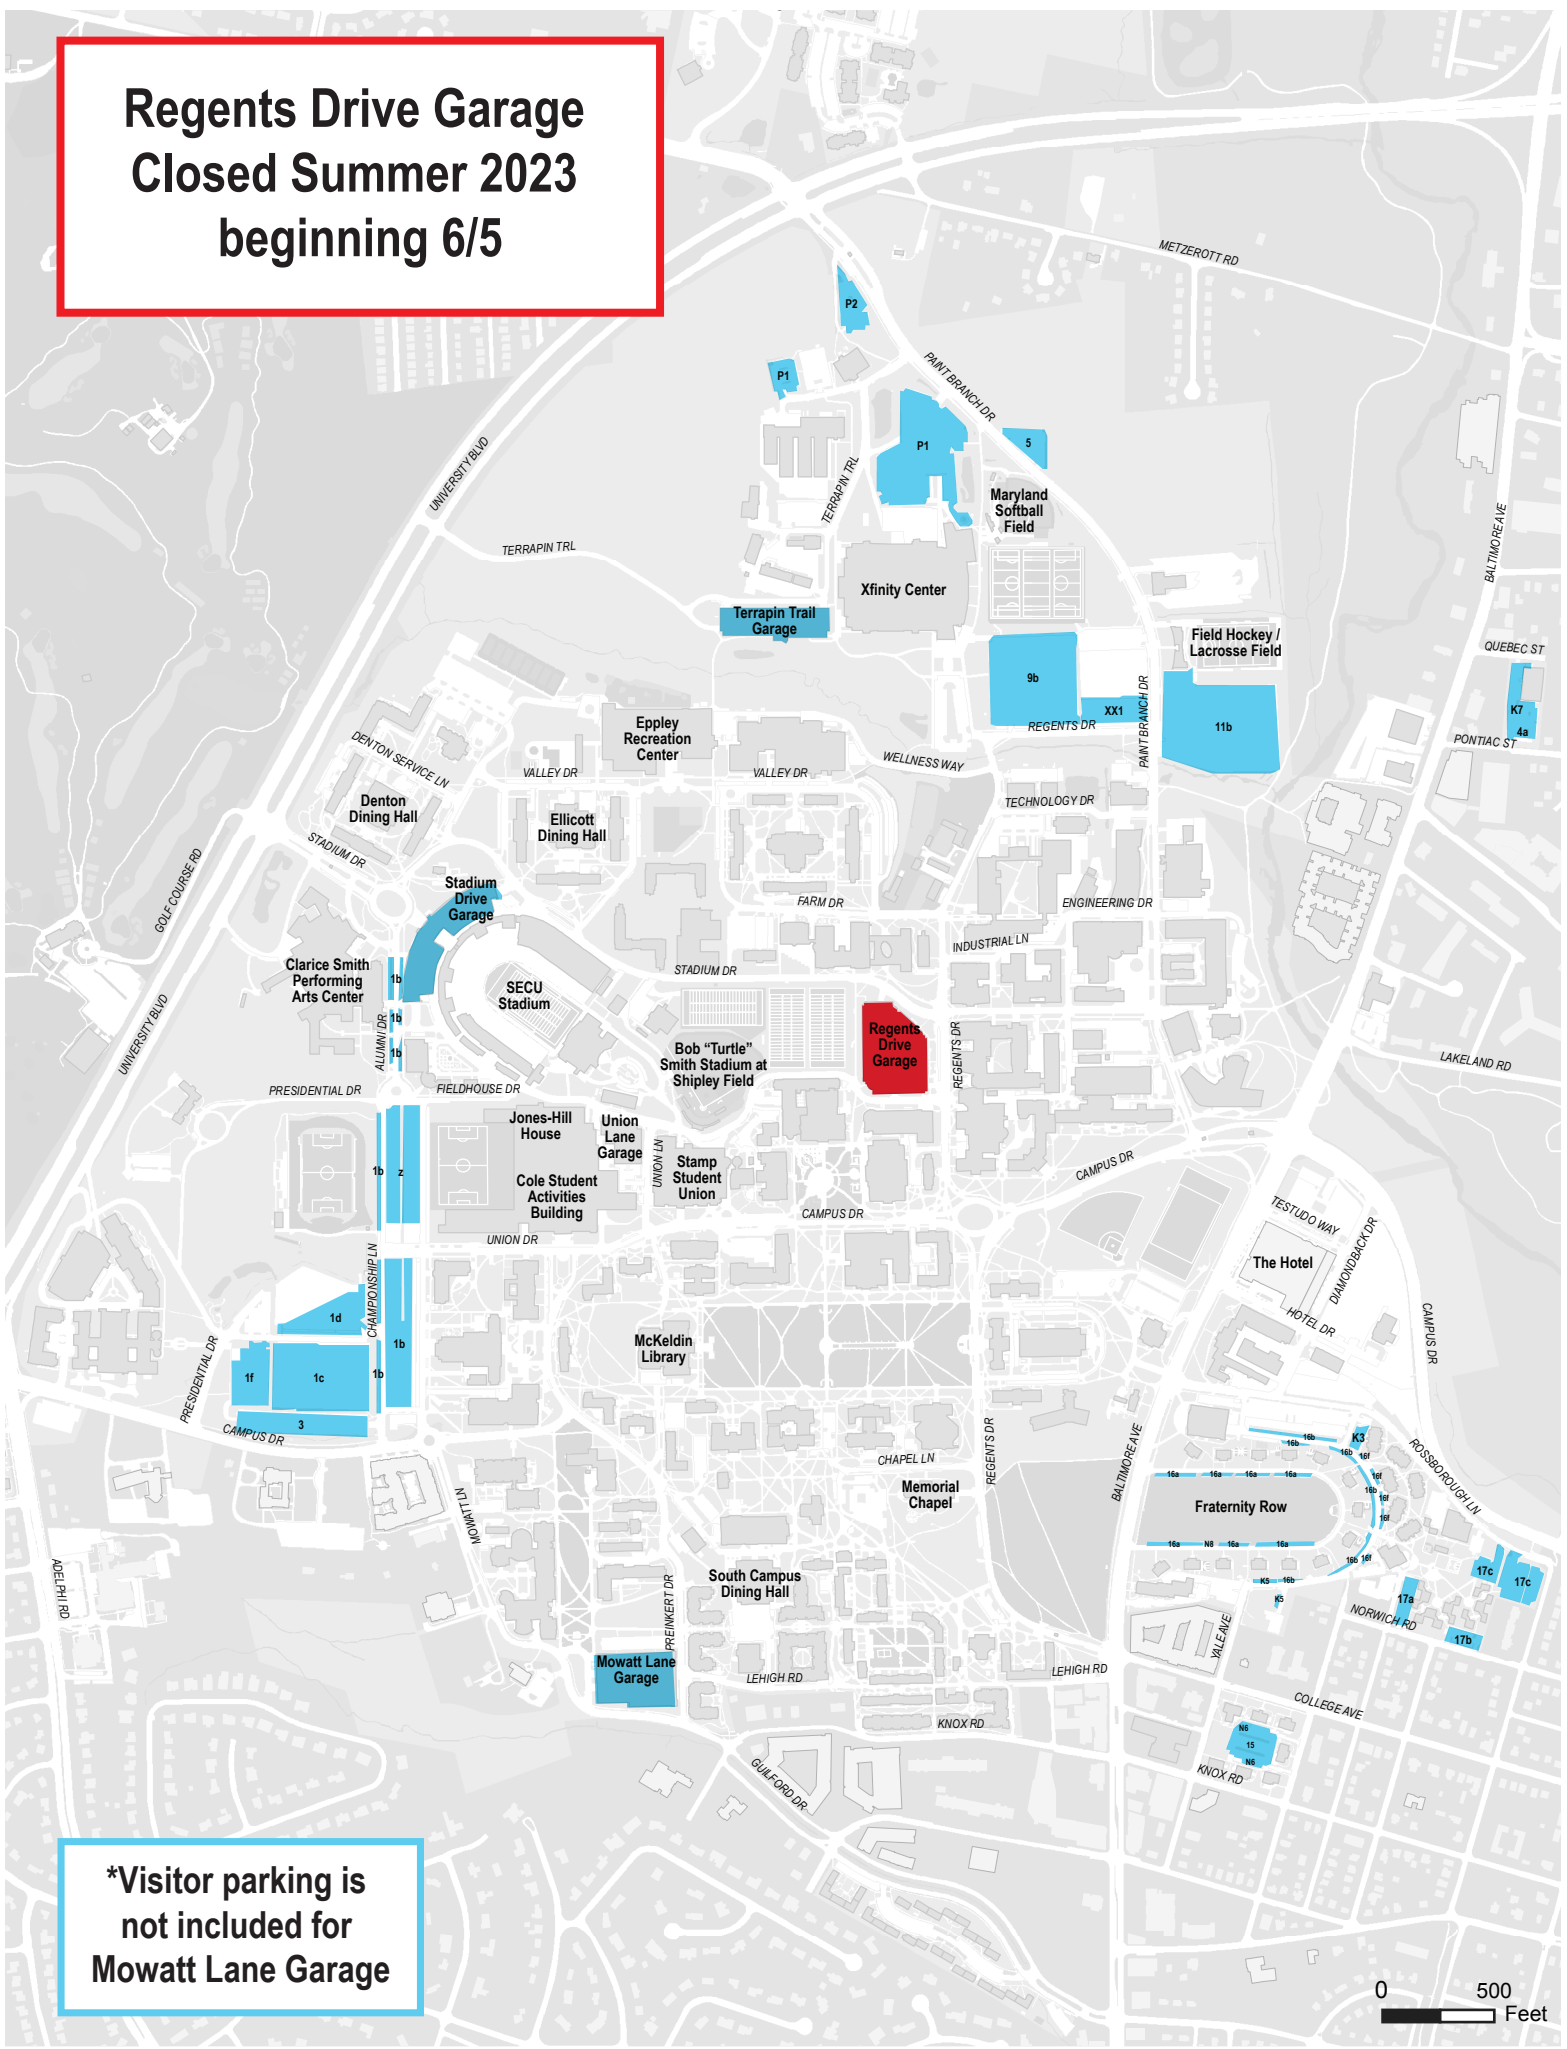

**Regents Drive Garage
Closed Summer 2023
beginning 6/5**

***Visitor parking is
not included for
Mowatt Lane Garage**