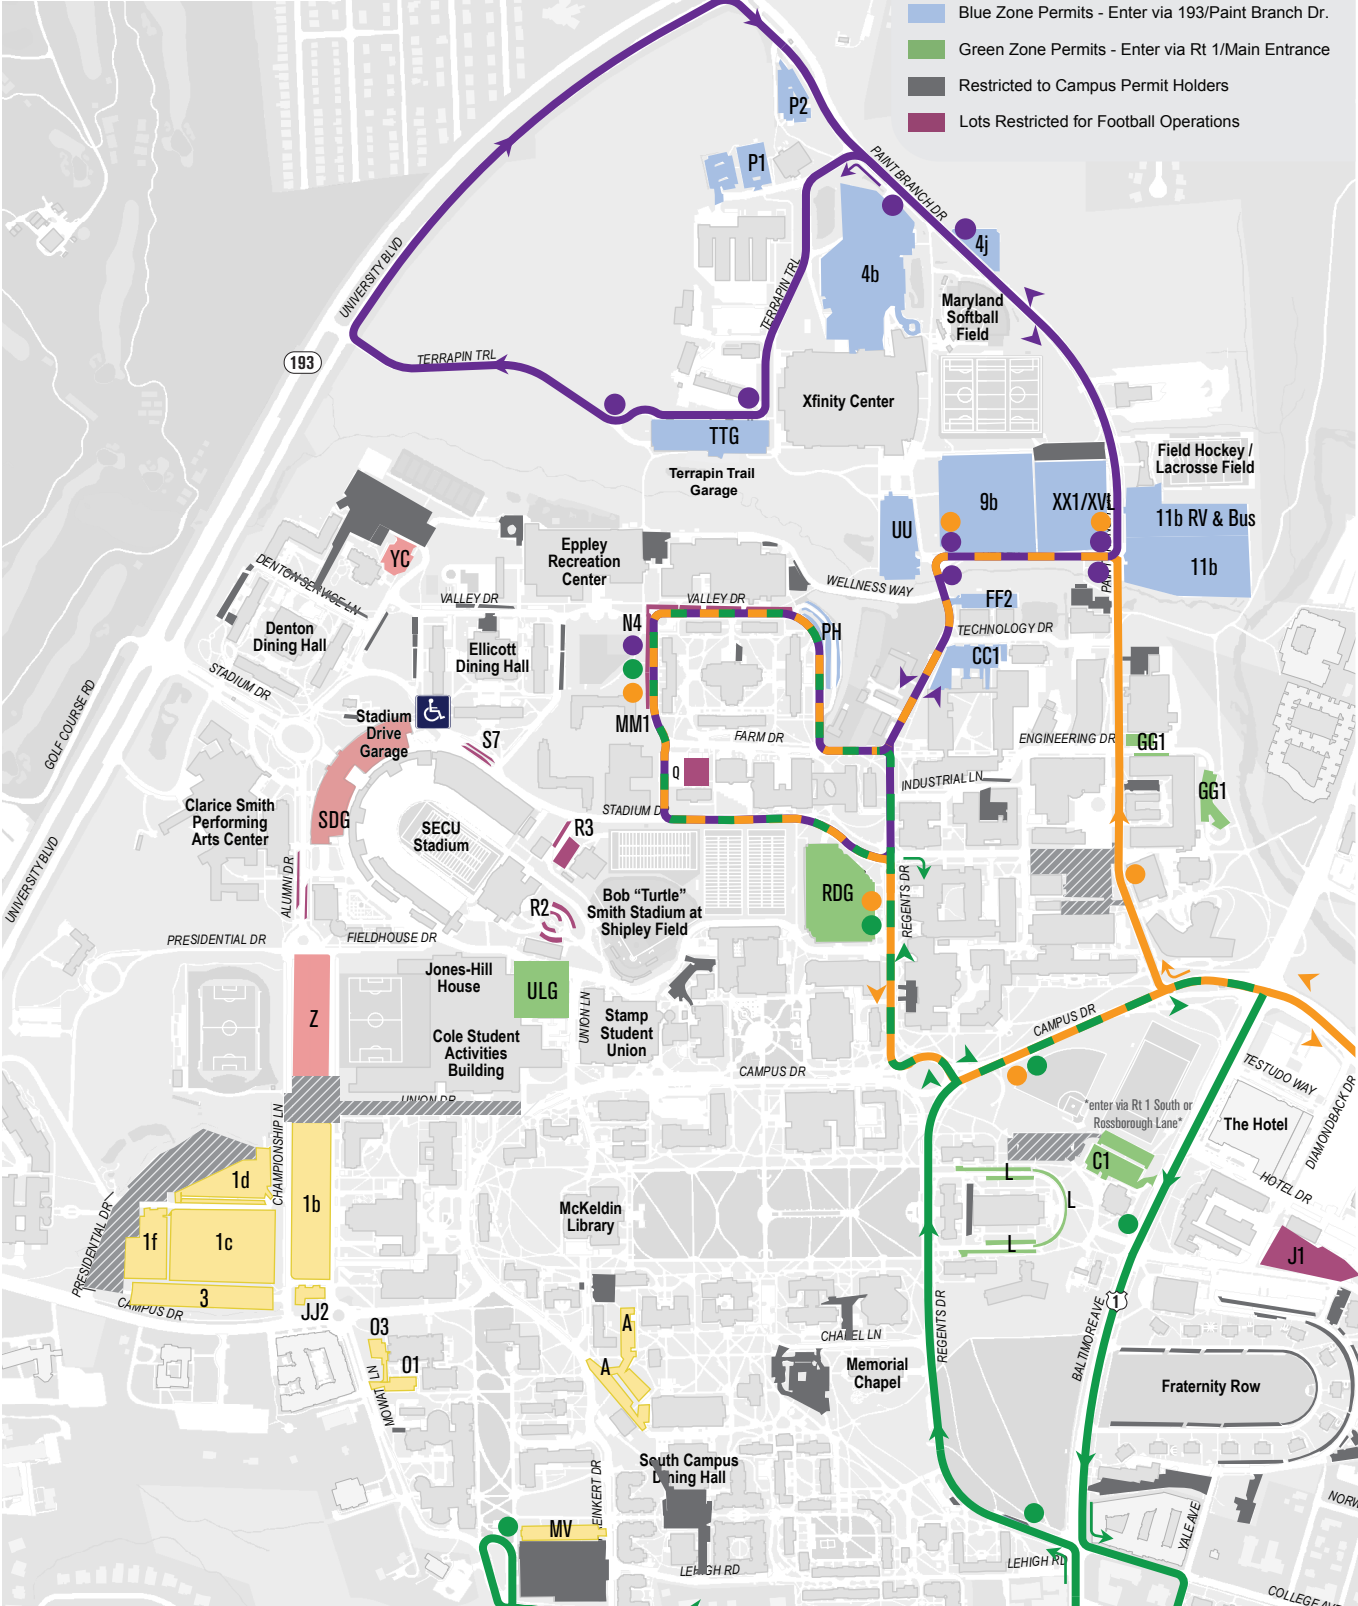

# Football Parking & Quickbus Map

## Parking Permits

- █ Red Zone Permits - Enter via 193/Stadium Dr.
- █ Gold Zone Permits - Enter via Adelphi Rd/Campus Dr.
- █ Blue Zone Permits - Enter via 193/Paint Branch Dr.
- █ Green Zone Permits - Enter via Rt 1/Main Entrance
- █ Restricted to Campus Permit Holders
- █ Lots Restricted for Football Operations

## LOT DIRECTORY

- Entrance:  
193/Stadium Dr.
- SDG
- YC
- Z
- Entrance:  
Campus Drive via Adelphi Rd
- 1b
- 1c
- 1d
- 1f
- 3
- A
- JJ2
- MV
- O1
- O3
- Entrance:  
193/Paint Branch Dr.
- 4b
- 4j
- 9b
- 11b
- 11bRV
- CC1
- FF2
- P1
- P2
- PH
- TTG
- UU
- XX1/XVL
- Entrance:  
Rt 1 Main Gate
- C1
- GG1
- L
- M
- RDG
- ULG
- Closed for  
FB Operations**
- Q
- J1
- R2
- R3
- S7
- Alumni Dr.
- N4, MM1 (quickbus)
- SPH Visitor (quickbus)

## Quickbus Routes & Stops

3 hours prior to kickoff until 30 minutes after kickoff		Halftime until 1 hour after final whistle	
<span style="color: purple;">█</span> Xfinity Center / North Parking Loop	10 - 15 Minutes	Buses on all routes depart Lot SPH on an as-needed basis.	
<span style="color: orange;">█</span> College Park Metro Loop	5 - 10 Minutes		
<span style="color: green;">█</span> South Parking Loop	10 - 15 Minutes		