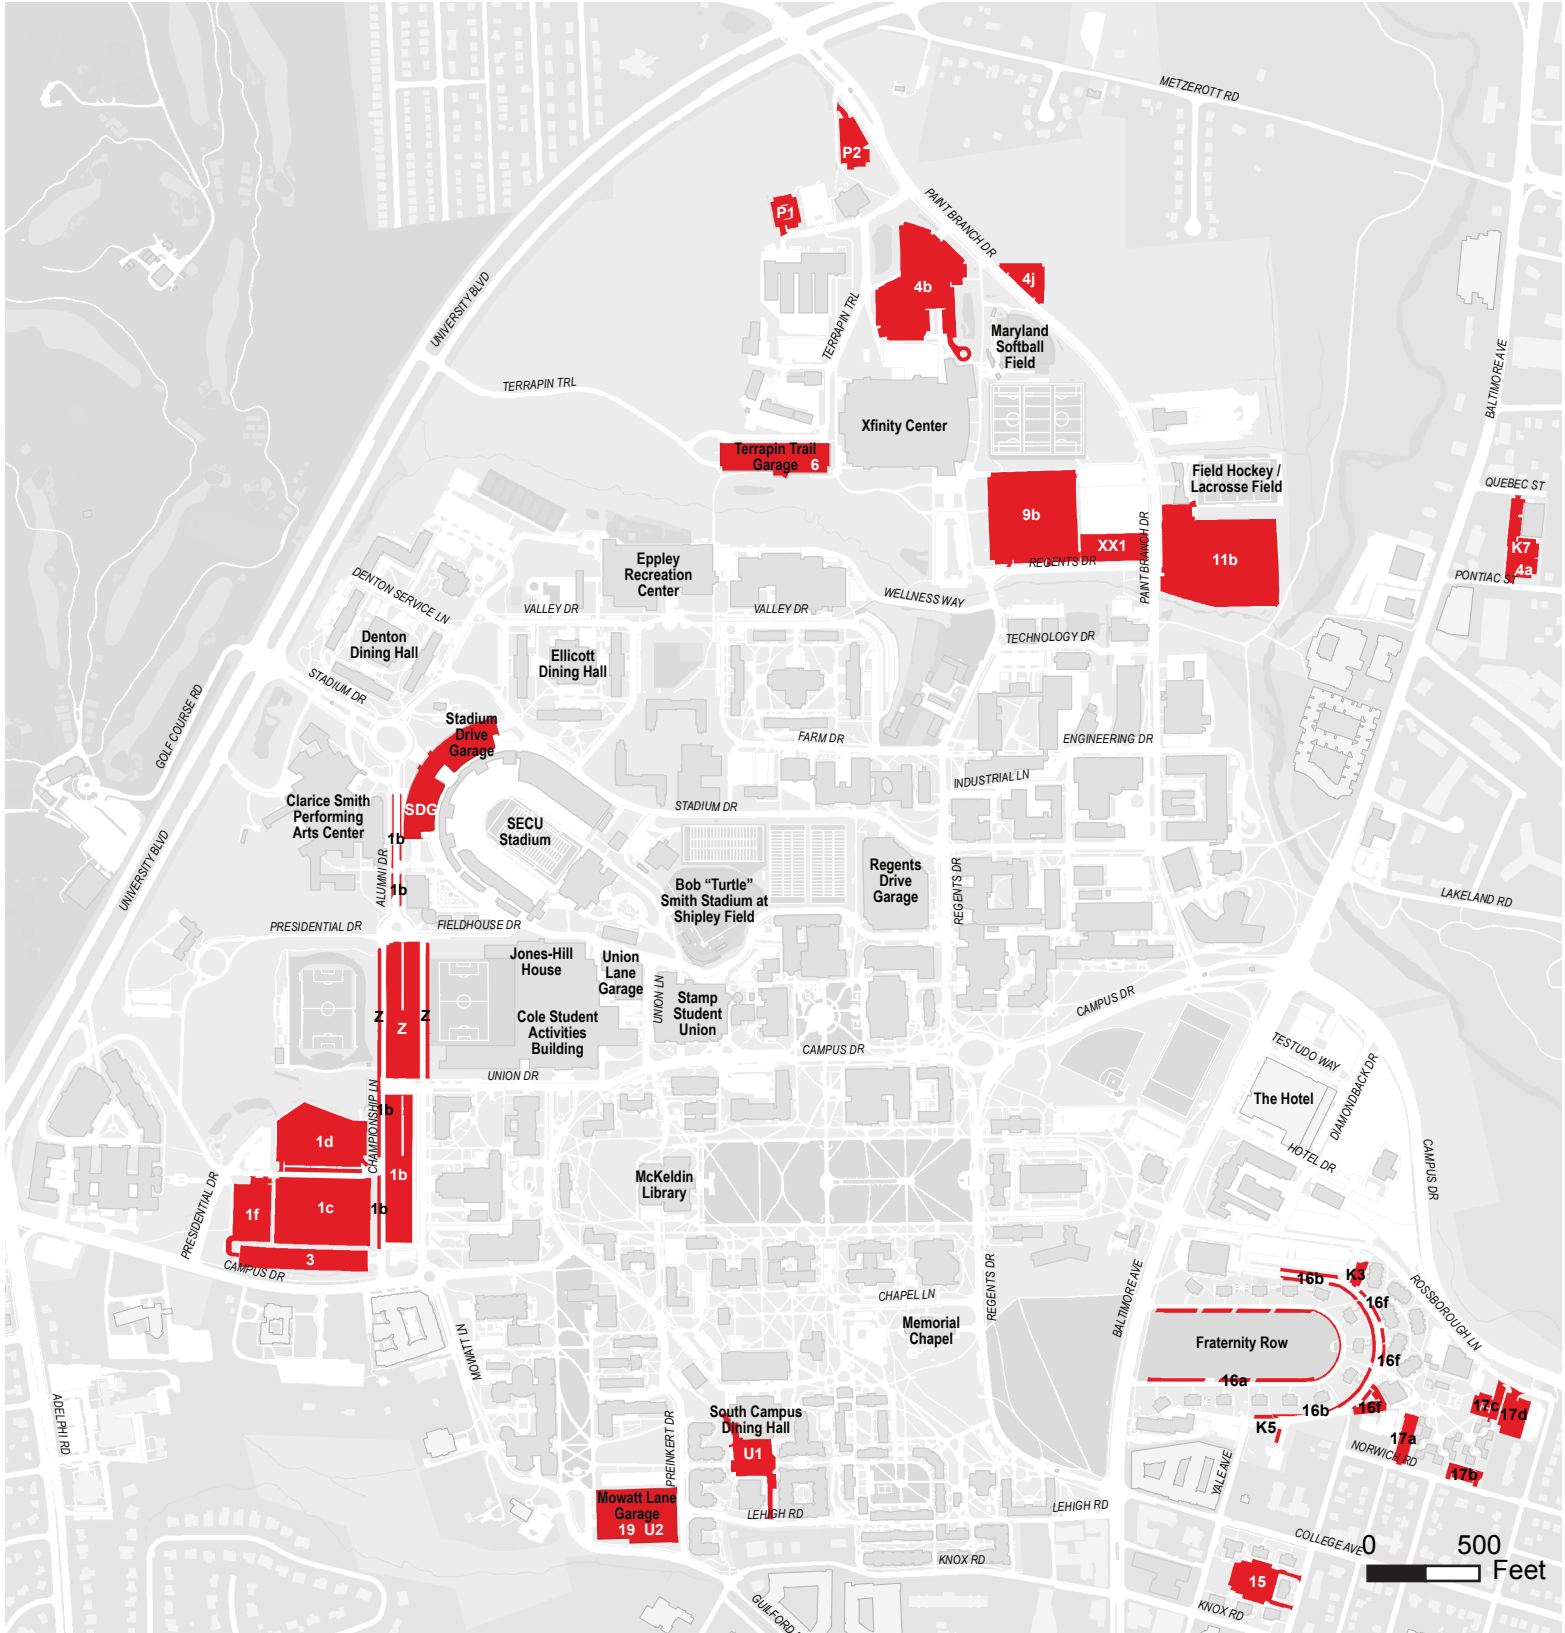

Faculty/Staff Overflow Parking

CAMPUS MAP

TRANSPORTATION SERVICES

FACULTY/STAFF OVERFLOW PARKING LOTS INCLUDE:

OR ANY LOT ON CAMPUS THAT BEGINS WITH A NUMBER WITH THE EXCEPTION OF LOT 2