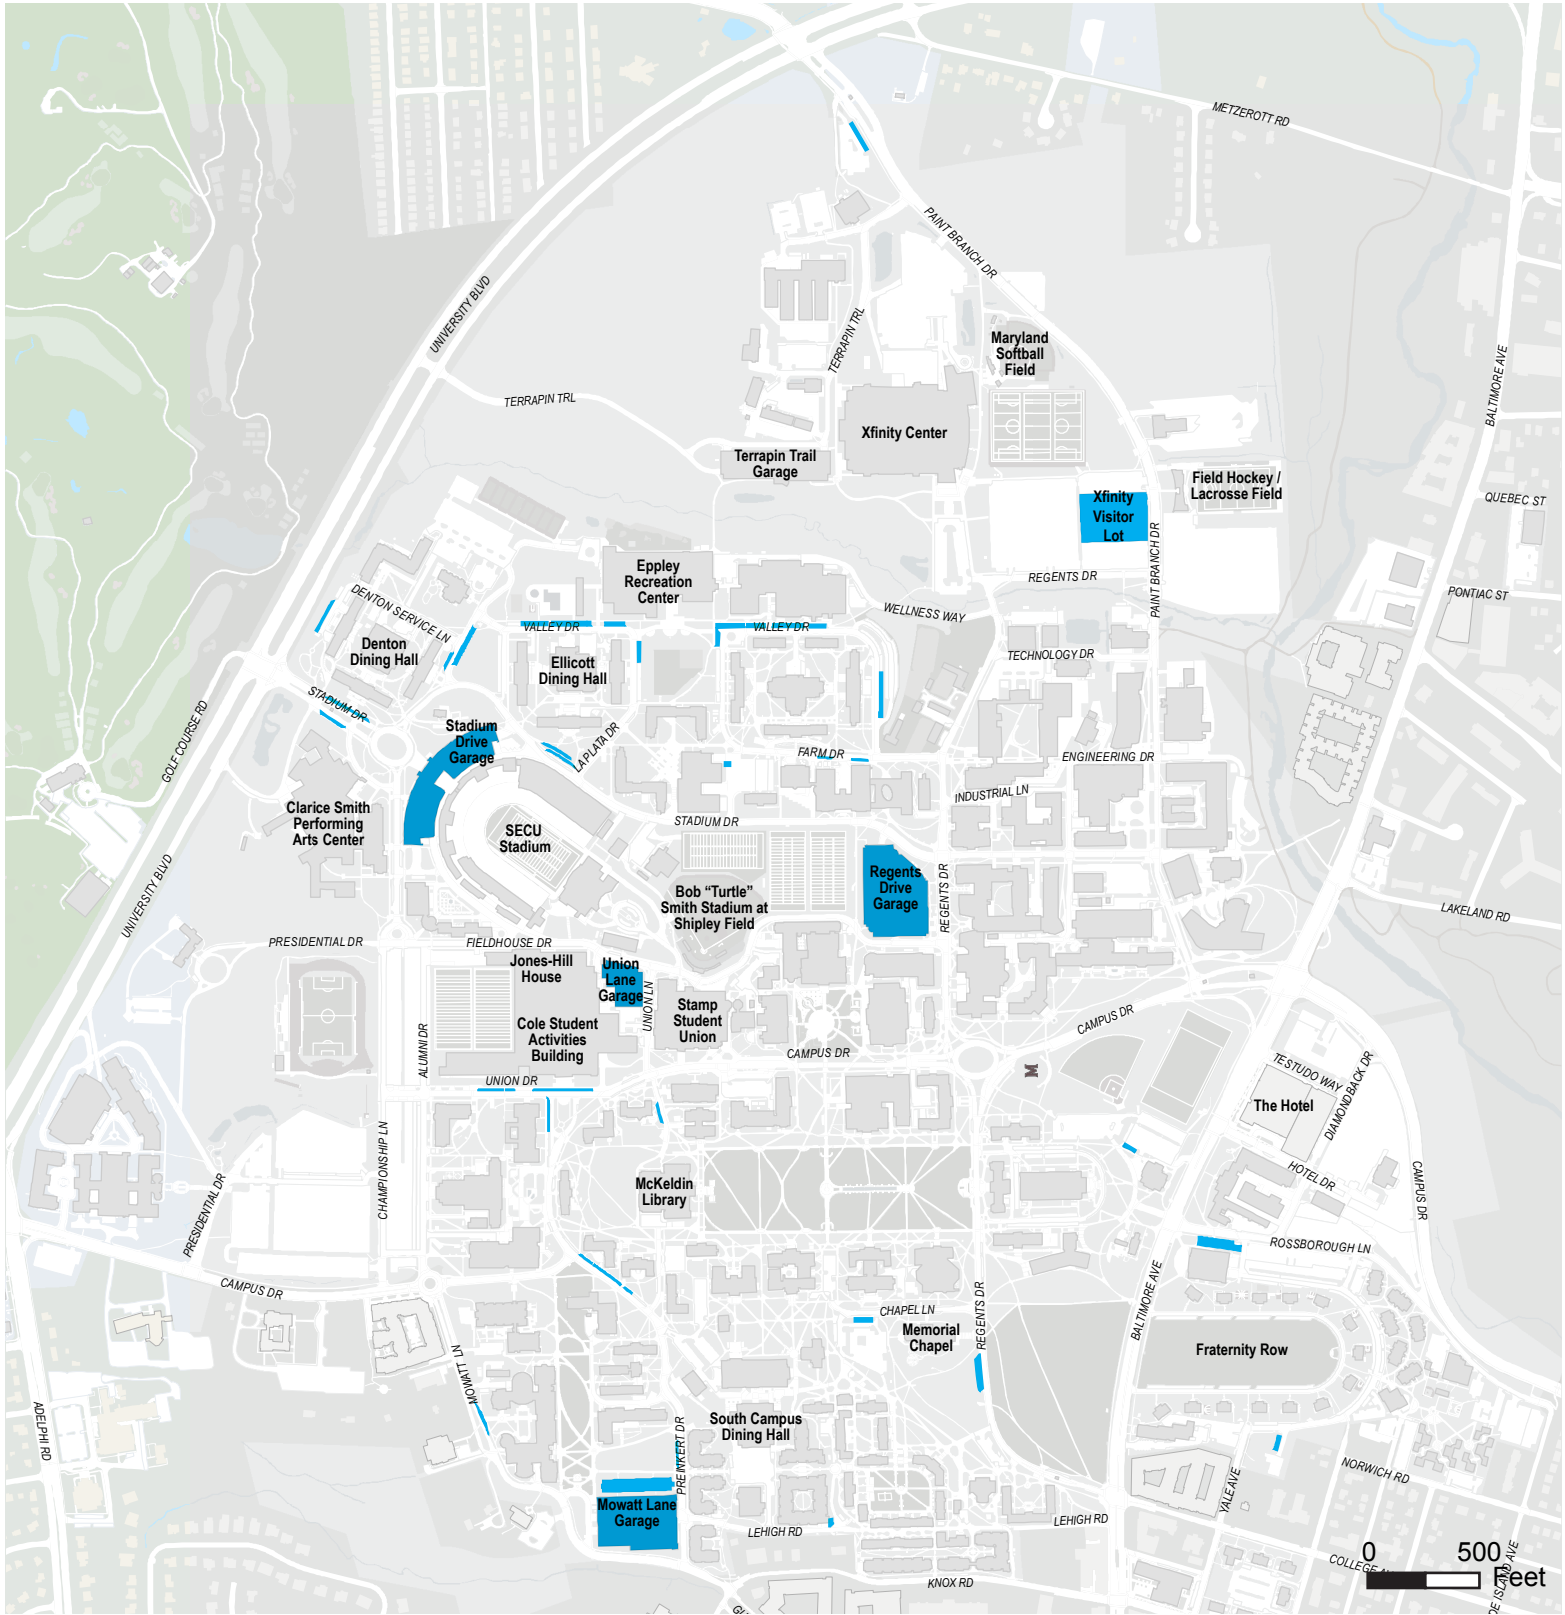

Visitor Parking

CAMPUS MAP

TRANSPORTATION SERVICES

(updated: 9/23)

Hours of Operation
7am to Midnight daily

Parking Rates
\$3/hour (No Daily Rate)

NOTE: During the hours of 7 AM through midnight, visitors must either pay a single head parking meter or a parking pay station. When parking in pay station locations visitors may start/add parking time through the Parkmobile app.

Accessibility Parking is available throughout campus. All visitors must pay to park on campus.