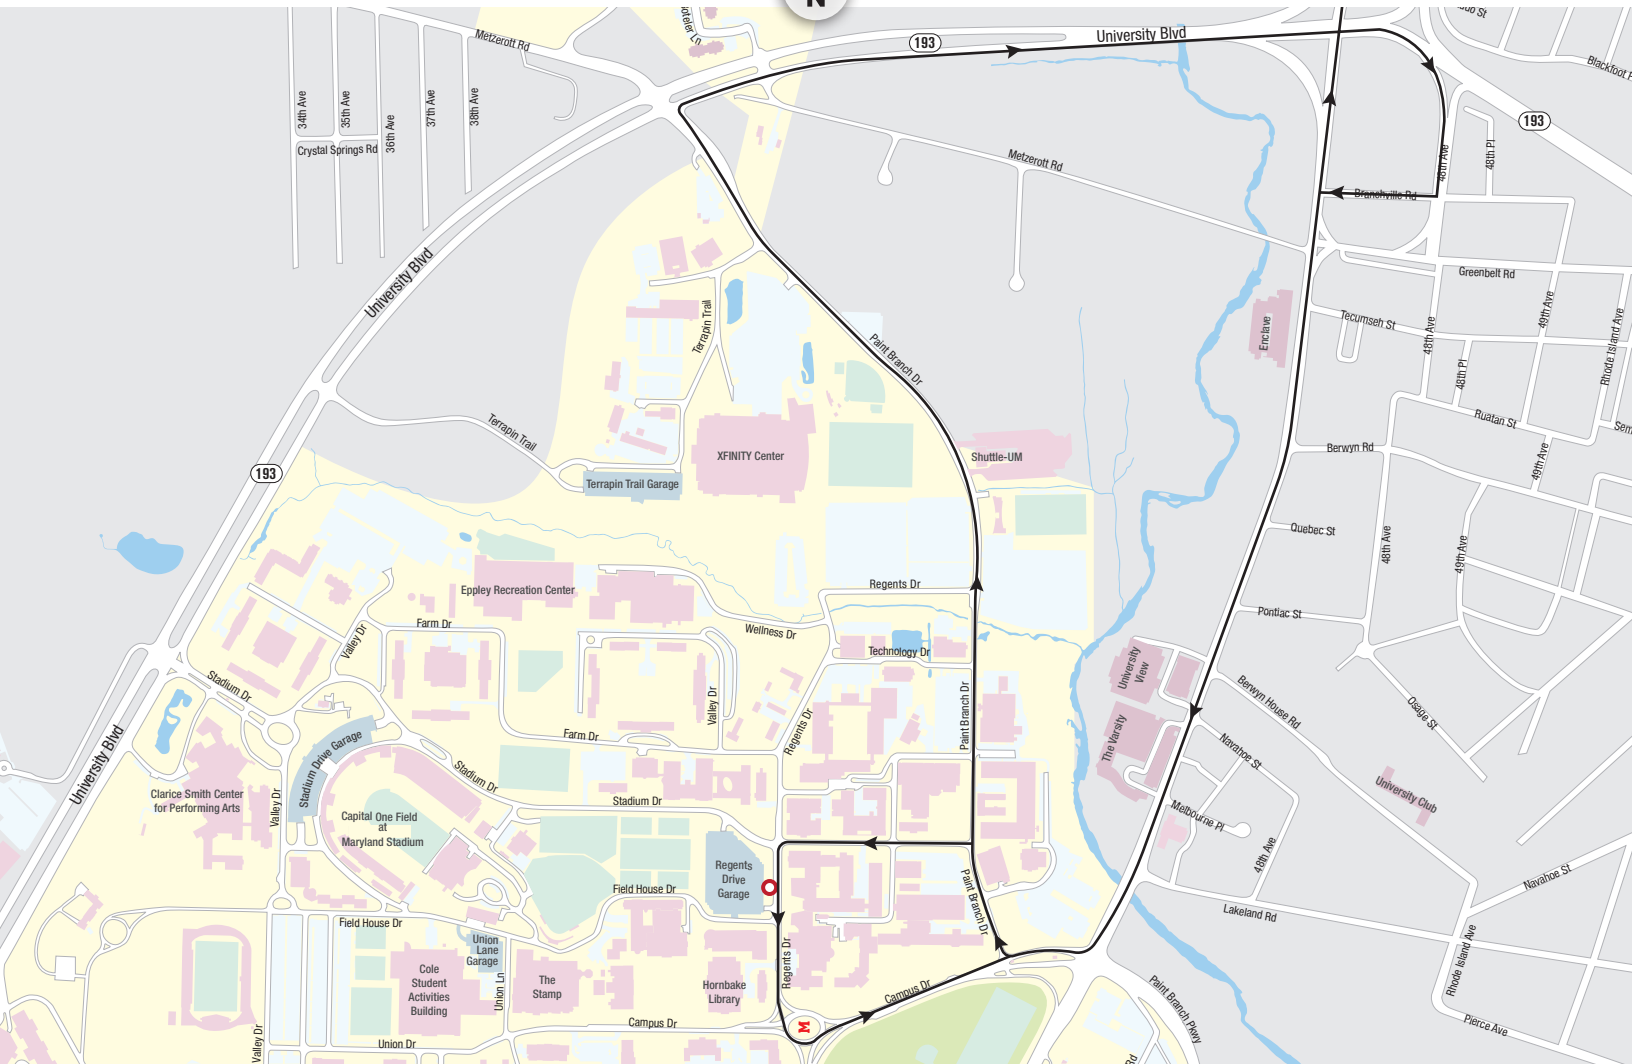

142 COLUMBIA PARK & RIDE

DEPART MONDAY-FRIDAY ARRIVE		
REGENTS DRIVE GARAGE	BROKEN LAND EAST PARK & RIDE LOT	REGENTS DRIVE GARAGE
●	#1	●
AM SERVICE		
7:30	8:05	8:50
8:50	9:30	10:10
SERVICE CEASES UNTIL TIMES BELOW		
11:35	12:15	12:55
PM SERVICE		
12:55	1:35	2:15
SERVICE CEASES UNTIL TIMES BELOW		
2:30	3:15	4:00
4:00	4:45	5:30
SERVICE CEASES UNTIL TIMES BELOW		
7:05	7:50	8:35
8:35	9:20	10:05

Monitors:

View bus arrival times for Lot HH, the Union and Regents Garage from the monitors located in the lower Southeast entrance of the Union and in the lobby of the Transportation Office (Regents Garage).

TRANSPORTATION SERVICES

Shuttle-UM

142 COLUMBIA PARK & RIDE

NextBUS #	Stop #	Stop Location
10003	●	Regents Drive Garage
50040	1	Broken Land East Park & Ride Lot
10003	●	Regents Drive Garage