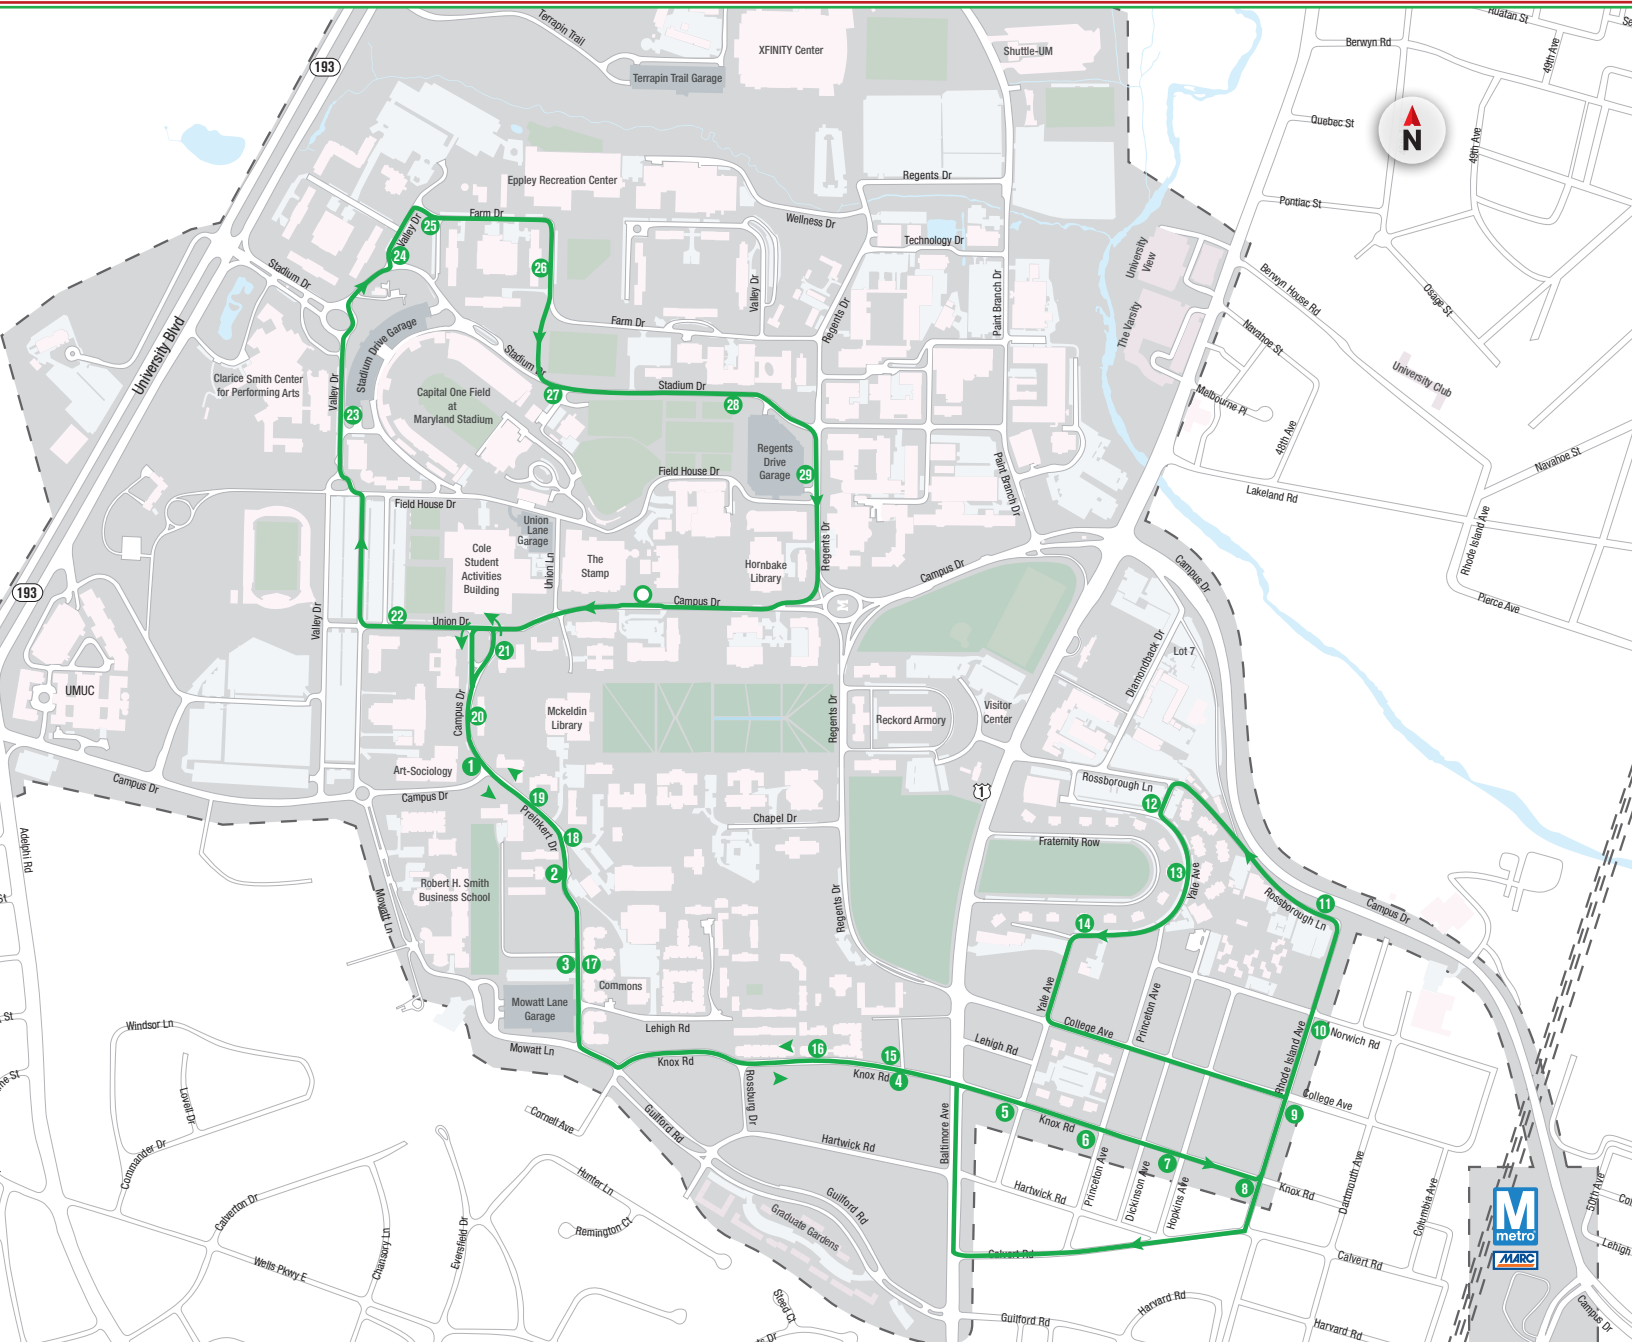

Operates daily; year-round when the University is open.

Monitors:

View bus arrival times for Lot HH, the Union and Regents Garage from the monitors located in the lower Southeast entrance of the Union and in the lobby of the Transportation Office (Regents Garage).

Bus Shelter LCD Screens:

LCD screens are located at various bus shelters. The screens will tell you the approximate bus arrival times.

Website:

- Log onto: www.transportation.umd.edu
- Click on the NextBus button at the top of the page
- Select your route, then direction, then your stop.

TRANSPORTATION SERVICES

Shuttle-UM

122 GREEN

NextBUS #	Stop #	Stop Location	NextBUS #	Stop #	Stop Location
10001	●	Stamp Student Union - Slip	50015	16	South Campus Commons 3 and 4
27719	1	Art/Sociology Building	34728	17	South Campus Commons 5 and 6
30089	2	Wicomico Hall	36430	18	Preinkert Drive at Lot A
50002	3	Preinkert Drive at Lot MV	27412	19	Somerset Hall
30138	4	College Park Shopping Center	27941	20	Anne Arundel Hall
50013	5	Knox Road and Yale Avenue	48075	21	Dorchester Hall
34238	6	Knox Road and Princeton Avenue	36495	22	Union Drive at Lot 1b
34217	7	Knox Road and Hopkins Avenue	36261	23	Valley Drive at Stadium Drive Garage
34970	8	Knox Road and Rhode Island Avenue	27227	24	Elkton Hall
34873	9	Rhode Island Avenue and College Avenue	27514	25	Hagerstown Hall
37126	10	Rhode Island Avenue and Norwich Road	27197	26	La Plata Hall
50011	11	Rosborough Lane and Rhode Island Avenue	37092	27	Varsity Team House
27726	12	Fraternity Row #5	55005	28	Stadium Drive at Atlantic Building
27364	13	Leonardtown Community Center	10003	29	Regents Drive Garage
27682	14	Fraternity Row #11	10001	●	Stamp Student Union - Slip
50014	15	College Park Shopping Center			