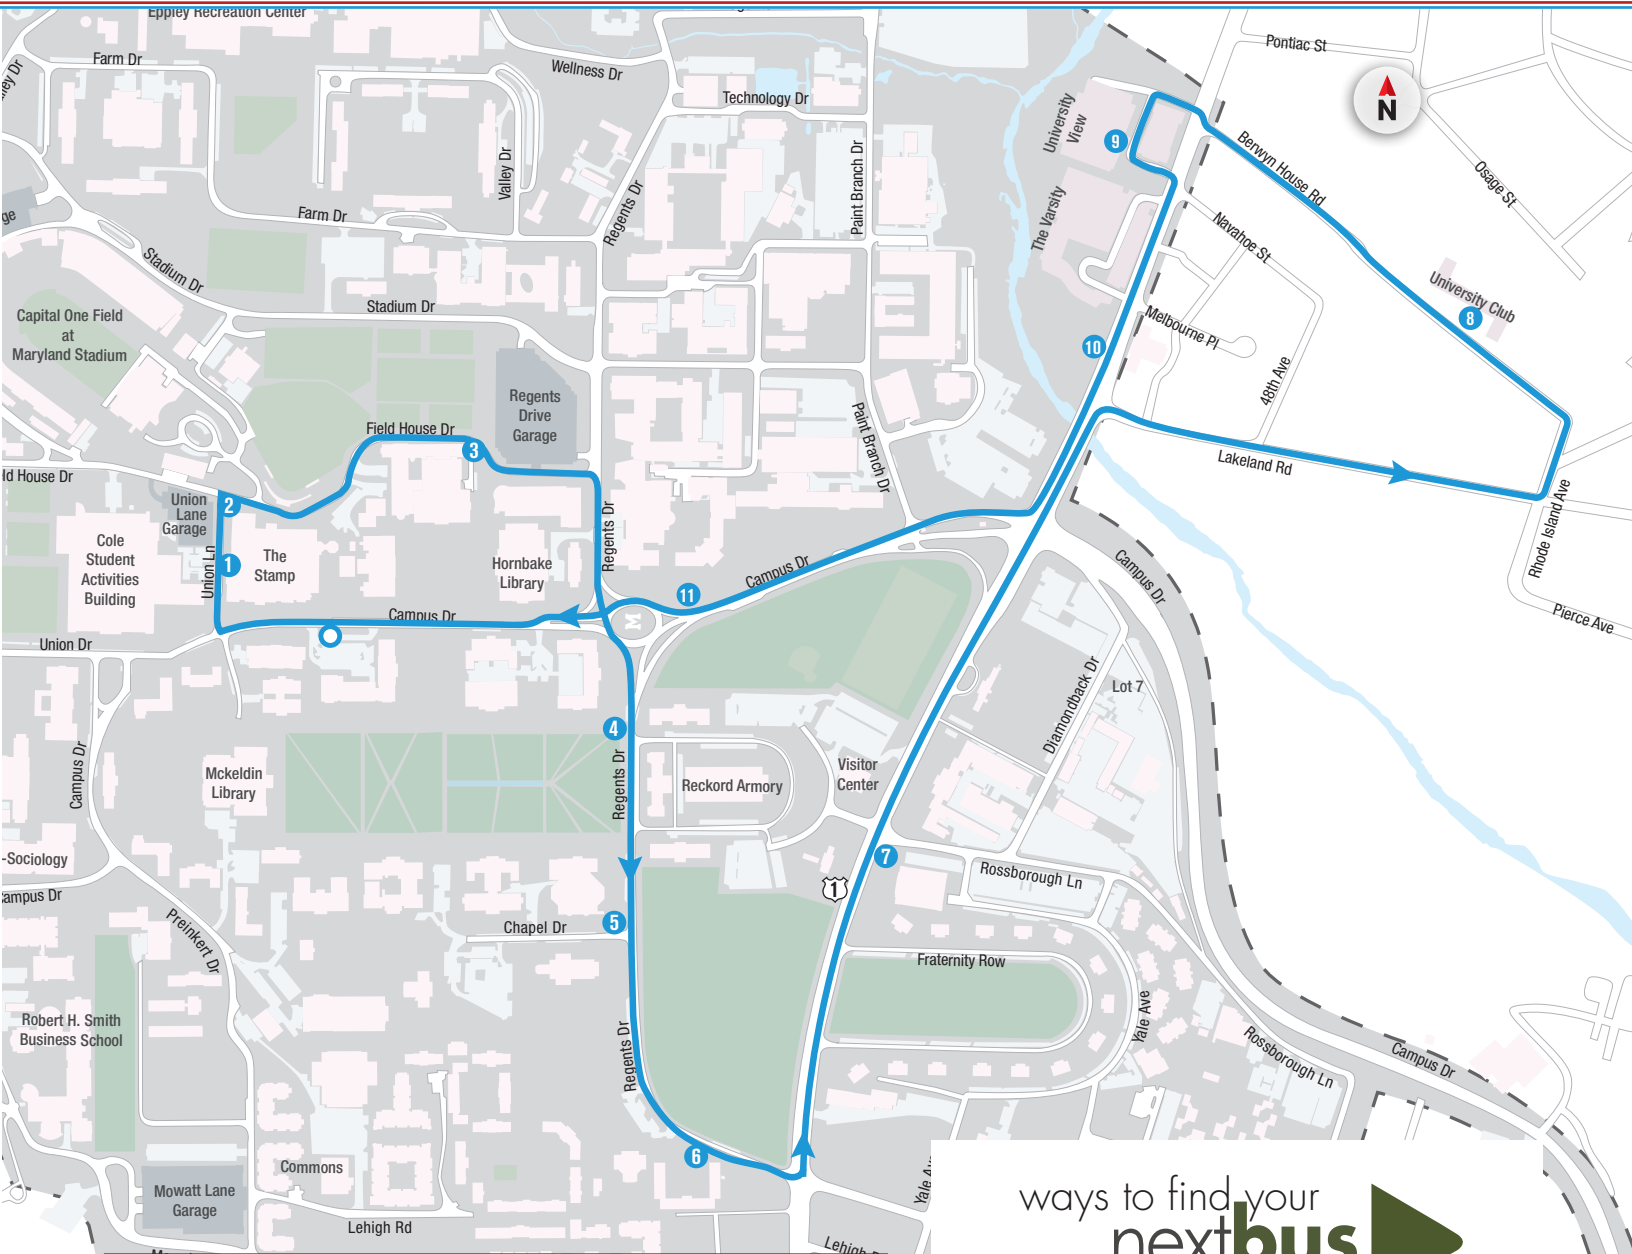

NITE RIDE

NITE Ride is a curb-to-curb evening service. Please use NITE Ride when the evening service routes are no longer in service or if your pick-up or destination is not on an evening service route. NITE Ride operates from 5:30 p.m. to 7:30 a.m. seven days a week during the fall and spring semesters. Call (301) 314-NITE (6483) to request a NITE Ride.

CONTACT INFORMATION: For immediate assistance: 301.314.2255 Public Relations: 301.314.0183 NITE Ride: 301.314.6483

TRANSPORTATION SERVICES

Shuttle-UM

117 BLUE

NextBUS #	Stop #	Stop Location
10002	●	Stamp Student Union - Lot HH
34507	1	Hoff Theater
27774	2	Union Lane and Fieldhouse Drive
50016	3	BioSciences Research Building
30487	4	Mitchell Building
30043	5	Memorial Chapel
30456	6	Montgomery Hall
27291	7	Ritchie Coliseum
31765	8	University Club Apartments
37105	9	University View
29789	10	Baltimore Avenue at The Varsity
36288	11	Campus Drive at M-Circle
10002	●	Stamp Student Union - Lot HH

Website:

- Log onto: www.transportation.umd.edu
- Click on the NextBus button at the top of the page
- Select your route, then direction, then your stop.

Monitors:

View bus arrival times for Lot HH, the Union and Regents Garage from the monitors located in the lower Southeast entrance of the Union and in the lobby of the Transportation Office (Regents Garage).

Bus Shelter LCD Screens:

LCD screens are located at various bus shelters. The screens will tell you the approximate bus arrival times.