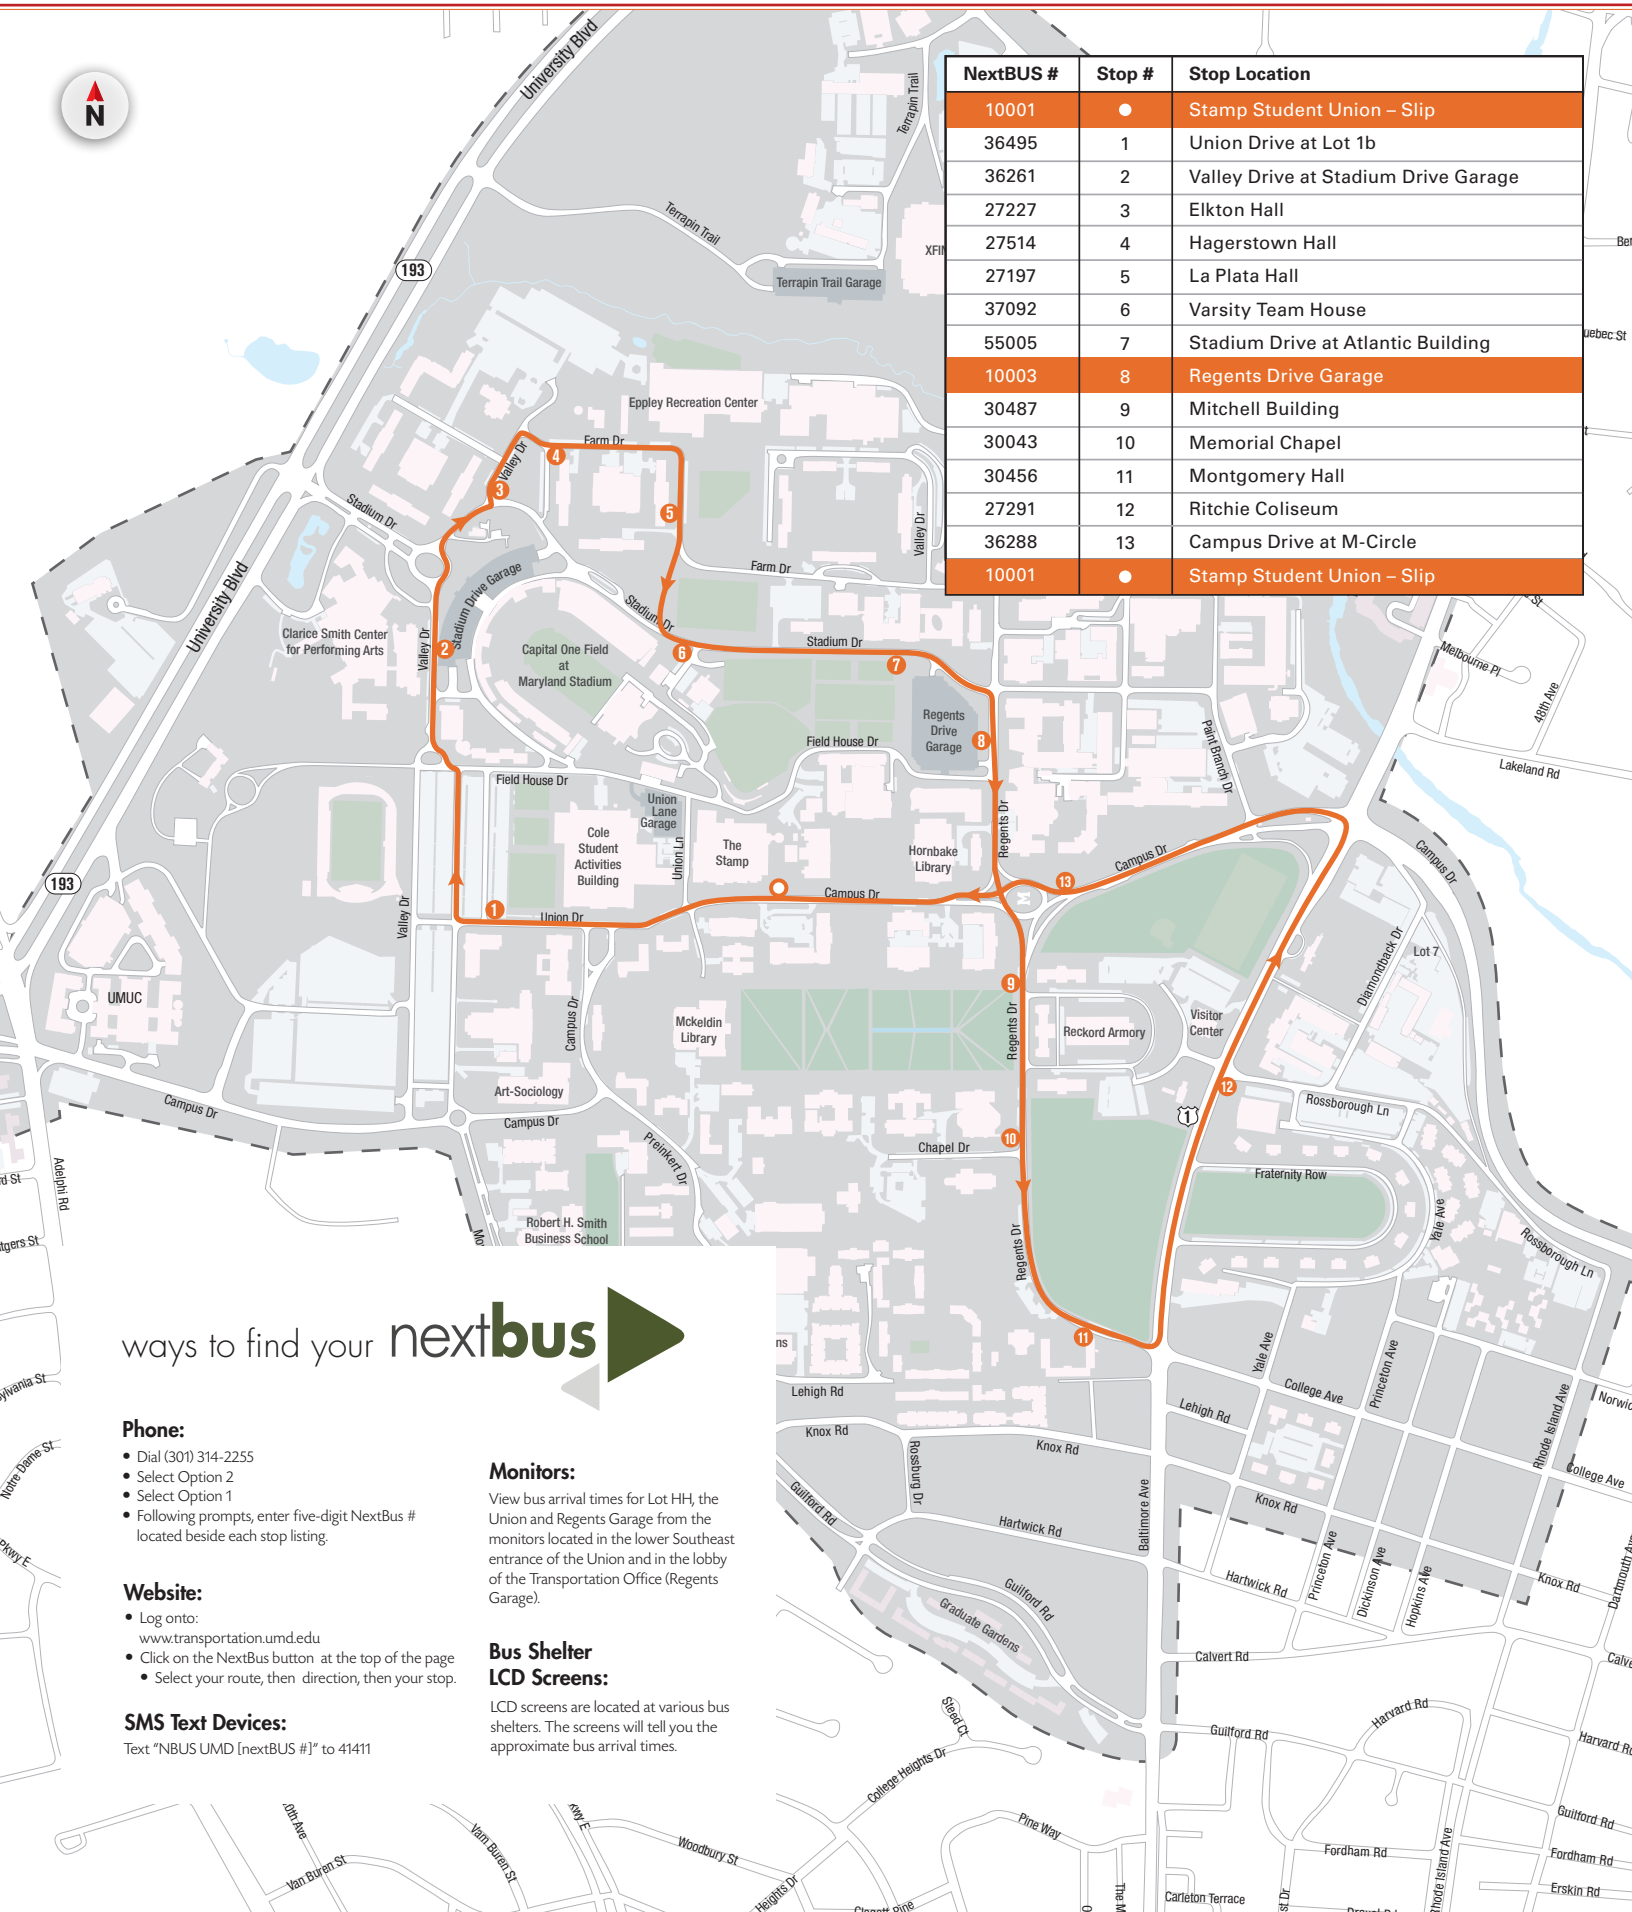

115 ORANGE

DEPART			DAILY			ARRIVE		
STAMP STUDENT UNION – SLIP		REGENTS DRIVE GARAGE		STAMP STUDENT UNION – SLIP				
●		# 8		●				
PM SERVICE								
5:30	5:41	5:56						
5:43	5:54	6:09						
5:56	6:07	6:22						
6:09	6:20	6:35						
6:22	6:33	6:48						
6:35	6:46	7:01						
6:48	6:59	7:14						
7:01	7:12	7:27						
7:14	7:25	7:40						
7:27	7:38	7:53						
7:40	7:51	8:06						
7:53	8:04	8:19						
8:19	8:30	8:45						
8:45	8:56	9:11						
9:11	9:22	9:37						
9:31	9:42	9:57						
9:57	10:08	10:23						
10:23	10:34	10:49						
10:49	11:00	11:15						
11:02	11:13	11:28						
11:15	11:26	11:41						
11:28	11:39	11:54						
11:41	11:52	12:07						
11:54	12:05	12:20						
AM SERVICE								
12:07	12:18	12:33						
12:20	12:31	12:46						
12:33	12:44	12:59						
12:46	12:57	1:12						
12:59	1:10	1:25						
1:12	1:23	1:38						
1:25	1:36	1:51						
1:38	1:49	2:04						
1:51	2:02	2:17						
2:04	2:15	2:30						
2:17	2:28	2:43						
2:30	2:41	2:56						

TRANSPORTATION SERVICES

Shuttle-UM

115 ORANGE

NextBUS #	Stop #	Stop Location
10001	●	Stamp Student Union – Slip
36495	1	Union Drive at Lot 1b
36261	2	Valley Drive at Stadium Drive Garage
27227	3	Elkton Hall
27514	4	Hagerstown Hall
27197	5	La Plata Hall
37092	6	Varsity Team House
55005	7	Stadium Drive at Atlantic Building
10003	8	Regents Drive Garage
30487	9	Mitchell Building
30043	10	Memorial Chapel
30456	11	Montgomery Hall
27291	12	Ritchie Coliseum
36288	13	Campus Drive at M-Circle
10001	●	Stamp Student Union – Slip

SMS Text Devices:

Text "NBUS UMD [nextBUS #]" to 41411

Monitors:

View bus arrival times for Lot HH, the Union and Regents Garage from the monitors located in the lower Southeast entrance of the Union and in the lobby of the Transportation Office (Regents Garage).

Bus Shelter LCD Screens:

LCD screens are located at various bus shelters. The screens will tell you the approximate bus arrival times.