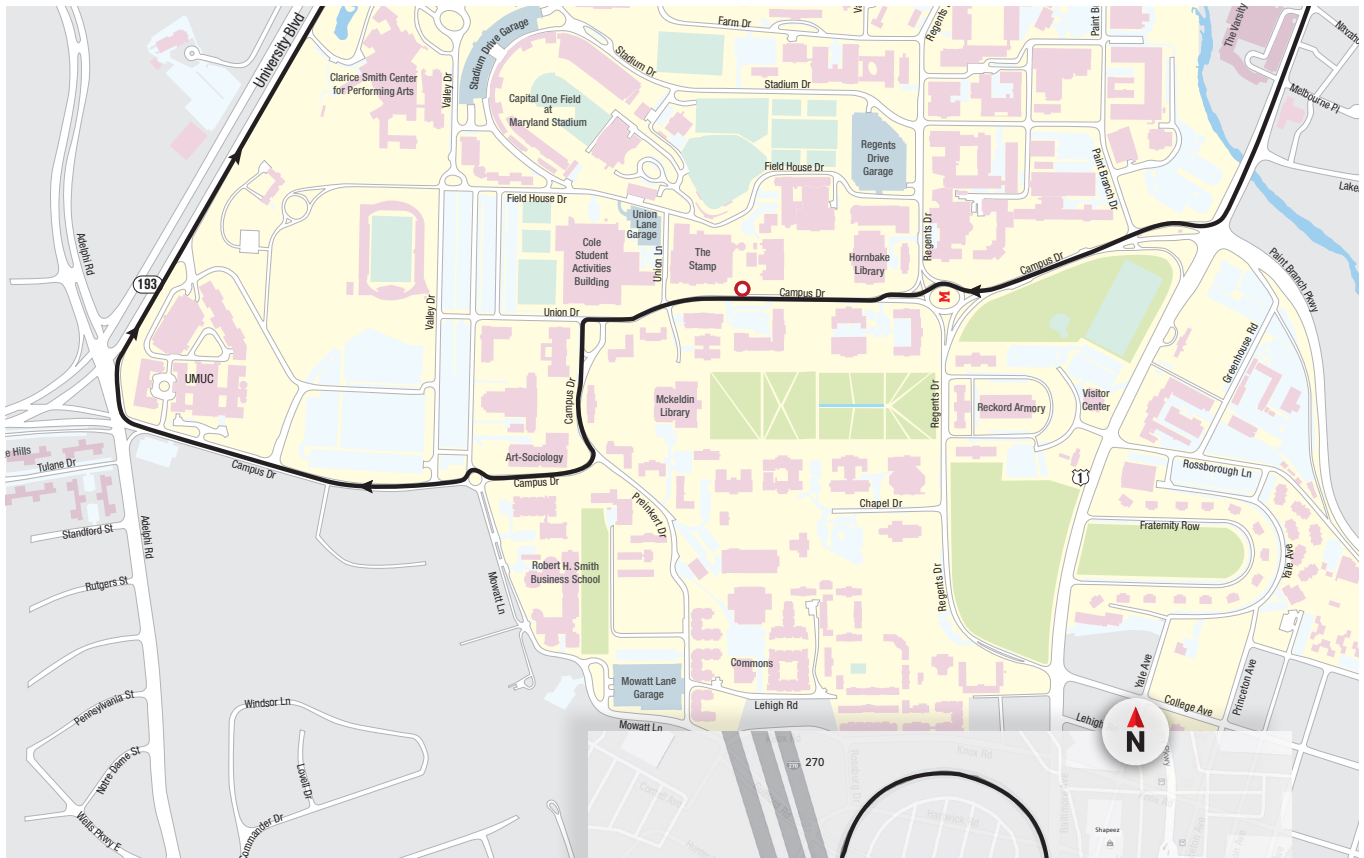

141 GAITHERSBURG PARK & RIDE

ways to find your nextbus

SMS Text Devices:

Text "NBUS UMD
[nextBUS #]" to 41411

Monitors:

View bus arrival times for Lot HH, the Union and Regents Garage from the monitors located in the lower Southeast entrance of the Union and in the lobby of the Transportation Office (Regents Garage).

Bus Shelter LCD Screens:

LCD screens are located at various bus shelters. The screens will tell you the approximate bus arrival times.

Website:

- Log onto: www.transportation.umd.edu
- Click on the NextBus button at the top of the page
- Select your route, then direction, then your stop.

Phone:

- Dial (301) 314-2255
- Select Option 2
- Select Option 1
- Following prompts, enter five-digit NextBus # located beside each stop listing.

NextBUS #	Stop #	Stop Location
27496	●	Stamp Student Union - Slip
34778	1	West Diamond Ave Park & Ride Lot
27496	●	Stamp Student Union - Slip