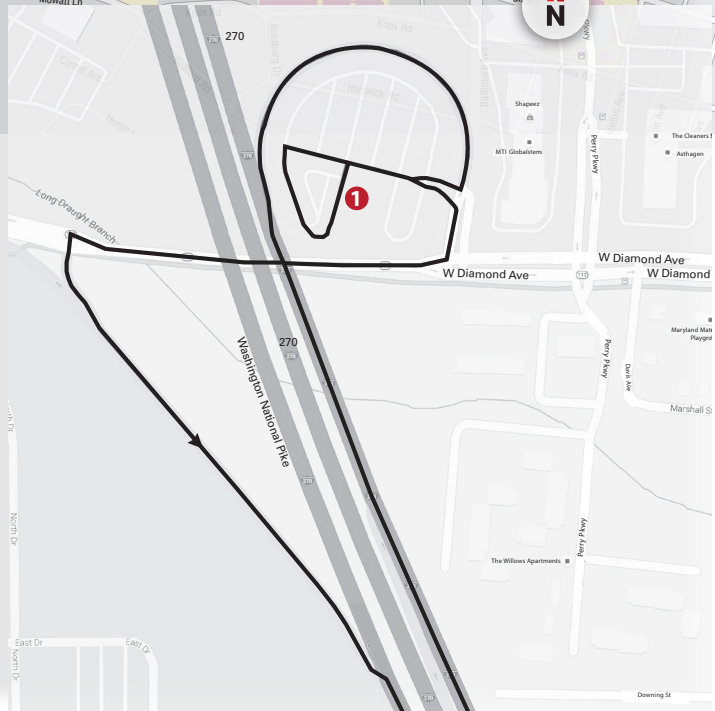

141 GAITHERSBURG PARK & RIDE

ways to find your nextbus

SMS Text Devices:

Text "NBUS UMD
[nextBUS #]" to 41411

Monitors:

View bus arrival times for Lot HH, the Union and Regents Garage from the monitors located in the lower Southeast entrance of the Union and in the lobby of the Transportation Office (Regents Garage).

Bus Shelter LCD Screens:

LCD screens are located at various bus shelters. The screens will tell you the approximate bus arrival times.

Website:

- Log onto: www.transportation.umd.edu
- Click on the NextBus button at the top of the page
- Select your route, then direction, then your stop.

Phone:

- Dial (301) 314-2255
- Select Option 2
- Select Option 1
- Following prompts, enter five-digit NextBus # located beside each stop listing.

NextBUS #	Stop #	Stop Location
27496	●	Stamp Student Union - Slip
34778	1	West Diamond Ave Park & Ride Lot
27496	●	Stamp Student Union - Slip