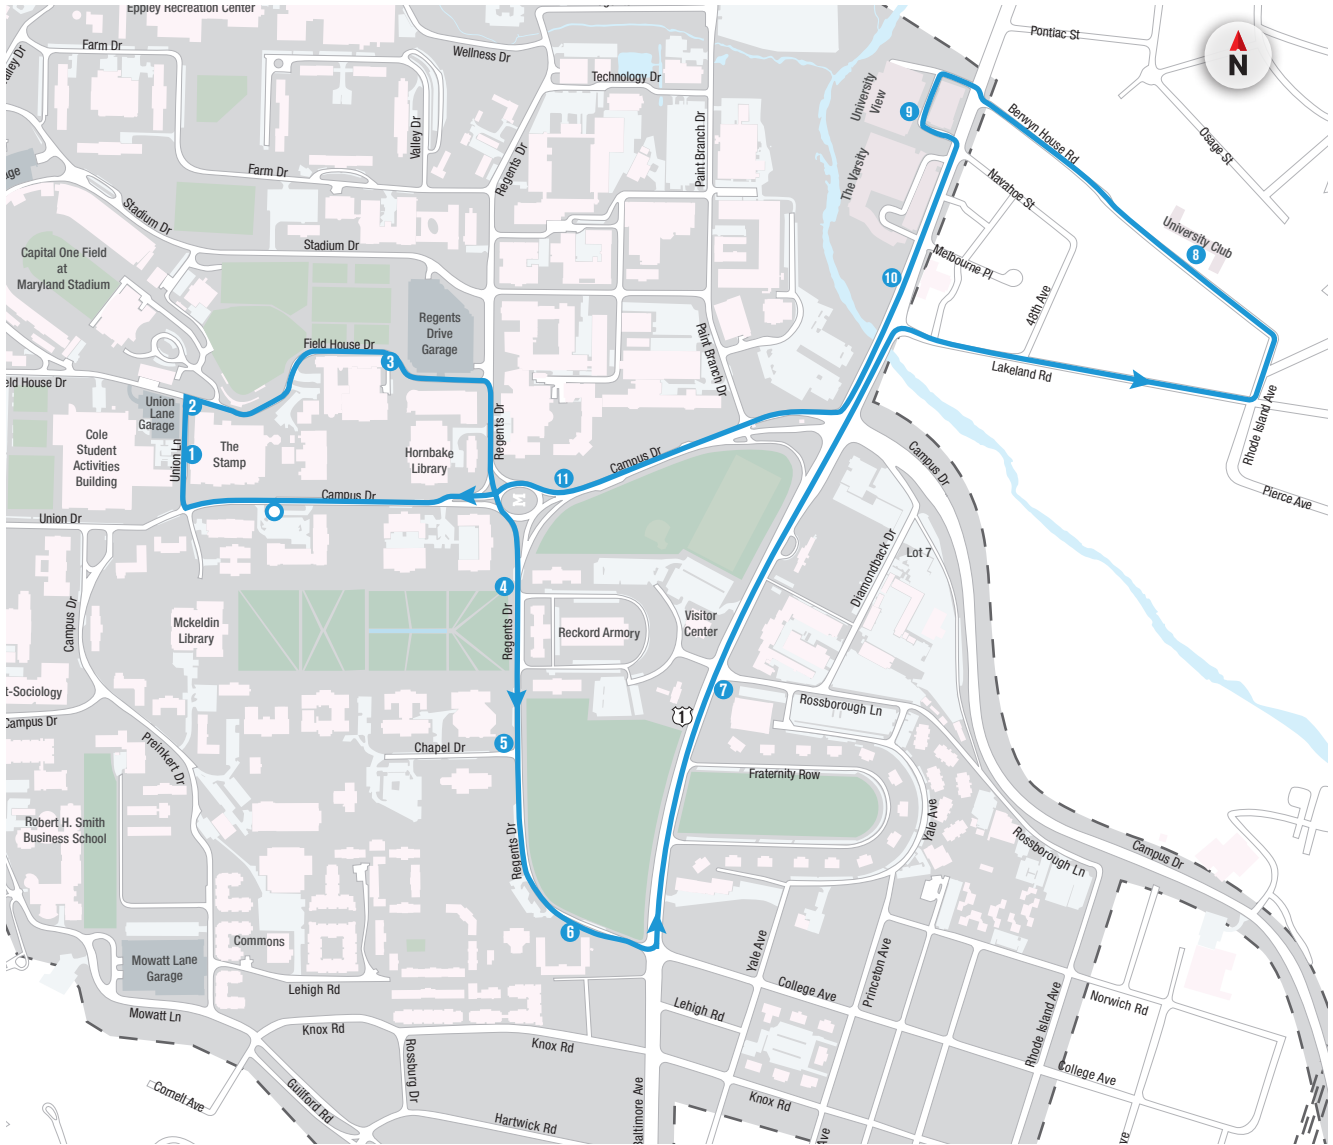

# 117 BLUE

DEPART	DAILY	ARRIVE
STAMP STUDENT UNION - LOT HH	UNIVERSITY CLUB APARTMENTS	STAMP STUDENT UNION - LOT HH
●	#9	●
PM SERVICE		
5:30	5:45	5:55
5:55	6:10	6:20
6:20	6:34	6:44
6:44	6:58	7:09
7:09	7:22	7:32
7:32	7:45	7:55
7:55	8:07	8:16
8:16	8:28	8:37
8:37	8:48	8:58
8:58	9:09	9:19
9:19	9:30	9:40
9:40	9:51	10:00
10:00	10:11	10:20
10:20	10:31	10:40
10:40	10:51	11:00
11:00	11:11	11:20
11:20	11:31	11:40
11:40	11:51	12:00
AM SERVICE		
12:00	12:11	12:20

# 117 BLUE

NextBUS #	Stop #	Stop Location
10002	●	Stamp Student Union - Lot HH
34507	1	Hoff Theater
27774	2	Union Lane and Fieldhouse Drive
50016	3	BioSciences Research Building
30487	4	Mitchell Building
30043	5	Memorial Chapel
30456	6	Montgomery Hall
27291	7	Ritchie Coliseum
31765	8	University Club Apartments
37105	9	University View
29789	10	Baltimore Avenue at The Varsity
36288	11	Campus Drive at M-Circle
10002	●	Stamp Student Union - Lot HH

### Monitors:

View bus arrival times for Lot HH, the Union and Regents Garage from the monitors located in the lower Southeast entrance of the Union and in the lobby of the Transportation Office (Regents Garage).

### Bus Shelter LCD Screens:

LCD screens are located at various bus shelters. The screens will tell you the approximate bus arrival times.