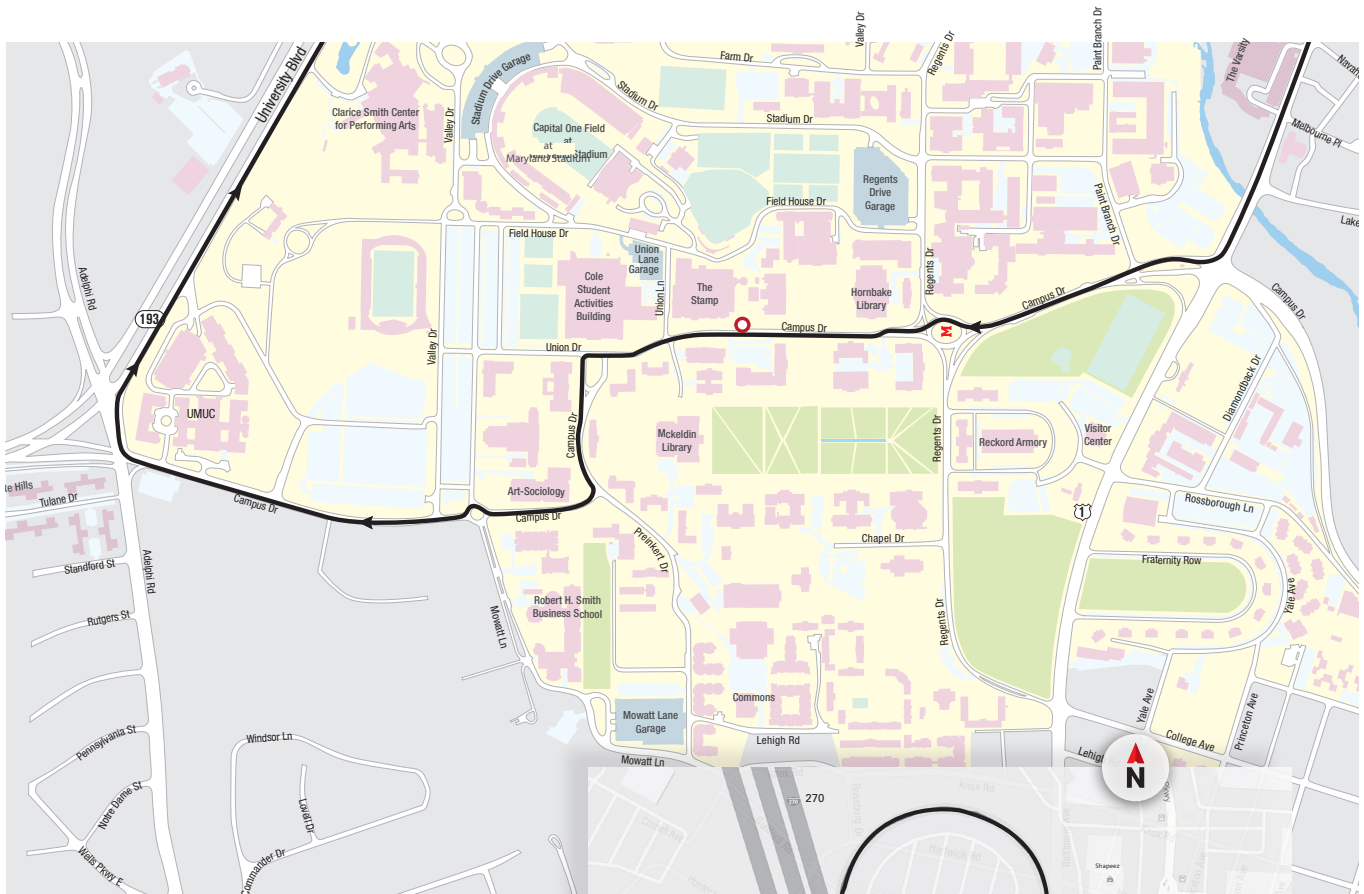

141 GAITHERSBURG PARK & RIDE

DEPART MONDAY-FRIDAY ARRIVE		
STAMP STUDENT UNION - SLIP	WEST DIAMOND AVE. PARK & RIDE LOT	STAMP STUDENT UNION - SLIP
●	#1	●
AM SERVICE		
6:00	6:45	7:35
8:00	8:50	9:35
SERVICE CEASES UNTIL TIMES BELOW		
11:15	12:05	12:50
SERVICE CEASES UNTIL TIMES BELOW		
PM SERVICE		
3:10	4:00	4:50
5:10	6:05	7:00
SERVICE CEASES UNTIL TIMES BELOW		
8:25	9:15	10:00

141 GAITHERSBURG PARK & RIDE

ways to find your nextbus

SMS Text Devices:

Text "NBUS UMD
[nextBUS #]" to 41411

Monitors:

View bus arrival times for Lot HH, the Union and Regents Garage from the monitors located in the lower Southeast entrance of the Union and in the lobby of the Transportation Office (Regents Garage).

Bus Shelter LCD Screens:

LCD screens are located at various bus shelters. The screens will tell you the approximate bus arrival times.

Website:

- Log onto: www.transportation.umd.edu
- Click on the NextBus button at the top of the page
- Select your route, then direction, then your stop.

Phone:

- Dial (301) 314-2255
- Select Option 2
- Select Option 1
- Following prompts, enter five-digit NextBus # located beside each stop listing.

NextBUS #	Stop #	Stop Location
27496	●	Stamp Student Union - Slip
34778	1	West Diamond Ave Park & Ride Lot
27496	●	Stamp Student Union - Slip