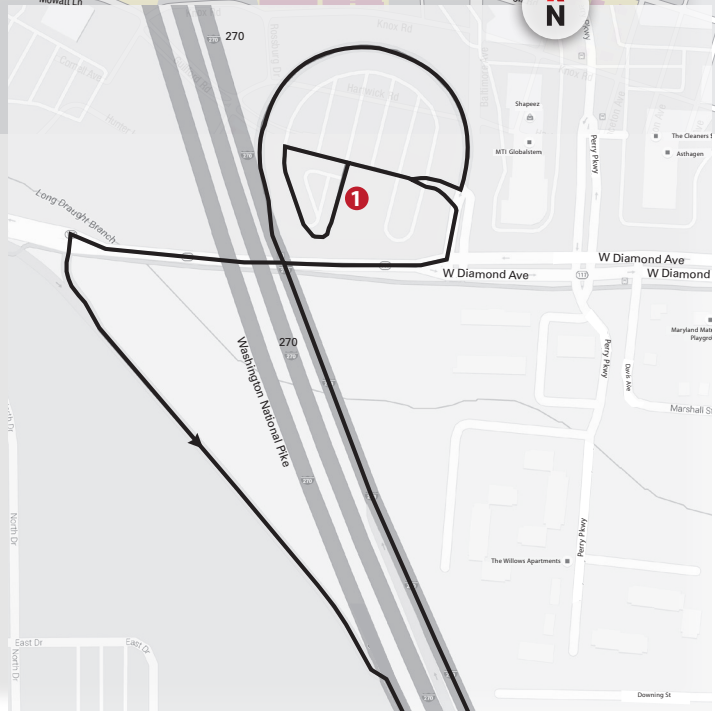

141 GAITHERSBURG PARK & RIDE

DEPART MONDAY-FRIDAY ARRIVE		
STAMP STUDENT UNION - SLIP	WEST DIAMOND AVE. PARK & RIDE LOT	STAMP STUDENT UNION - SLIP
●	#1	●
AM SERVICE		
6:00	6:45	7:35
8:00	8:50	9:40
SERVICE CEASES UNTIL TIMES BELOW		
11:15	12:05	12:50
SERVICE CEASES UNTIL TIMES BELOW		
PM SERVICE		
3:10	4:00	4:50
5:10	6:05	7:00
SERVICE CEASES UNTIL TIMES BELOW		
8:25	9:15	10:00

141 GAITHERSBURG PARK & RIDE

ways to find your nextbus

SMS Text Devices:

Text "NBUS UMD
[nextBUS #]" to 41411

Monitors:

View bus arrival times for Lot HH, the Union and Regents Garage from the monitors located in the lower Southeast entrance of the Union and in the lobby of the Transportation Office (Regents Garage).

Phone:

- Dial (301) 314-2255
- Select Option 2
- Select Option 1
- Following prompts, enter five-digit NextBus # located beside each stop listing.

NextBUS #	Stop #	Stop Location
27496	●	Stamp Student Union - Slip
34778	1	West Diamond Ave Park & Ride Lot
27496	●	Stamp Student Union - Slip