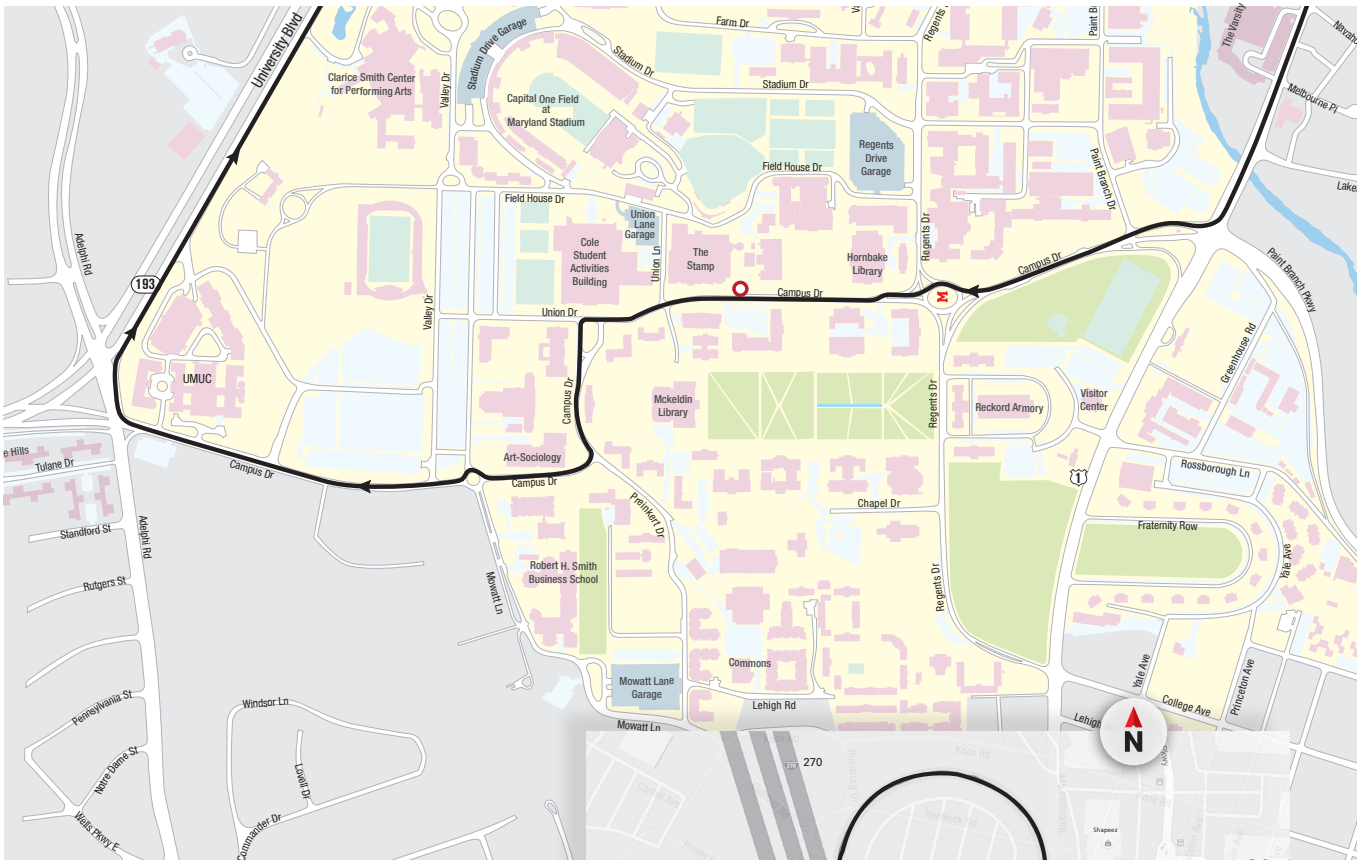

141 GAITHERSBURG PARK & RIDE

DEPART MONDAY-FRIDAY ARRIVE		
STAMP STUDENT UNION - SLIP	WEST DIAMOND AVE. PARK & RIDE LOT	STAMP STUDENT UNION - SLIP
●	#1	●
AM SERVICE		
6:00	6:45	7:35
8:00	8:50	9:40
SERVICE CEASES UNTIL TIMES BELOW		
11:15	12:05	12:50
SERVICE CEASES UNTIL TIMES BELOW		
PM SERVICE		
3:10	4:00	4:50
5:10	6:05	7:00
SERVICE CEASES UNTIL TIMES BELOW		
8:25	9:15	10:00

141 GAITHERSBURG PARK & RIDE

ways to find your nextbus

SMS Text Devices:

Text "NBUS UMD
[nextBUS #]" to 41411

Monitors:

View bus arrival times for Lot HH, the Union and Regents Garage from the monitors located in the lower Southeast entrance of the Union and in the lobby of the Transportation Office (Regents Garage).

Bus Shelter LCD Screens:

LCD screens are located at various bus shelters. The screens will tell you the approximate bus arrival times.

Website:

- Log onto: www.transportation.umd.edu
- Click on the NextBus button at the top of the page
- Select your route, then direction, then your stop.

Phone:

- Dial (301) 314-2255
- Select Option 2
- Select Option 1
- Following prompts, enter five-digit NextBus # located beside each stop listing.

NextBUS #	Stop #	Stop Location
27496	●	Stamp Student Union - Slip
34778	1	West Diamond Ave Park & Ride Lot
27496	●	Stamp Student Union - Slip