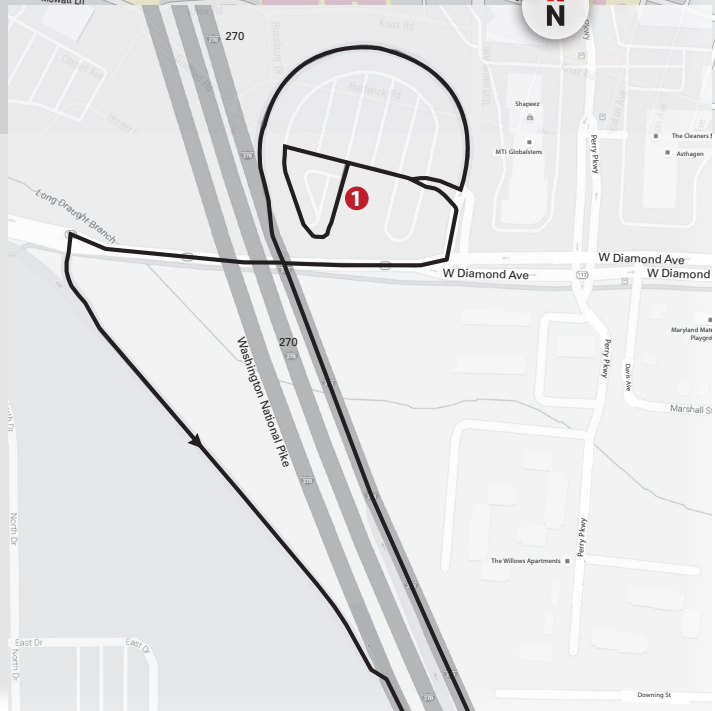

141 GAITHERSBURG PARK & RIDE

DEPART MONDAY-FRIDAY ARRIVE		
STAMP STUDENT UNION - SLIP	WEST DIAMOND AVE. PARK & RIDE LOT	STAMP STUDENT UNION - SLIP
●	#1	●
AM SERVICE		
6:00	6:45	7:35
8:00	8:50	9:35
SERVICE CEASES UNTIL TIMES BELOW		
11:15	12:05	12:50
SERVICE CEASES UNTIL TIMES BELOW		
PM SERVICE		
3:10	4:00	4:50
5:10	6:05	7:00
SERVICE CEASES UNTIL TIMES BELOW		
8:25	9:15	10:00

141 GAITHERSBURG PARK & RIDE

ways to find your nextbus

SMS Text Devices:

Text "NBUS UMD
[nextBUS #]" to 41411

Monitors:

View bus arrival times for Lot HH, the Union and Regents Garage from the monitors located in the lower Southeast entrance of the Union and in the lobby of the Transportation Office (Regents Garage).

Phone:

- Dial (301) 314-2255
- Select Option 2
- Select Option 1
- Following prompts, enter five-digit NextBus # located beside each stop listing.

NextBUS #	Stop #	Stop Location
27496	●	Stamp Student Union - Slip
34778	1	West Diamond Ave Park & Ride Lot
27496	●	Stamp Student Union - Slip