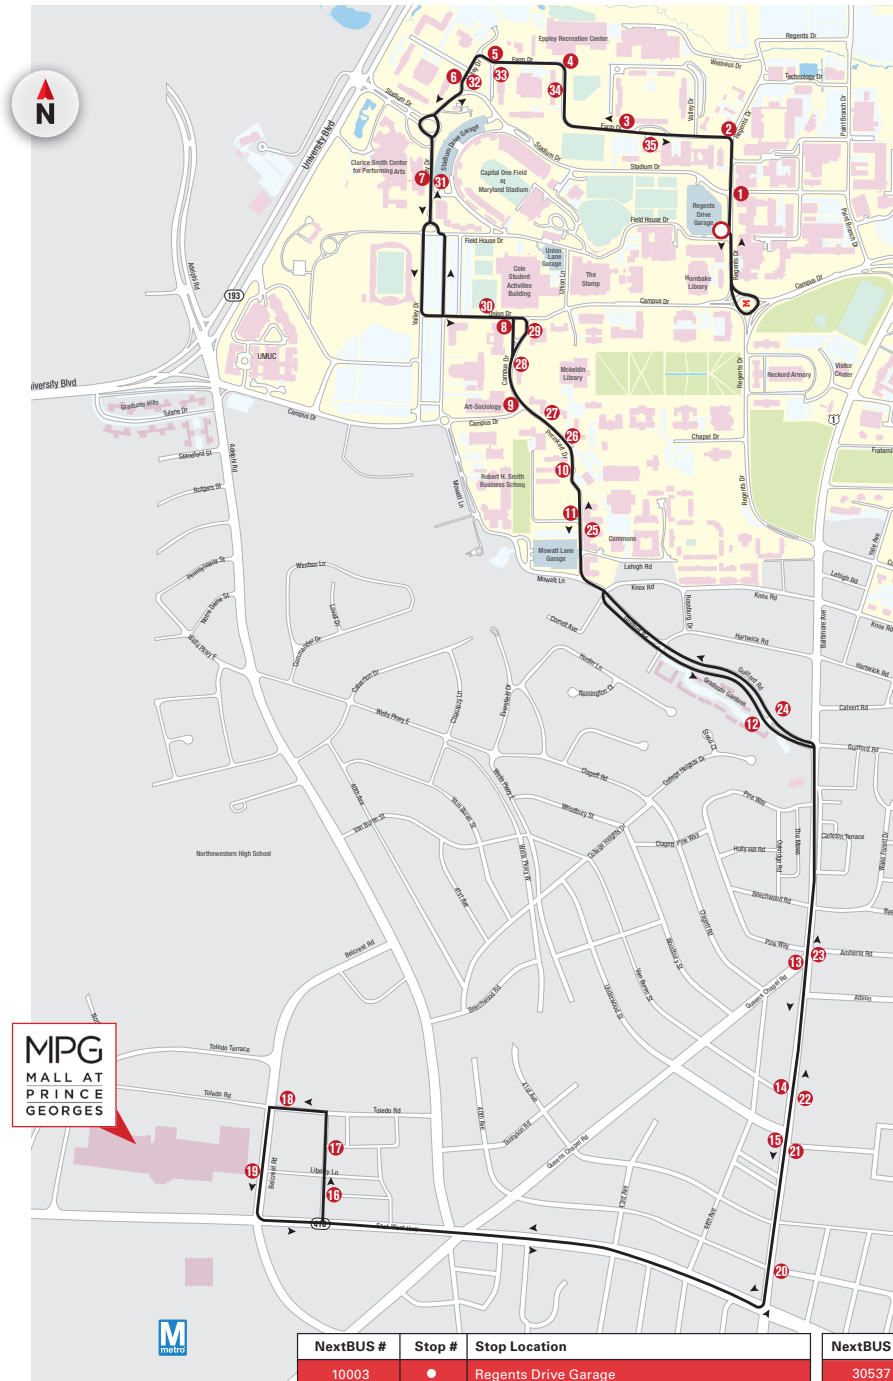

133 THE MALL AT PRINCE GEORGE'S

ways to find your nextbus

Monitors:

View bus arrival times for Lot HH, the Union and Regents Garage from the monitors located in the lower Southeast entrance of the Union and in the lobby of the Transportation Office (Regents Garage).

Bus Shelter LCD Screens:

LCD screens are located at various bus shelters. The screens will tell you the approximate bus arrival times.

Website:

- Log onto: www.transportation.umd.edu
- Click on the NextBus button at the top of the page
- Select your route, then direction, then your stop.

NextBUS #	Stop #	Stop Location	NextBUS #	Stop #	Stop Location
10003	●	Regents Drive Garage	30537	19	The Mall at Prince George's
30397	1	Regents Drive and Stadium Drive	37023	20	Baltimore Avenue and Sheridan Street
30425	2	Regents Drive and Farm Drive	37069	21	Baltimore Avenue at National Guard Armory
48069	3	Cambridge Hall	48068	22	Baltimore Avenue at Riverdale Park Station
48070	4	La Plata Hall	37014	23	Baltimore Avenue and Amherst Road
48071	5	Hagerstown Hall	37103	24	Guilford Drive and Rowalt Drive
48072	6	Elkton Hall	34728	25	South Campus Commons 5 and 6
48073	7	Valley Drive at Stadium Drive Garage	36430	26	Preinkert Drive at Lot A
48074	8	Benjamin Building	27412	27	Somerset Hall
27719	9	Art/Sociology Building	27941	28	Anne Arundel Hall
30089	10	Wicomico Hall	48075	29	Dorchester Hall
50002	11	Preinkert Drive at Lot MV	36495	30	Union Drive at Lot 1b
50003	12	Guilford Drive and Rowalt Drive	36261	31	Valley Drive at Stadium Drive Garage
37096	13	Baltimore Avenue at University Park Town Hall	27227	32	Elkton Hall
48067	14	Baltimore Avenue at Riverdale Park Station	27514	33	Hagerstown Hall
37024	15	Baltimore Avenue and Underwood Street	27197	34	La Plata Hall
48061	16	America Boulevard at Safeway	36274	35	Cambridge Hall
48062	17	America Boulevard at Regal Cinemas Hyattsville	10003	●	Regents Drive Garage
37240	18	Toledo Road and Belcrest Road			