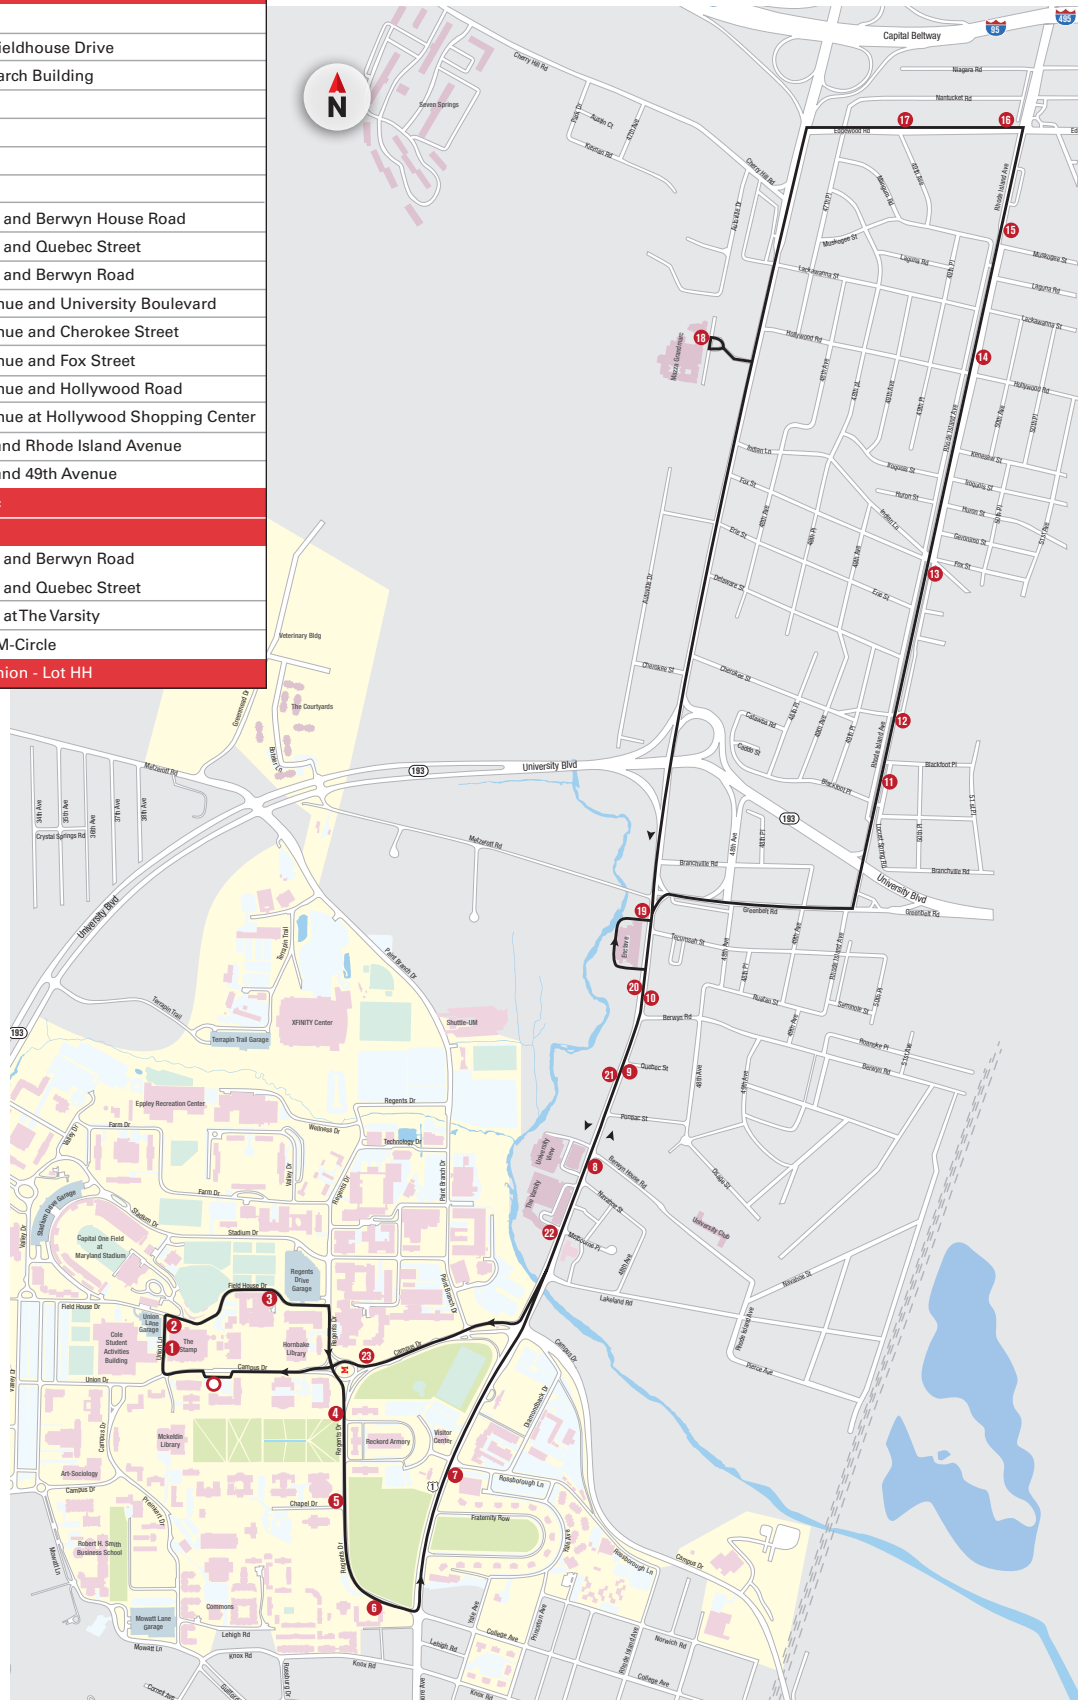

DEPART		SATURDAY		ARRIVE
STAMP STUDENT UNION – LOT HH	MAZZA GRANDMARC	ENCLAVE	STAMP STUDENT UNION – LOT HH	
●	# 18	# 19	●	
PM SERVICE				
5:32	6:04	6:09	6:19	
6:19	6:51	6:56	7:06	
7:06	7:38	7:43	7:53	
7:53	8:25	8:30	8:40	
8:40	9:10	9:15	9:25	
9:25	9:55	10:00	10:10	
10:10	10:40	10:45	10:55	
10:55	11:25	11:30	11:40	
11:40	12:10	12:15	12:25	
AM SERVICE				
12:25	12:55	1:00	1:10	
1:10	1:40	1:45	1:55	
1:55	2:23	2:28	2:38	
2:38	3:06	3:11	3:21	

# 131 MGM/ENCLAVE

NextBUS #	Stop #	Stop Location
10002	●	Stamp Student Union - Lot HH
34507	1	Hoff Theater
27774	2	Union Lane and Fieldhouse Drive
50016	3	BioSciences Research Building
30487	4	Mitchell Building
30043	5	Memorial Chapel
30456	6	Montgomery Hall
27291	7	Ritchie Coliseum
27301	8	Baltimore Avenue and Berwyn House Road
27270	9	Baltimore Avenue and Quebec Street
30351	10	Baltimore Avenue and Berwyn Road
55000	11	Rhode Island Avenue and University Boulevard
27372	12	Rhode Island Avenue and Cherokee Street
27934	13	Rhode Island Avenue and Fox Street
30366	14	Rhode Island Avenue and Hollywood Road
30350	15	Rhode Island Avenue at Hollywood Shopping Center
27703	16	Edgewood Road and Rhode Island Avenue
31691	17	Edgewood Road and 49th Avenue
37065	18	Mazza GrandMarc
37121	19	The Enclave
30352	20	Baltimore Avenue and Berwyn Road
27006	21	Baltimore Avenue and Quebec Street
29789	22	Baltimore Avenue at The Varsity
36288	23	Campus Drive at M-Circle
10002	●	Stamp Student Union - Lot HH

## ways to find your nextbus

### Monitors:

View bus arrival times for Lot HH, the Union and Regents Garage from the monitors located in the lower Southeast entrance of the Union and in the lobby of the Transportation Office (Regents Garage).