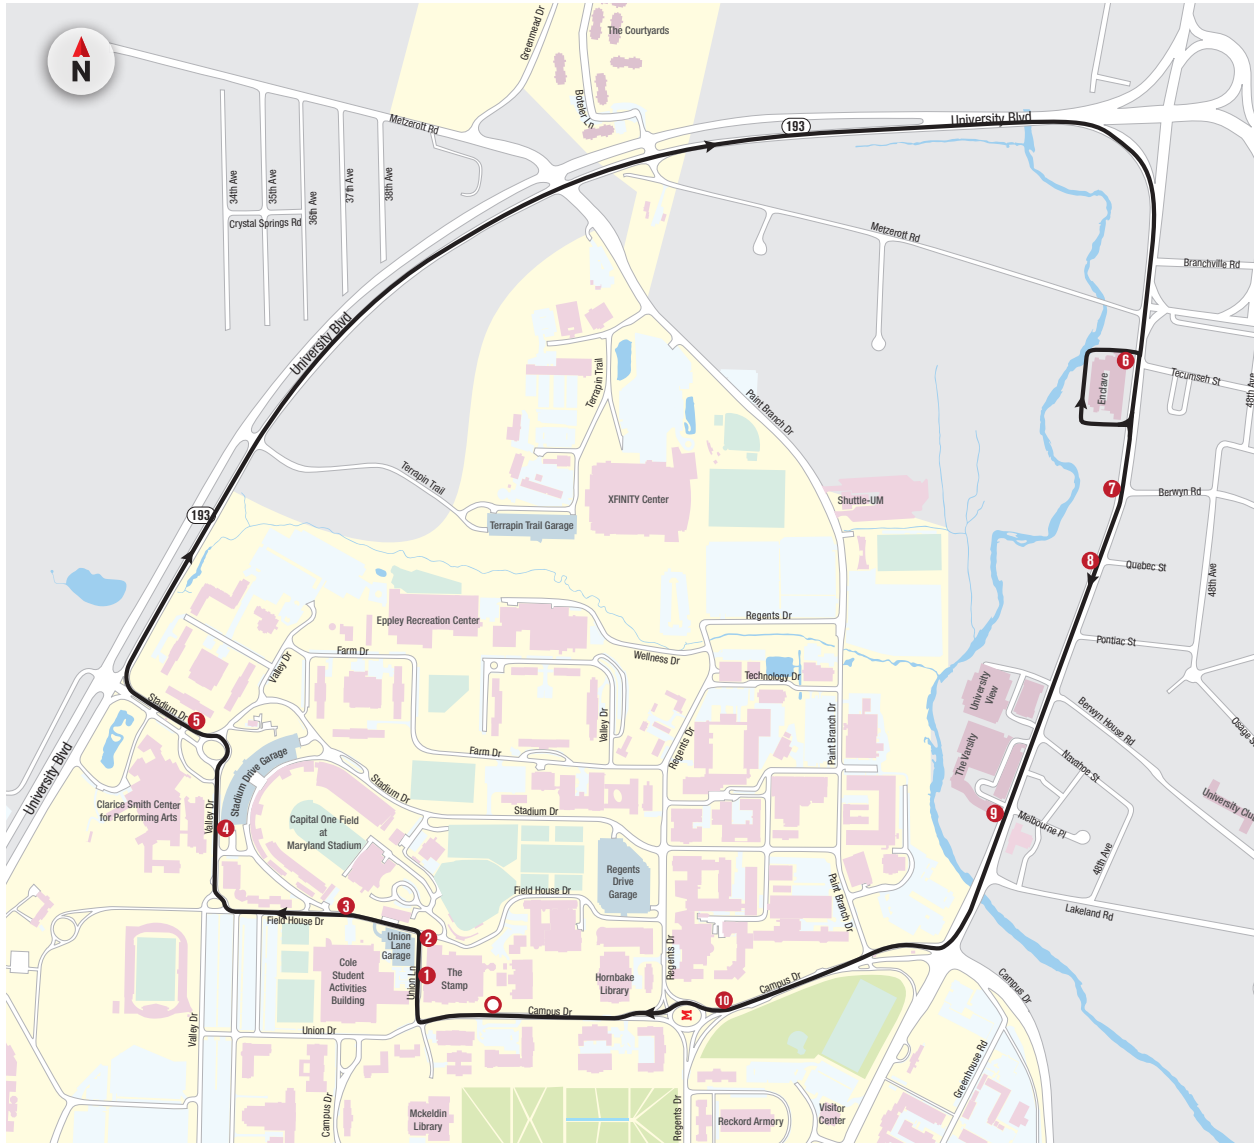

128 THE ENCLAVE

DEPART	MON — FRI	ARRIVE
STAMP STUDENT UNION - SLIP	THE ENCLAVE	STAMP STUDENT UNION - SLIP
●	#6	●
AM SERVICE		
7:20	7:32	7:45
7:45	7:57	8:10
8:10	8:22	8:35
8:35	8:47	9:00
9:00	9:12	9:25
9:25	9:37	9:50
9:50	10:02	10:15
10:15	10:27	10:40
10:40	10:52	11:05
11:05	11:17	11:30
11:30	11:42	11:55
11:55	12:07	12:20
PM SERVICE		
12:20	12:32	12:45
12:45	12:57	1:10
1:10	1:22	1:35
1:35	1:47	2:00
2:00	2:12	2:25
2:25	2:37	2:50
2:50	3:02	3:15
3:15	3:27	3:40
3:40	3:53	4:05
4:05	4:18	4:30
4:30	4:43	4:55
4:55	5:08	5:20
5:20	5:33	5:45
5:45	5:58	6:10
6:10	6:23	6:35
6:35	6:48	7:00
7:00	7:13	7:25
7:25	7:38	7:50
7:50	8:00	8:10
8:10	8:20	8:30
8:30	8:40	8:50
8:50	9:00	9:10
TIMES BELOW OPERATE MONDAY – THURSDAY ONLY		
9:10	9:20	9:30
9:30	9:40	9:50
9:50	10:00	10:10
10:10	10:20	10:30
10:30	10:40	10:50

CONTACT INFORMATION: For immediate assistance: 301.314.3687 Public Relations: 301.314.0183 NITE Ride: 301.314.6483

Shuttle-UM

128 THE ENCLAVE

NextBUS #	Stop #	Stop Location
10001	●	Stamp Student Union - Slip
34507	1	HoffTheater
27774	2	Union Lane and Fieldhouse Drive
50009	3	Capital One Field at Maryland Stadium
36261	4	Valley Drive at Stadium Drive Garage
36424	5	Denton Hall
37121	6	The Enclave
30352	7	Baltimore Avenue and Berwyn Road
27006	8	Baltimore Avenue and Quebec Street
29789	9	Baltimore Avenue at The Varsity
36288	10	Campus Drive at M-Circle
10001	●	Stamp Student Union - Slip

ways to find your
nextbus

SMS Text Devices:

Text "NBUS UMD
[nextBUS #]" to 41411

Monitors:

View bus arrival times for Lot HH, the Union and Regents Garage from the monitors located in the lower Southeast entrance of the Union and in the lobby of the Transportation Office (Regents Garage).

Bus Shelter LCD Screens:

LCD screens are located at various bus shelters. The screens will tell you the approximate bus arrival times.

Website:

- Log onto: www.transportation.umd.edu
- Click on the NextBus button at the top of the page
- Select your route, then direction, then your stop.