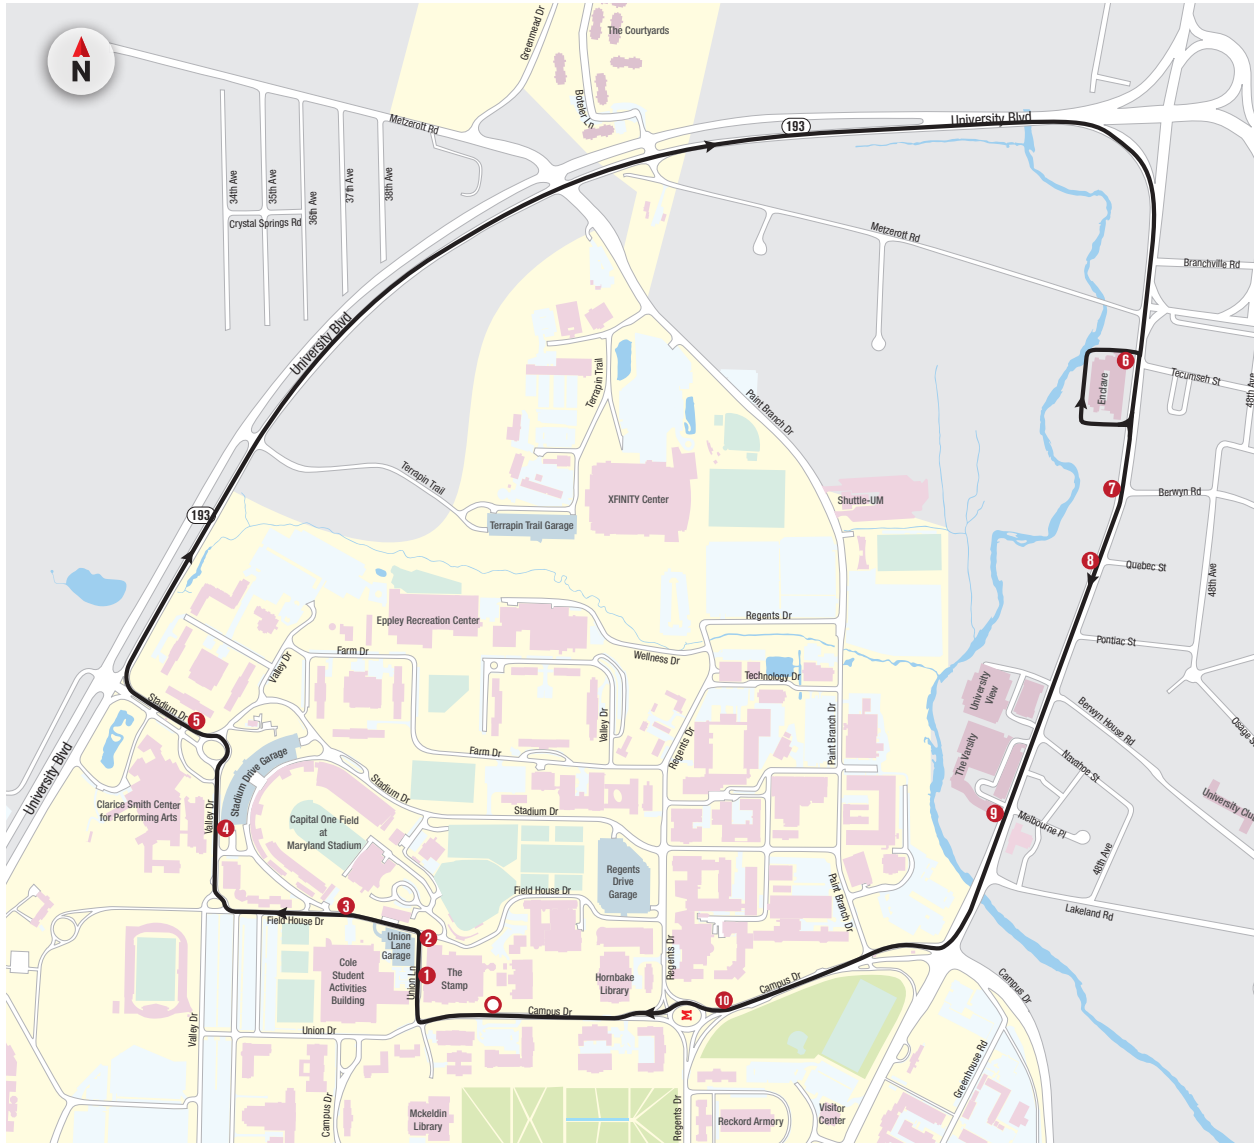

#### NITE RIDE

NITE Ride is a curb-to-curb evening service. Please use NITE Ride when the evening service routes are no longer in service or if your pick-up or destination is not on an evening service route. NITE Ride operates from 5:30 p.m. to 7:30 a.m. seven days a week during the fall and spring semesters. Call (301) 314-NITE (6483) to request a NITE Ride.

# 128 THE ENCLAVE

NextBUS #	Stop #	Stop Location
10001	●	Stamp Student Union - Slip
34507	1	HoffTheater
27774	2	Union Lane and Fieldhouse Drive
50009	3	Capital One Field at Maryland Stadium
36261	4	Valley Drive at Stadium Drive Garage
36424	5	Denton Hall
37121	6	The Enclave
30352	7	Baltimore Avenue and Berwyn Road
27006	8	Baltimore Avenue and Quebec Street
29789	9	Baltimore Avenue at The Varsity
36288	10	Campus Drive at M-Circle
10001	●	Stamp Student Union - Slip

### Monitors:

View bus arrival times for Lot HH, the Union and Regents Garage from the monitors located in the lower Southeast entrance of the Union and in the lobby of the Transportation Office (Regents Garage).