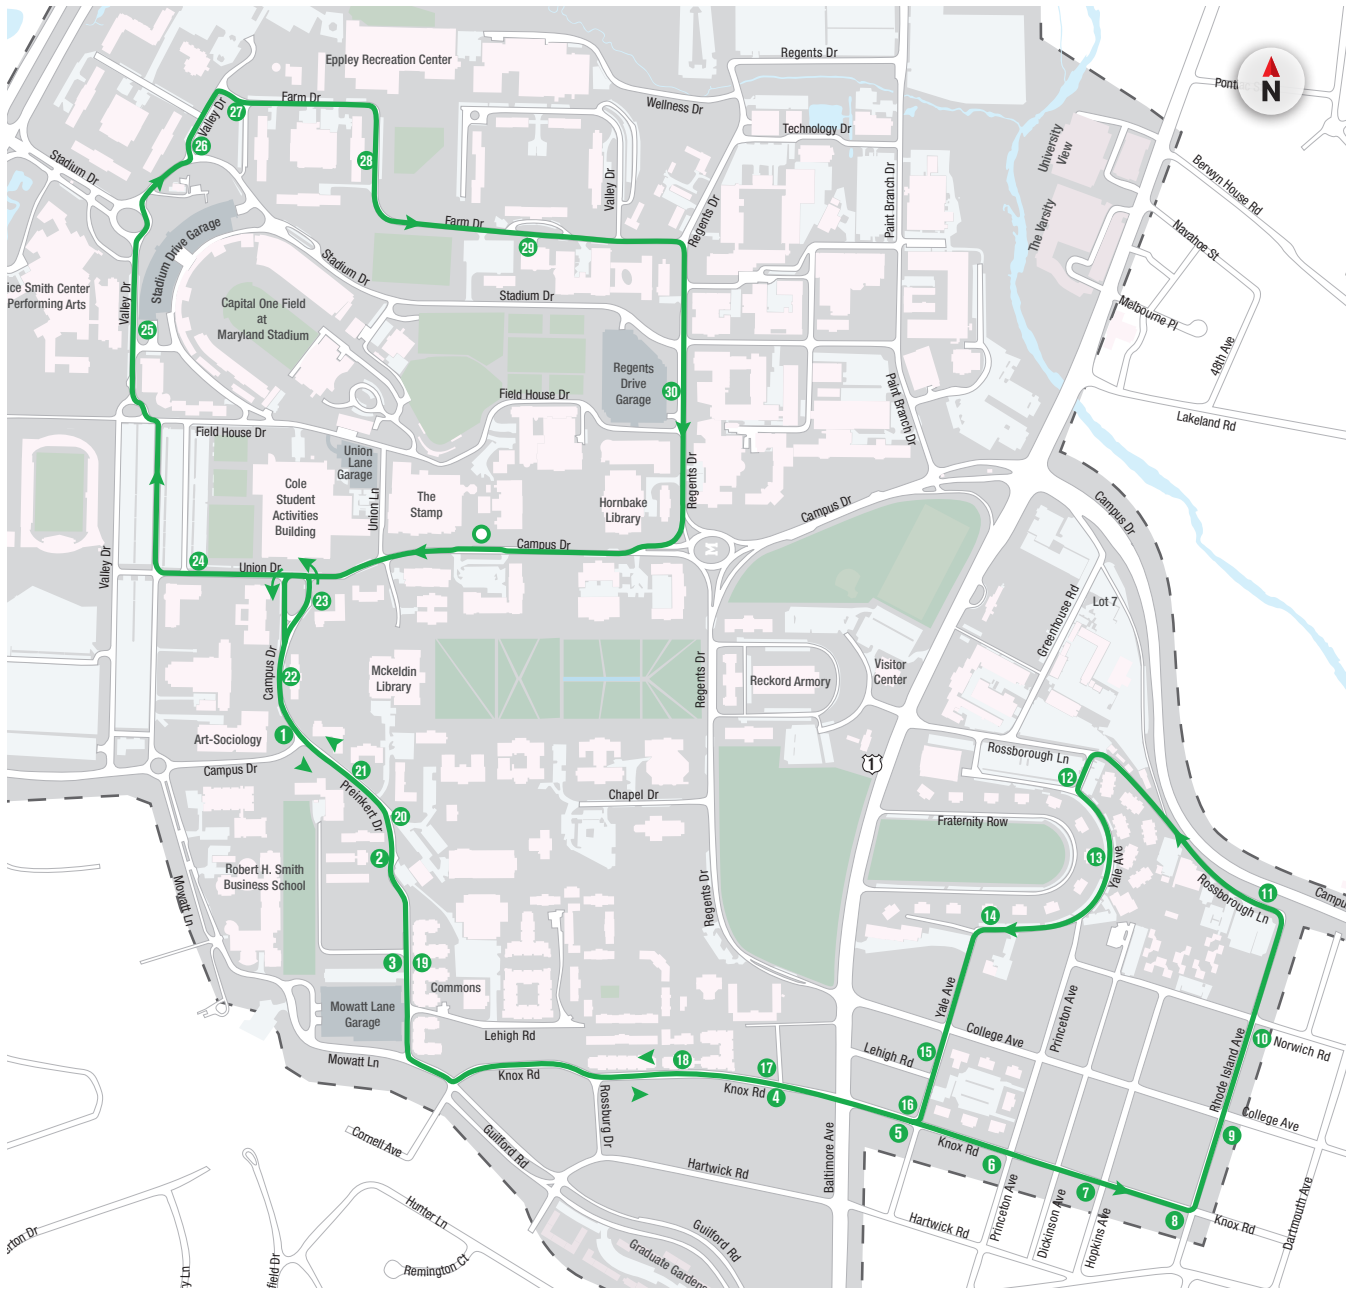

122 GREEN

ways to find your nextbus

SMS Text Devices:

Text "NBUS UMD [nextBUS #]" to 41411

Monitors:

View bus arrival times for Lot HH, the Union and Regents Garage from the monitors located in the lower Southeast entrance of the Union and in the lobby of the Transportation Office (Regents Garage).

Bus Shelter LCD Screens:

LCD screens are located at various bus shelters. The screens will tell you the approximate bus arrival times.

Website:

- Log onto: www.transportation.umd.edu
- Click on the NextBus button at the top of the page
- Select your route, then direction, then your stop.

Phone:

- Dial (301) 314-2255
- Select Option 2
- Select Option 1
- Following prompts, enter five-digit NextBus # located beside each stop listing.

NextBUS #	Stop #	Stop Location
10001	●	Stamp Student Union - Slip
27719	1	Art/Sociology Building
30089	2	Wicomico Hall
50002	3	Preinkert Drive at Lot MV
30138	4	College Park Shopping Center
50013	5	Knox Road and Yale Avenue
34238	6	Knox Road and Princeton Avenue
34217	7	Knox Road and Hopkins Avenue
34970	8	Knox Road and Rhode Island Avenue
34873	9	Rhode Island Avenue and College Avenue
37126	10	Rhode Island Avenue and Norwich Road
50011	11	Rosborough Lane and Rhode Island Avenue
27726	12	Fraternity Row #5
27364	13	Leonardtown Community Center
27682	14	Fraternity Row #11
36257	15	Yale Avenue and Lehigh Road

NextBUS #	Stop #	Stop Location
50012	16	Yale Avenue and Knox Road
50014	17	College Park Shopping Center
50015	18	South Campus Commons 3 and 4
34728	19	South Campus Commons 5 and 6
36430	20	Preinkert Drive at Lot A
27412	21	Somerset Hall
27941	22	Anne Arundel Hall
48075	23	Dorchester Hall
36495	24	Union Drive at Lot 1b
36261	25	Valley Drive at Stadium Drive Garage
27227	26	Elkton Hall
27514	27	Hagerstown Hall
27197	28	La Plata Hall
36274	29	Cambridge Hall
10003	30	Regents Drive Garage
10001	●	Stamp Student Union - Slip