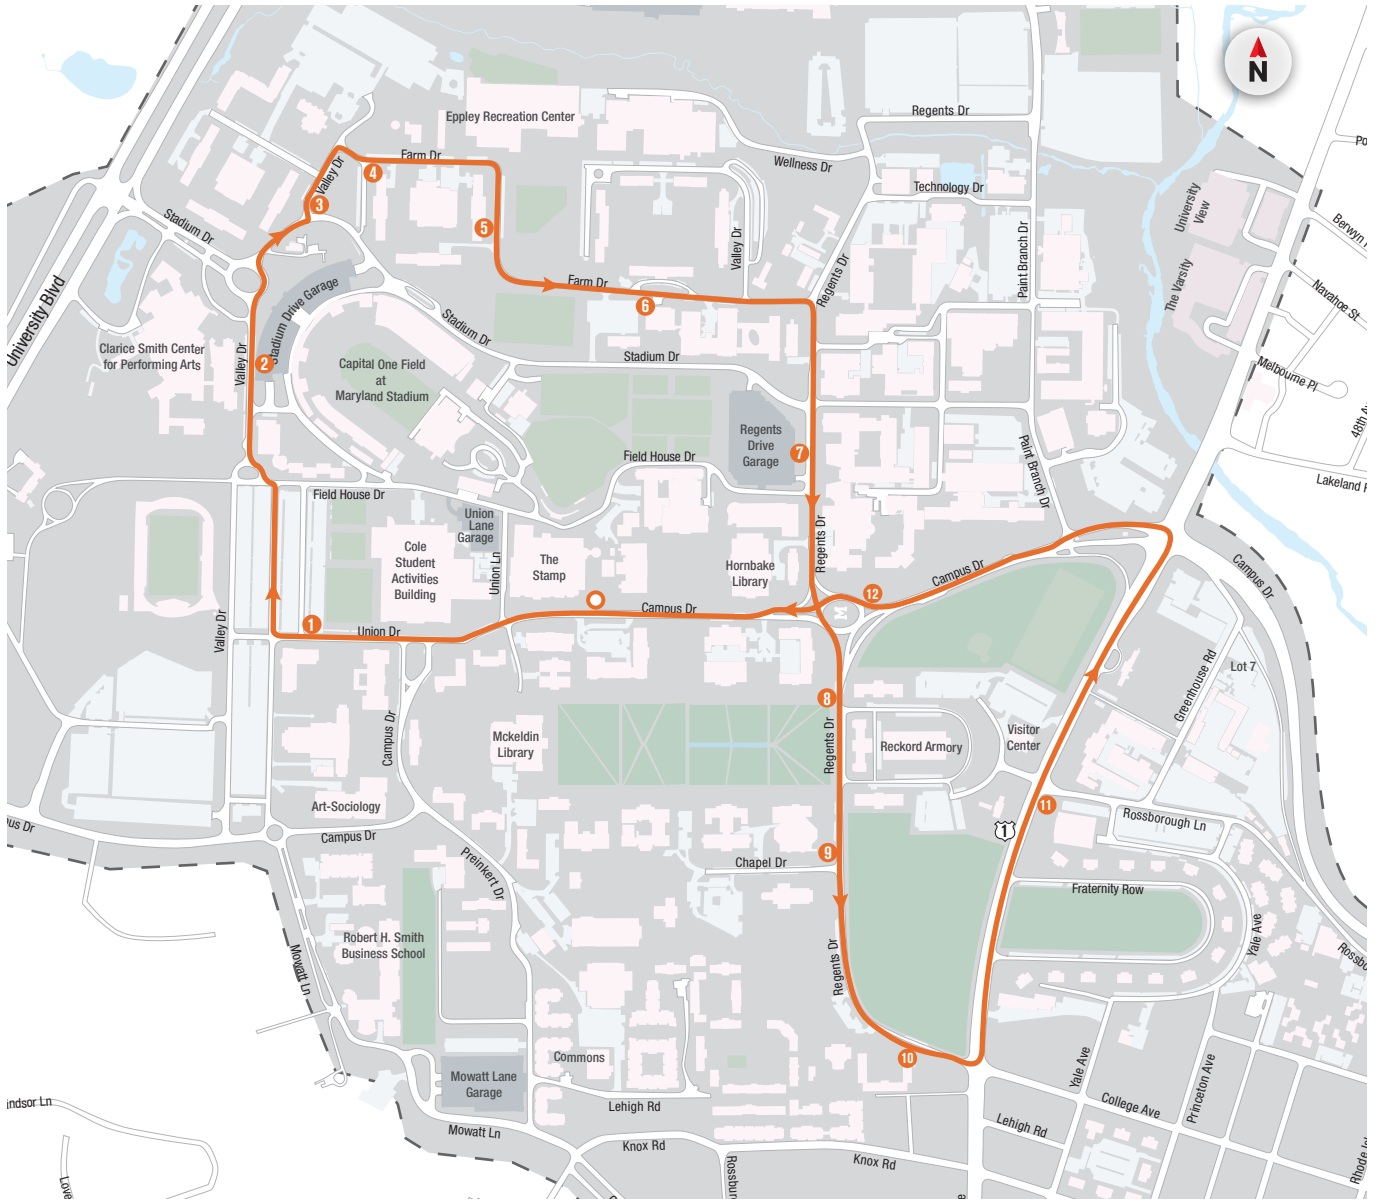

115 ORANGE

DEPART		SUN – THURS	ARRIVE
STAMP STUDENT UNION – SLIP	REGENTS DRIVE GARAGE	STAMP STUDENT UNION – SLIP	
●	#7	●	
PM SERVICE			
5:30	5:41	5:56	
5:43	5:54	6:09	
5:56	6:07	6:22	
6:09	6:20	6:35	
6:22	6:33	6:48	
6:35	6:46	7:01	
6:48	6:59	7:14	
7:01	7:12	7:27	
7:14	7:25	7:40	
7:27	7:38	7:53	
7:40	7:50	8:05	
7:53	8:03	8:18	
8:18pm - 1:08am Buses arrive every 10 minutes. Check NextBus for details.			
AM SERVICE			
1:08	1:16	1:28	
1:28	1:36	1:48	
1:48	1:56	2:08	
2:08	2:16	2:28	
2:28	2:36	2:48	
2:48	2:56	3:08	
3:08	3:16	3:28	

DEPART		FRI & SAT	ARRIVE
STAMP STUDENT UNION – SLIP	REGENTS DRIVE GARAGE	STAMP STUDENT UNION – SLIP	
●	#7	●	
PM SERVICE			
5:30	5:41	5:56	
5:43	5:54	6:09	
5:56	6:07	6:22	
6:09	6:20	6:35	
6:22	6:33	6:48	
6:35	6:46	7:01	
6:48	6:59	7:14	
7:01	7:12	7:27	
7:14	7:25	7:40	
7:27	7:38	7:53	
7:40	7:50	8:05	
7:53	8:03	8:18	
8:05	8:15	8:27	
8:18	8:26	8:38	
8:27	8:36	8:48	
8:38	8:46	8:58	
8:48	8:56	9:11	
8:58pm - 2:11am Buses arrive every 6-7 minutes. Check NextBus for details.			
AM SERVICE			
2:11	2:19	2:31	
2:31	2:39	2:51	
2:51	2:59	3:11	
3:11	3:19	3:31	

115 ORANGE

NextBUS #	Stop #	Stop Location
10001	●	Stamp Student Union – Slip
36495	1	Union Drive at Lot 1b
36261	2	Valley Drive at Stadium Drive Garage
27227	3	Elkton Hall
27514	4	Hagerstown Hall
27197	5	La Plata Hall
36274	6	Cambridge Hall
10003	7	Regents Drive Garage
30487	8	Mitchell Building
30043	9	Memorial Chapel
30456	10	Montgomery Hall
27291	11	Ritchie Coliseum
36288	12	Campus Drive at M-Circle
10001	●	Stamp Student Union – Slip

Bus Shelter LCD Screens:

LCD screens are located at various bus shelters. The screens will tell you the approximate bus arrival times.

Website:

- Log onto: www.transportation.umd.edu
- Click on the NextBus button at the top of the page
- Select your route, then direction, then your stop.