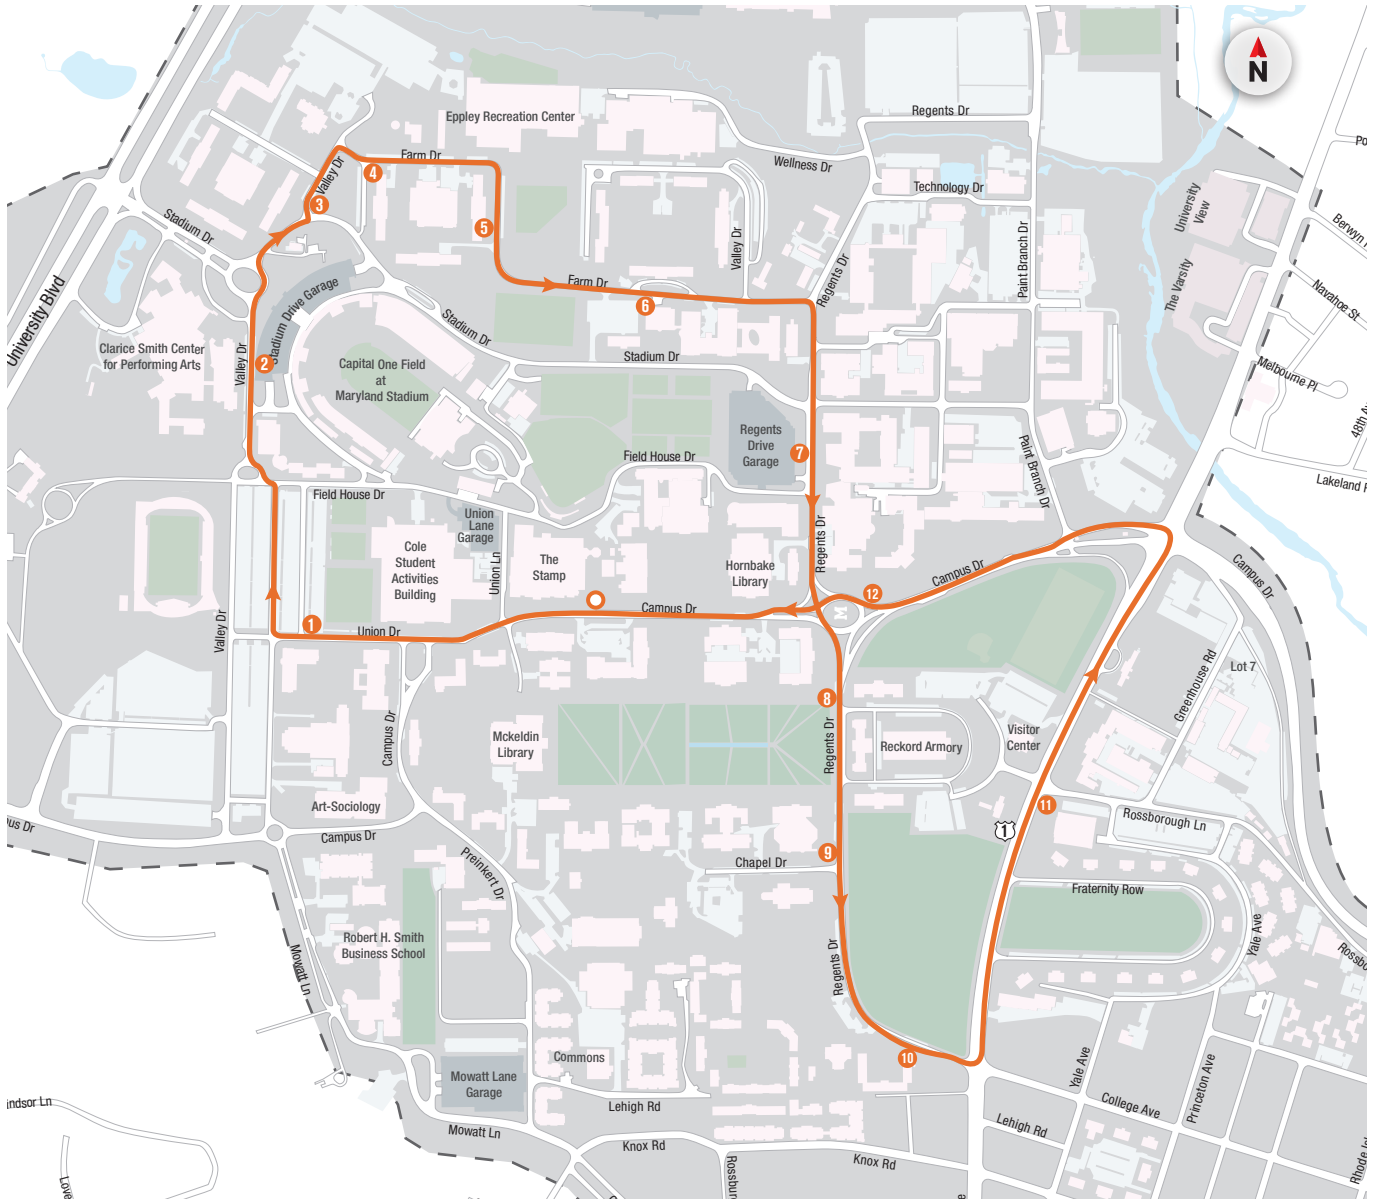

DEPART		FRI & SAT	ARRIVE
STAMP STUDENT UNION – SLIP	REGENTS DRIVE GARAGE	STAMP STUDENT UNION – SLIP	
●	<b>#7</b>	●	
PM SERVICE			
5:30	5:41	5:56	
5:43	5:54	6:09	
5:56	6:07	6:22	
6:09	6:20	6:35	
6:22	6:33	6:48	
6:35	6:46	7:01	
6:48	6:59	7:14	
7:01	7:12	7:27	
7:14	7:25	7:40	
7:27	7:38	7:53	
7:40	7:50	8:05	
7:53	8:03	8:18	
8:05	8:15	8:27	
8:18	8:26	8:38	
8:27	8:36	8:48	
8:38	8:46	8:58	
8:48	8:56	9:08	
8:58pm - 2:11am Buses arrive every 6-7 minutes. Check NextBus for details.			
AM SERVICE			
2:11	2:19	2:31	
2:31	2:39	2:51	
2:51	2:59	3:11	
3:11	3:19	3:31	

# 115 ORANGE

NextBUS #	Stop #	Stop Location
10001	●	Stamp Student Union – Slip
36495	1	Union Drive at Lot 1b
36261	2	Valley Drive at Stadium Drive Garage
27227	3	Elktion Hall
27514	4	Hagerstown Hall
27197	5	La Plata Hall
36274	6	Cambridge Hall
10003	7	Regents Drive Garage
30487	8	Mitchell Building
30043	9	Memorial Chapel
30456	10	Montgomery Hall
27291	11	Ritchie Coliseum
36288	12	Campus Drive at M-Circle
10001	●	Stamp Student Union – Slip

### Monitors:

View bus arrival times for Lot HH, the Union and Regents Garage from the monitors located in the lower Southeast entrance of the Union and in the lobby of the Transportation Office (Regents Garage).

### Bus Shelter LCD Screens:

LCD screens are located at various bus shelters. The screens will tell you the approximate bus arrival times.