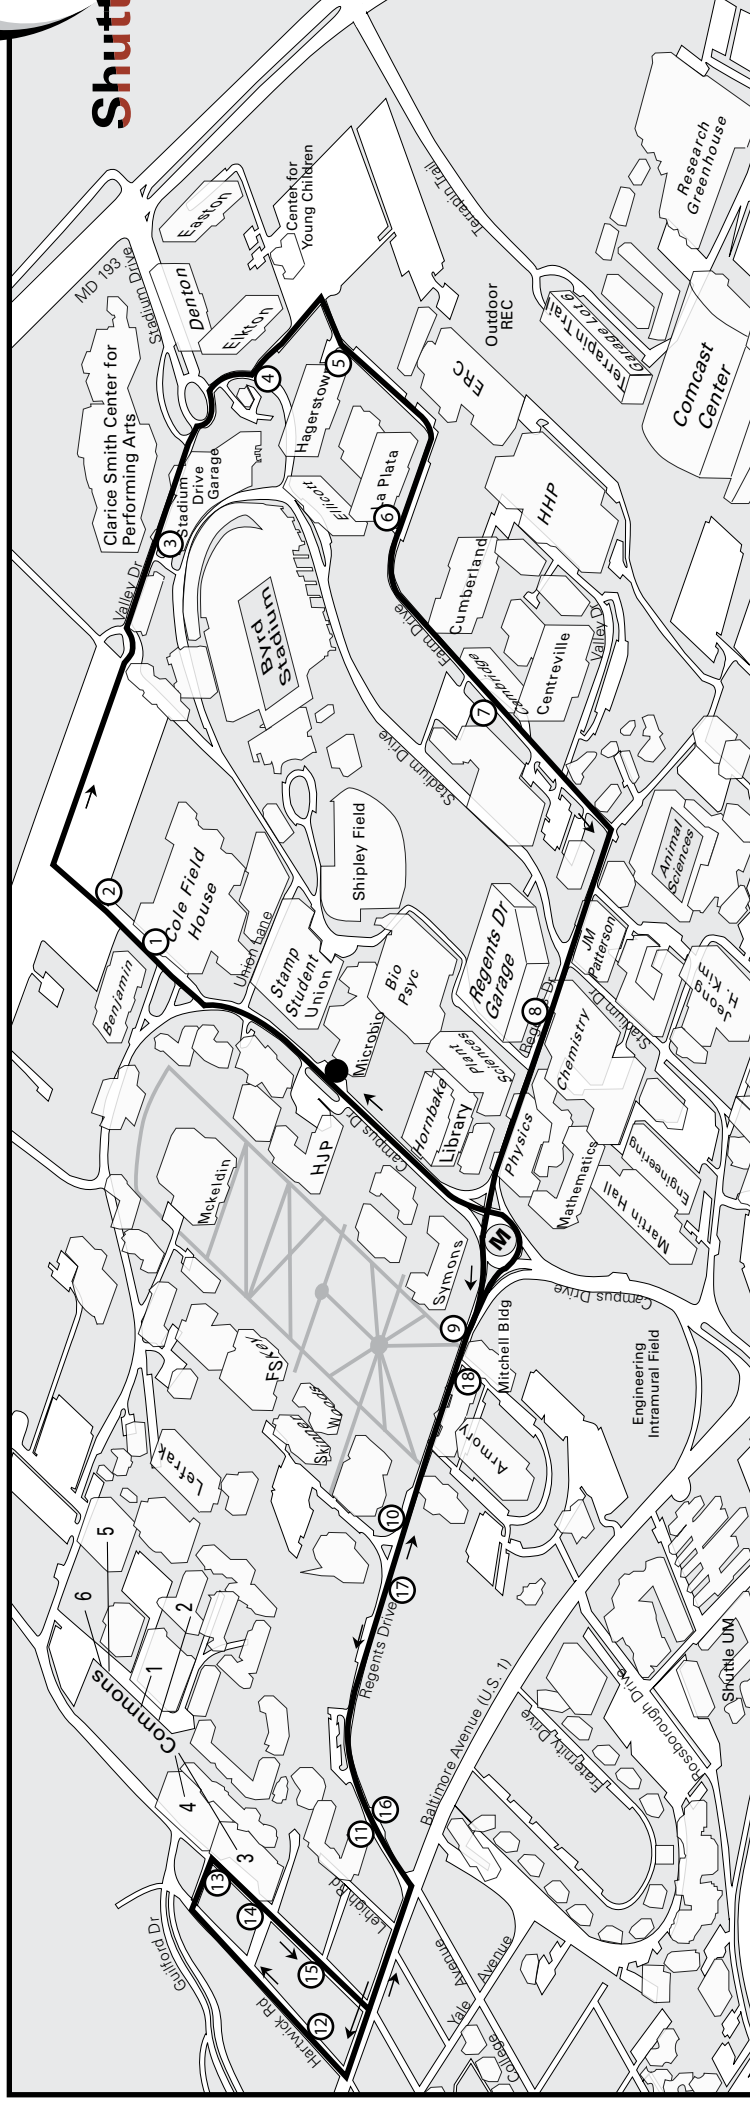

115 ORANGE

Where's
my
bus?

ShuttleTrac

Five ways to use ShuttleTrac

Real-Time Passenger Information System

Telephone:

- -Dial (301) 314-2255
- -Select Option 1
- -Following prompts, enter five-digit ShuttleTrac # located beside each stop listing; device

Hand-held device:

- -Log onto shuttle.umd.edu
- -Choose "Select Bus Stop"
- -Enter ShuttleTrac #

Web site:

- -Log onto: www.transportation.umd.edu
- -Click on the ShuttleTrac button
- -Select your route
- -Select your stop

ShuttleTrac

Stop

Street Names

ShuttleTrac

Stop

Street Names

ShuttleTrac

Stop

Street Names

ShuttleTrac

Stop

Street Names

ShuttleTrac

Stop

Street Names

ShuttleTrac

Stop

Street Names

ShuttleTrac

Stop

Street Names

ShuttleTrac

Stop

Street Names

ShuttleTrac

ShuttleTrac #	Stop #	Street Names	ShuttleTrac #	Stop #	Street Names
27483	●	Stamp Student Union	30043	10	Memorial Chapel
36337	1	Cole Field House	30456	11	Montgomery Hall
36495	2	Lot 1/AAZ	27607	12	FedEx Office
36261	3	CSPAC/Stadium Drive Garage	27454	13	Rossburg Drive and Knox Road
27227	4	Elktion Hall	27109	14	Knox Towers
27514	5	Hagerstown Hall	30138	15	7-Eleven Plaza
27197	6	La Plata Hall	30473	16	Montgomery Hall
36274	7	Cambridge Hall	30027	17	Memorial Chapel
30996	8	Regents Drive Parking Garage	30494	18	Mitchell Building
30487	9	Mitchell Building	27483	●	Stamp Student Union