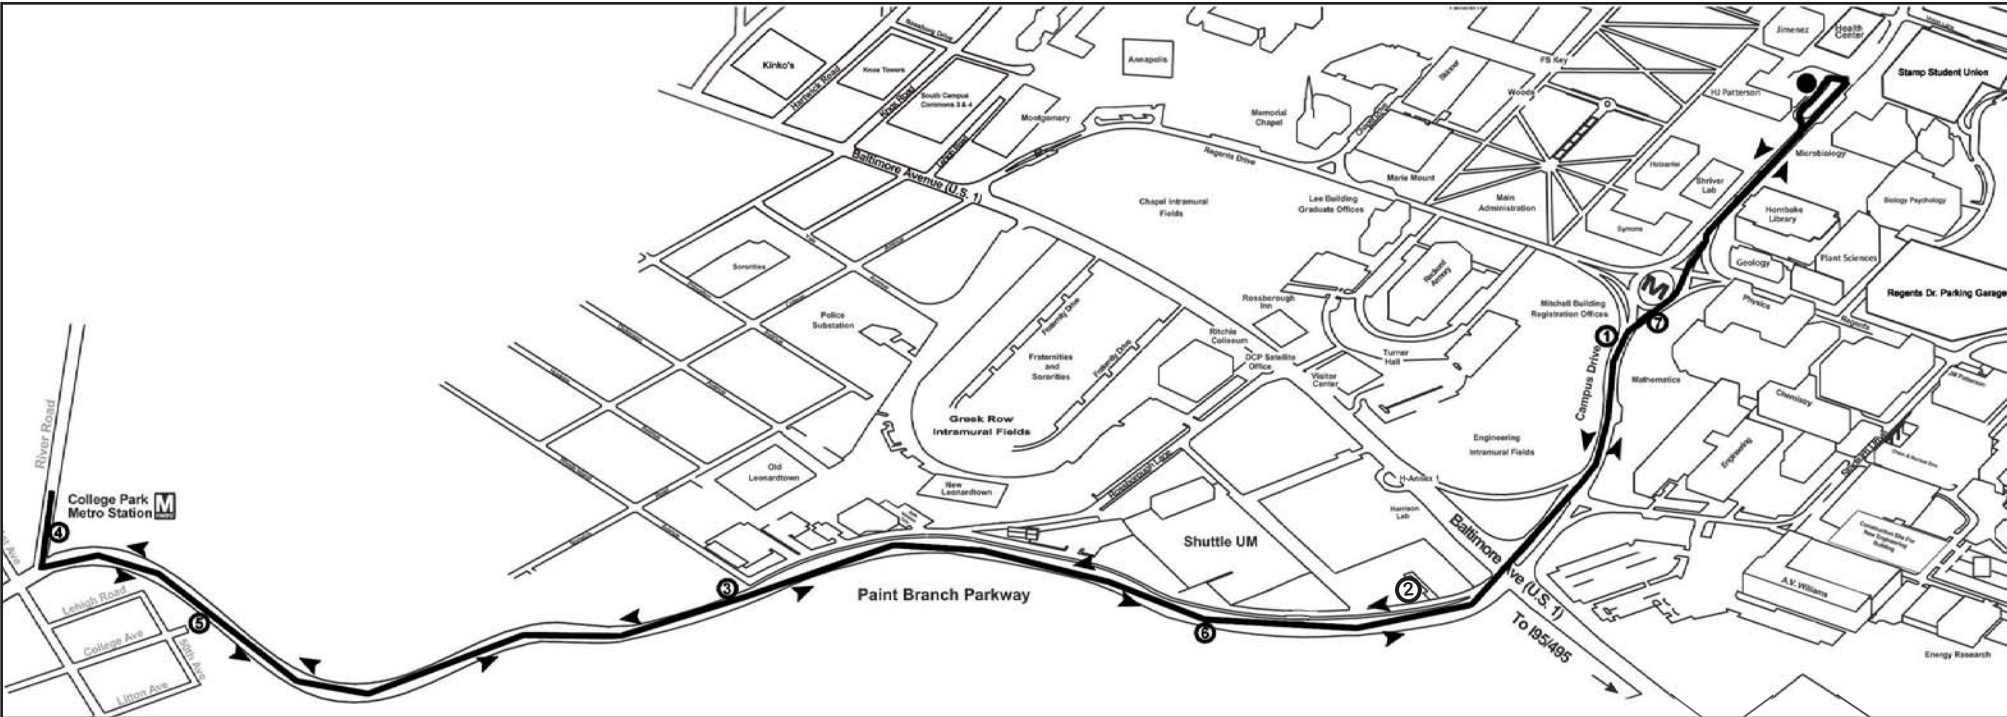

104 COLLEGE PARK

GPS NO.

METRO STATION

● **University of Maryland - Stamp Student Union - Lot HH - 27496**

1. Campus Drive across from Mathematics Building - 36112
2. Paint Branch Parkway and Greenhouse Road - 30561
3. Paint Branch Parkway and Rhode Island Avenue - 30585
4. **College Park Metro Station - 36469**
5. Paint Branch Parkway at 50th Avenue - 30528
6. Paint Branch Parkway and Greenhouse Road - 30592
7. Campus Drive and Regents Drive (at traffic circle) - 36288

● **University of Maryland - Stamp Student Union - Lot HH - 27496**