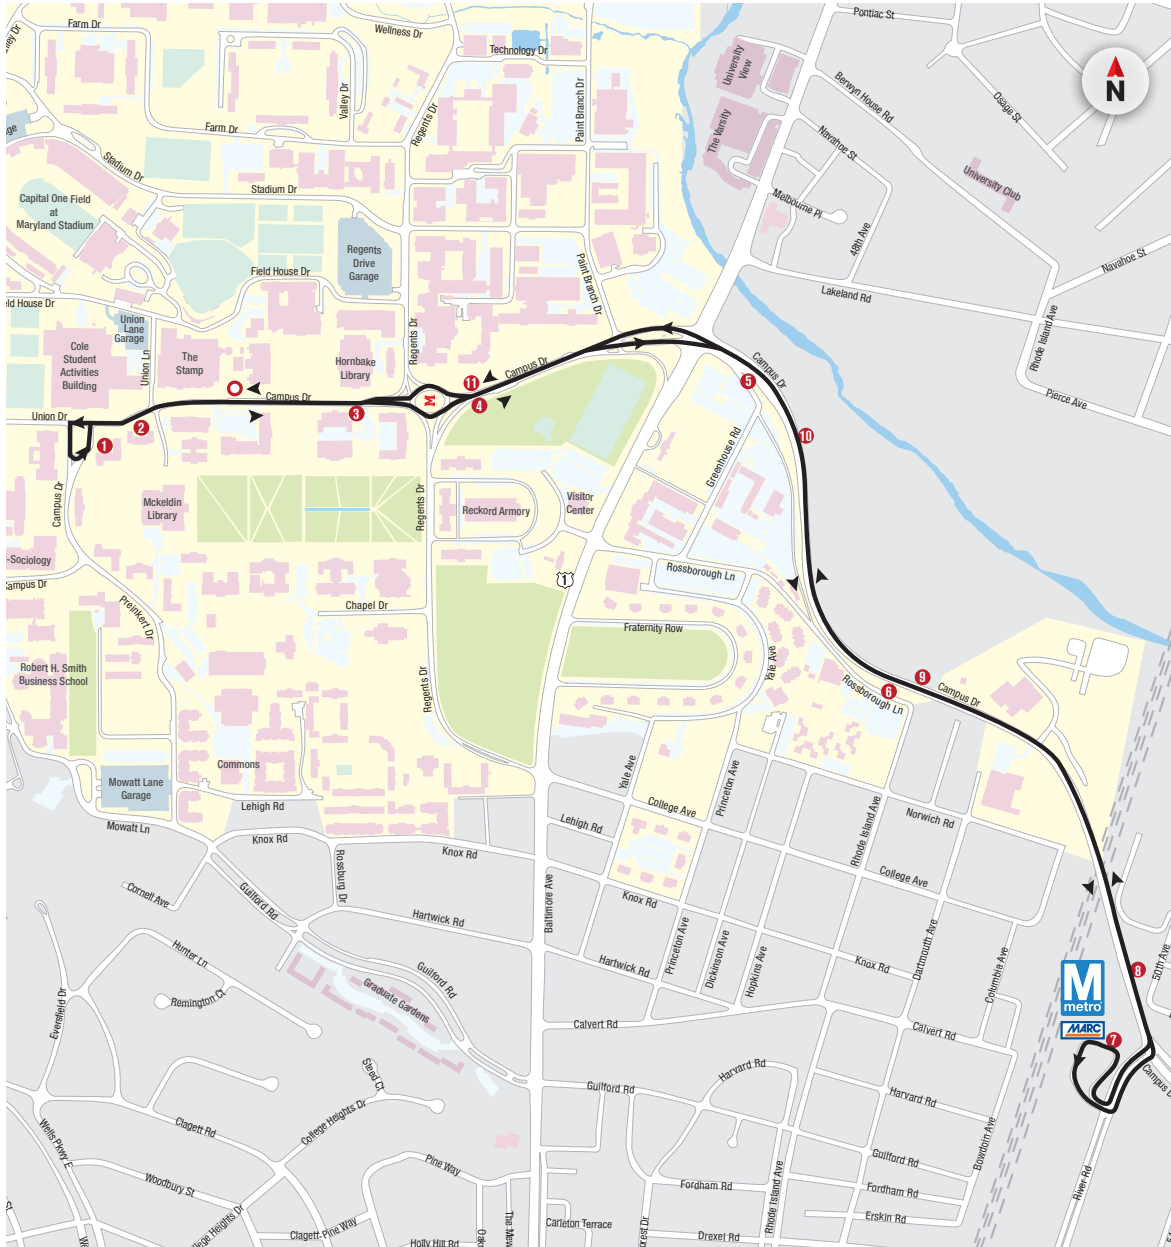

104 COLLEGE PARK METRO STATION

NextBUS #	Stop #	Stop Location
10001	●	Stamp Student Union - Slip
48075	1	Dorchester Hall
48076	2	Campus Drive and Library Lane
48077	3	Campus Drive at Edward St. John
36112	4	Campus Drive at Math Slip
30561	5	Campus Drive and Greenhouse Road
34991	6	Campus Drive and Rhode Island Avenue
36469	7	College Park - UMD Metro Station
30528	8	Campus Drive and 50th Avenue
30585	9	Campus Drive and Rhode Island Avenue
30592	10	Campus Drive and Greenhouse Road
36288	11	Campus Drive at M-Circle
10001	●	Stamp Student Union - Slip

ways to find your
nextbus

Phone:

- Dial (301) 314-2255
- Select Option 2
- Select Option 1
- Following prompts, enter five-digit NextBus # located beside each stop listing.

Website:

- Log onto: www.transportation.umd.edu
- Click on the NextBus button at the top of the page
- Select your route, then direction, then your stop.

SMS Text Devices:

Text "NBUS UMD
[nextBUS #]" to 41411

Bus Shelter LCD Screens:

LCD screens are located at various bus shelters. The screens will tell you the approximate bus arrival times.

Monitors:

View bus arrival times for Lot HH, the Union and Regents Garage from the monitors located in the lower Southeast entrance of the Union and in the lobby of the Transportation Office (Regents Garage).