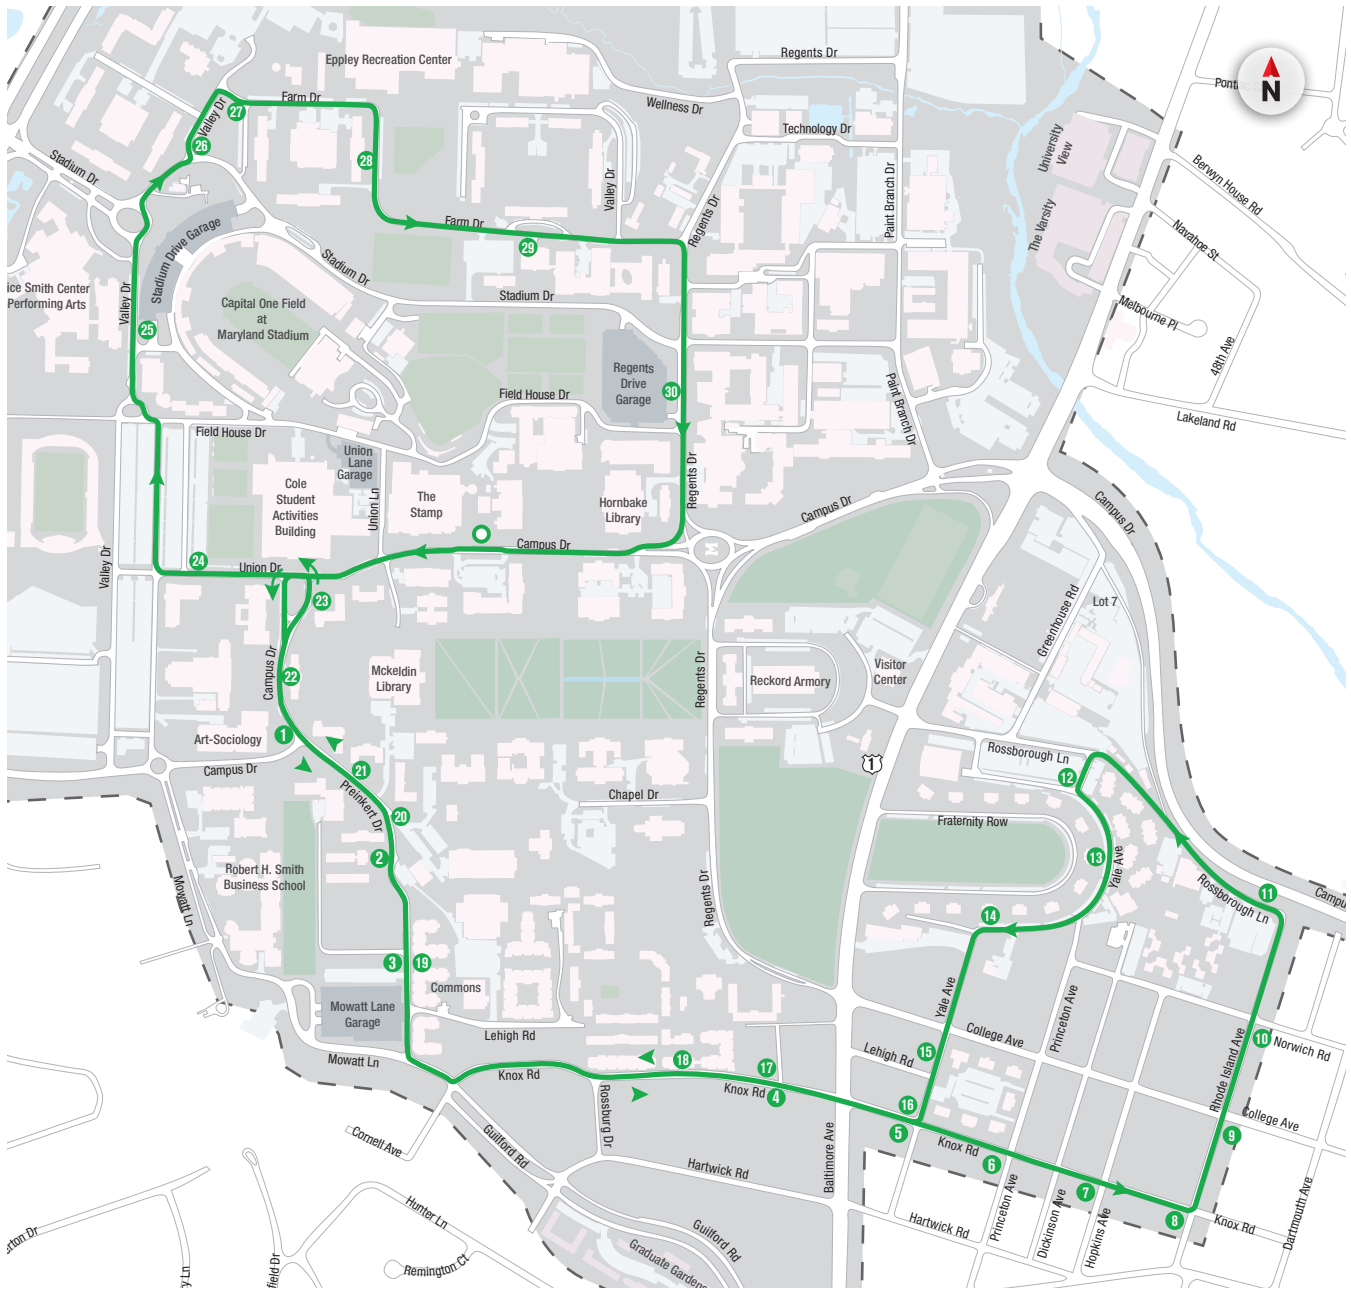

122 GREEN

ways to find your nextbus

SMS Text Devices:

Text "NBUS UMD
(nextBUS #)" to 41411

Monitors:

View bus arrival times for Lot HH, the Union and Regents Garage from the monitors located in the lower Southeast entrance of the Union and in the lobby of the Transportation Office (Regents Garage).

Bus Shelter LCD Screens:

LCD screens are located at various bus shelters. The screens will tell you the approximate bus arrival times.

Website:

- Log onto: www.transportation.umd.edu
- Click on the NextBus button at the top of the page
- Select your route, then direction, then your stop.

Phone:

- Dial (301) 314-2255
- Select Option 2
- Select Option 1
- Following prompts, enter five-digit NextBus # located beside each stop listing.

NextBUS #	Stop #	Stop Location
10001	•	Stamp Student Union - Slip
27719	1	Art/Sociology Building
30089	2	Wicomico Hall
50002	3	Preinkert Drive at Lot MV
30138	4	College Park Shopping Center
50013	5	Knox Road and Yale Avenue
34238	6	Knox Road and Princeton Avenue
34217	7	Knox Road and Hopkins Avenue
34970	8	Knox Road and Rhode Island Avenue
34873	9	Rhode Island Avenue and College Avenue
37126	10	Rhode Island Avenue and Norwich Road
50011	11	Rossborough Lane and Rhode Island Avenue
27726	12	Fraternity Row #5
27364	13	Leonardtown Community Center
27682	14	Fraternity Row #11
36257	15	Yale Avenue and Lehigh Road

NextBUS #	Stop #	Stop Location
50012	16	Yale Avenue and Knox Road
50014	17	College Park Shopping Center
50015	18	South Campus Commons 3 and 4
34728	19	South Campus Commons 5 and 6
36430	20	Preinkert Drive at Lot A
27412	21	Somerset Hall
27941	22	Anne Arundel Hall
48075	23	Dorchester Hall
36495	24	Union Drive at Lot 1b
36261	25	Valley Drive at Stadium Drive Garage
27227	26	Elkton Hall
27514	27	Hagerstown Hall
27197	28	La Plata Hall
36274	29	Cambridge Hall
10003	30	Regents Drive Garage
10001	•	Stamp Student Union - Slip