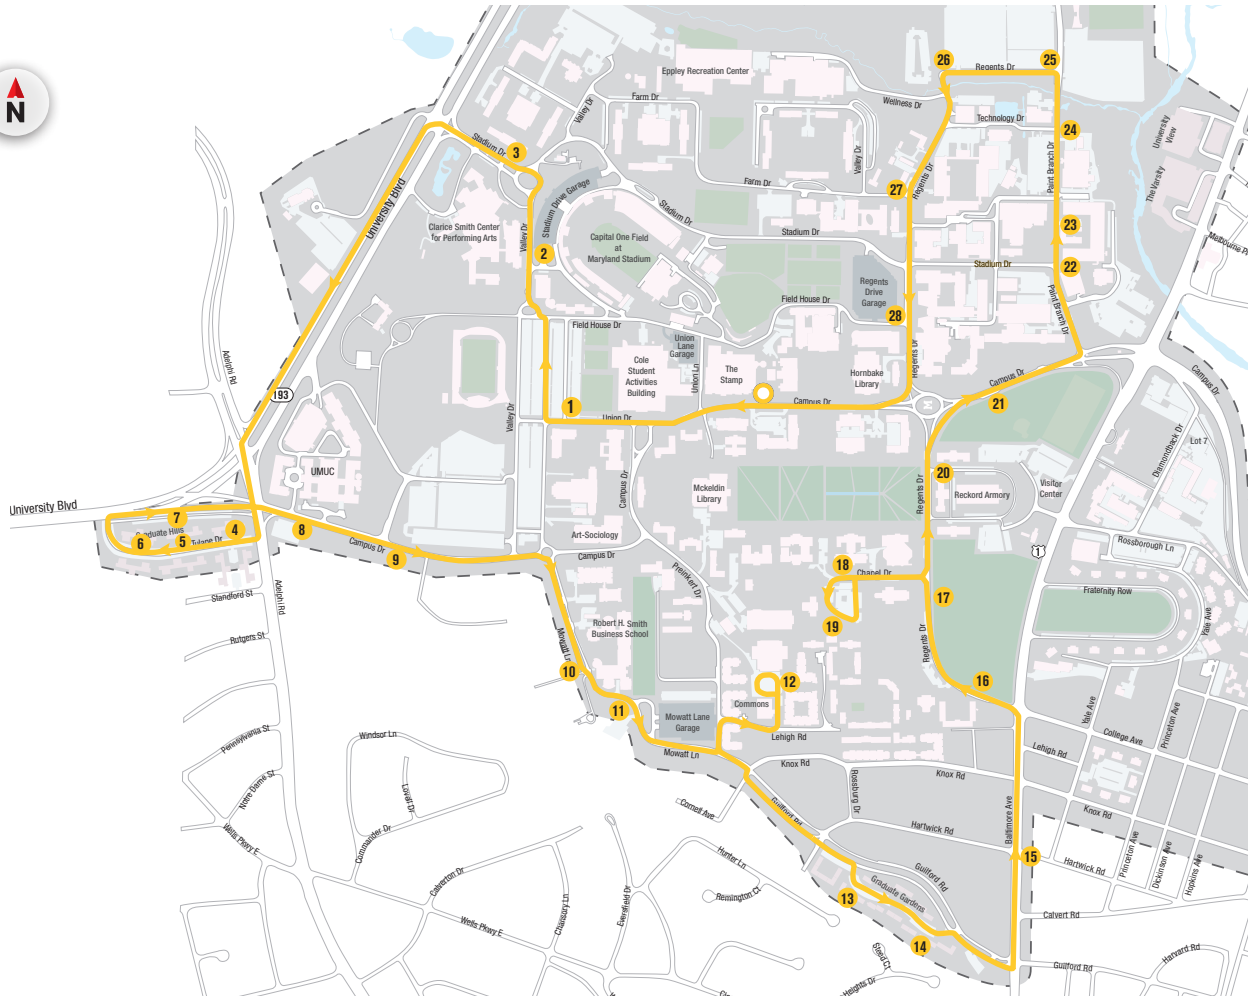

118 GOLD

NextBUS #	Stop #	Stop Location
10001	●	Stamp Student Union - Slip
36495	1	Union Drive at Lot 1b
36261	2	Valley Drive at Stadium Drive Garage
36424	3	Denton Hall
27699	4	Graduate Hills at 3424 Tulane Drive
37152	5	Graduate Hills at 3410 Tulane Drive
27023	6	Graduate Hills at 3404 Tulane Drive
34110	7	University Boulevard at Graduate Hills
36120	8	Campus Drive at UMUC Lot 19
34894	9	University Methodist Church
27075	10	Van Munching Hall
27533	11	LDS Institute of Religion
27505	12	South Campus Commons 1 and 2
37118	13	Graduate Gardens at 4315 Rowalt Drive
34958	14	Graduate Gardens at 4327 Rowalt Drive

NextBUS #	Stop #	Stop Location
37019	15	Baltimore Avenue and Hartwick Road
30473	16	Montgomery Hall
30027	17	Memorial Chapel
37232	18	Shoemaker Building
34511	19	Lot Y and Chapel Drive
30494	20	Mitchell Building
36112	21	Campus Drive at Math Slip
30500	22	Glenn L. Martin Wind Tunnel
27863	23	A.V. Williams Building
27973	24	Paint Branch Drive and Technology Drive
30949	25	Regents Drive and Paint Branch Drive
30332	26	Regents Drive at XFINITY Center
30313	27	Regents Drive and Farm Drive
10003	28	Regents Drive Garage
10001	●	Stamp Student Union - Slip

ways to find your nextbus

SMS Text Devices:

Text *NBUS UMD
[nextBUS #] to 41411

Bus Shelter LCD Screens:

Phone:

- Dial (301) 314-2255
- Select Option 2
- Select Option 1
- Following prompts, enter five-digit NextBus # located beside each stop listing.

Monitors:

Website: