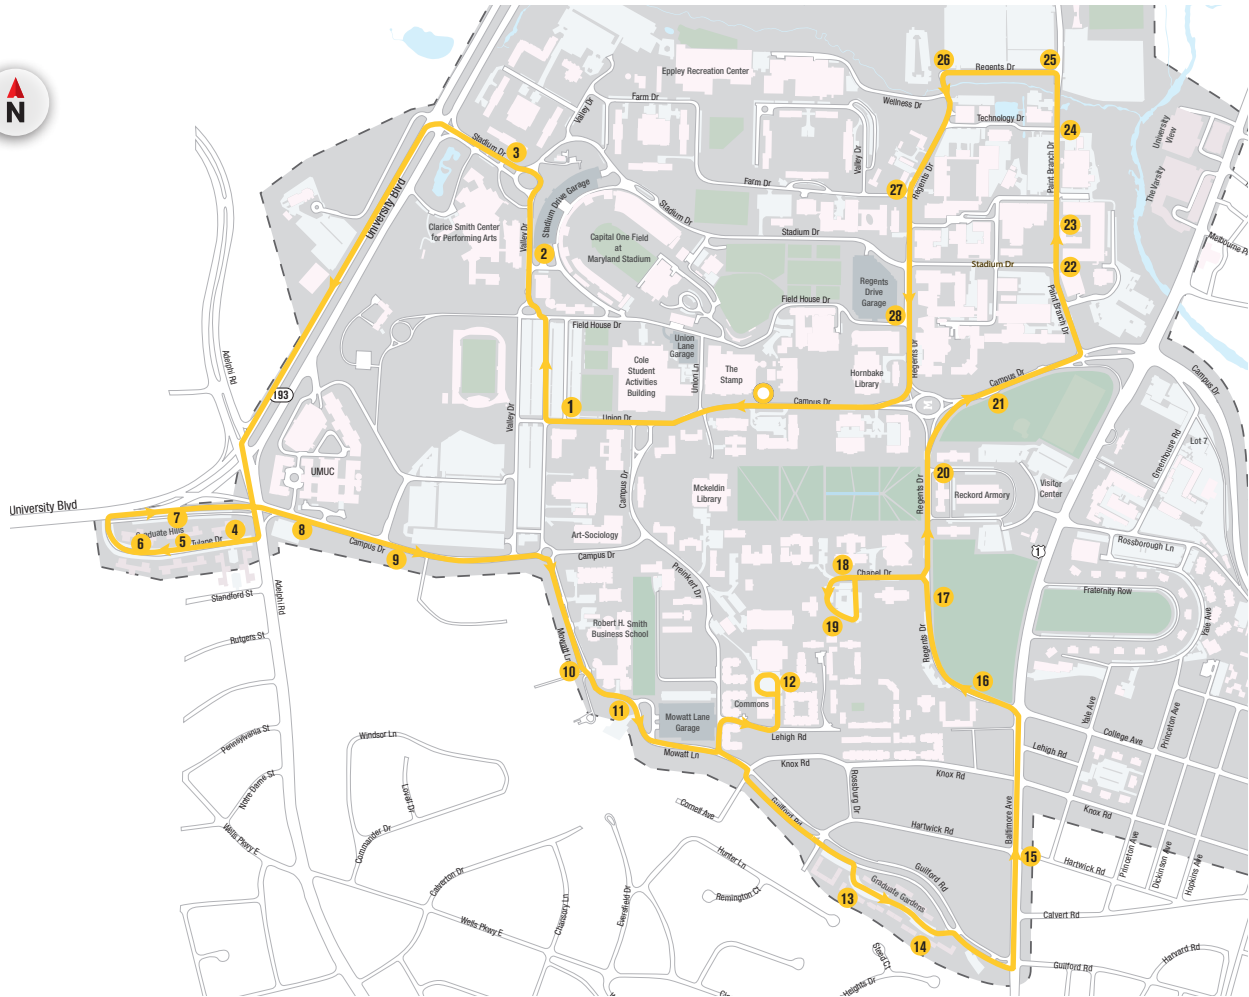

118 GOLD

NextBUS #	Stop #	Stop Location
10001	●	Stamp Student Union - Slip
36495	1	Union Drive at Lot 1b
36261	2	Valley Drive at Stadium Drive Garage
36424	3	Denton Hall
27699	4	Graduate Hills at 3424 Tulane Drive
37152	5	Graduate Hills at 3410 Tulane Drive
27023	6	Graduate Hills at 3404 Tulane Drive
34110	7	University Boulevard at Graduate Hills
36120	8	Campus Drive at UMUC Lot 19
34894	9	University Methodist Church
27075	10	Van Munching Hall
27533	11	LDS Institute of Religion
27505	12	South Campus Commons 1 and 2
37118	13	Graduate Gardens at 4315 Rowalt Drive
34958	14	Graduate Gardens at 4327 Rowalt Drive

NextBUS #	Stop #	Stop Location
37019	15	Baltimore Avenue and Hartwick Road
30473	16	Montgomery Hall
30027	17	Memorial Chapel
37232	18	Shoemaker Building
34511	19	Lot Y and Chapel Drive
30494	20	Mitchell Building
36112	21	Campus Drive at Math Slip
30500	22	Glenn L. Martin Wind Tunnel
27863	23	A.V. Williams Building
27973	24	Paint Branch Drive and Technology Drive
30949	25	Regents Drive and Paint Branch Drive
30332	26	Regents Drive at XFINITY Center
30313	27	Regents Drive and Farm Drive
10003	28	Regents Drive Garage
10001	●	Stamp Student Union - Slip

ways to find your nextbus

SMS Text Devices:

Text *NBUS UMD
[nextBUS #] to 41411

Bus Shelter LCD Screens:

Phone:

- Dial (301) 314-2255
- Select Option 2
- Select Option 1
- Following prompts, enter five-digit NextBus # located beside each stop listing.

Monitors:

Website: